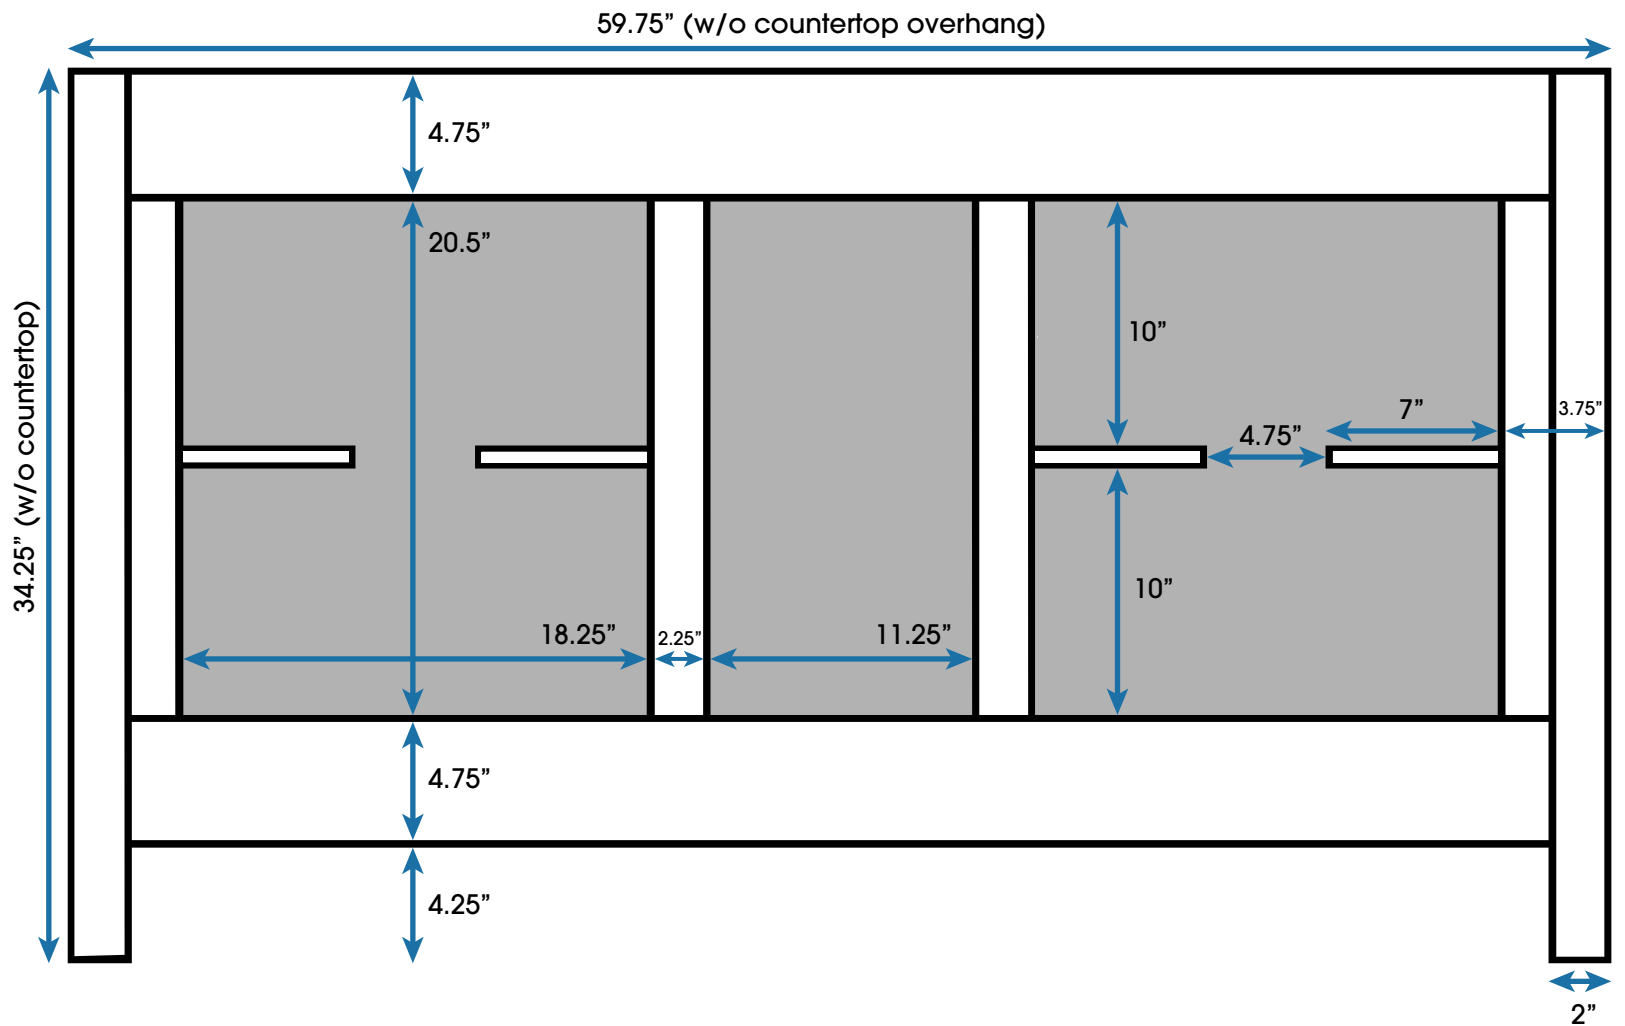

Copenhagen 60-inch Double Bath Vanity (Back View)

All measurements are approximate and rounded to the nearest quarter inch
Please allow for a slight margin of error