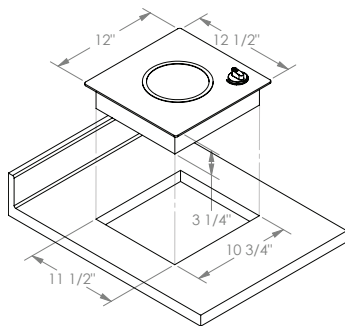

Model B49511

240 V AC 50/60 Hz - 13 amp
1- 6 1/2" (165mm) @ 1200 watts
1- 8" (200mm) @ 1800 watts

Overall Dimensions: 23 1/4" x 14 1/4" x 3 1/4"
590.6mm x 362mm x 82.6mm
Cutout Dimensions: 21 3/4" x 12 3/4" with 1/4" radius
552.5mm x 323.9mm with 6.4 radius

Overall Dimensions: 21" x 12" x 3 1/4"
533.4mm x 304.8mm x 82.6mm
Cutout Dimensions: 20" x 10 3/4" with 1/4" radius
508mm x 273mm with 6.4 radius

Single Burner Units

Model B49517

120 V AC 50/60 Hz - 10 amp.
6 1/2" (165mm) @ 1200 watts

Model B49598

208 V AC 50/60 Hz - 6 amp.
6 1/2" (165mm) @ 1200 watts

Model B49518

240 V AC 50/60 Hz - 5 amp.
6 1/2" (165mm) @ 1200 watts

Overall Dimensions: 12 1/2" x 12" x 3 1/4"
317.5mm x 304.8mm x 82.6mm
Cutout Dimensions: 11 1/2" x 10 3/4" with 1/4" radius
292.1mm x 273mm with 6.4 radius