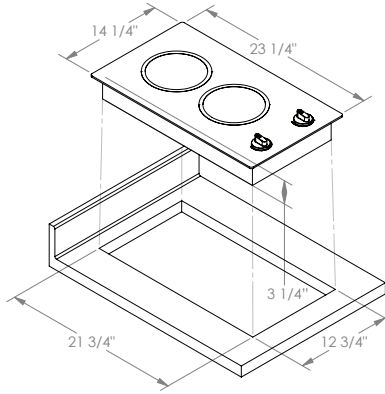

Model B49511

240 V AC 50/60 Hz - 13 amp
1- 6 1/2" (165mm) @ 1200 watts
1- 8" (200mm) @ 1800 watts

Overall Dimensions: 23 1/4" x 14 1/4" x 3 1/4"
590.6mm x 362mm x 82.6mm
Cutout Dimensions: 21 3/4" x 12 3/4" with 1/4" radius
552.5mm x 323.9mm with 6.4 radius

Overall Dimensions: 21" x 12" x 3 1/4"
533.4mm x 304.8mm x 82.6mm
Cutout Dimensions: 20" x 10 3/4" with 1/4" radius
508mm x 273mm with 6.4 radius

Single Burner Units

Model B49517

120 V AC 50/60 Hz - 10 amp.
6 1/2" (165mm) @ 1200 watts

Model B49598

208 V AC 50/60 Hz - 6 amp.
6 1/2" (165mm) @ 1200 watts

Model B49518

240 V AC 50/60 Hz - 5 amp.
6 1/2" (165mm) @ 1200 watts

Overall Dimensions: 12 1/2" x 12" x 3 1/4"
317.5mm x 304.8mm x 82.6mm
Cutout Dimensions: 11 1/2" x 10 3/4" with 1/4" radius
292.1mm x 273mm with 6.4 radius