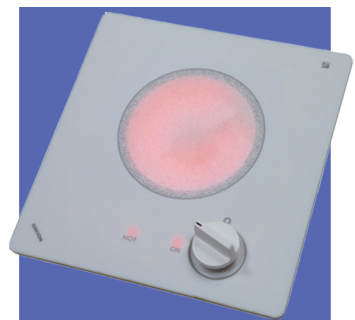

a l p i n e

The majestic Alpine Series of true white ceramic glass cooktops with its opaque silhouette gives a beautiful and distinctive look to any kitchen.

KENYON®

Make any day a weekend

Kenyon International, Inc. building quality specialty cooking appliances since 1931.

alpine

Smooth surface, round edged
ceramic glass

Two Burner Units

Model B49510

120 V AC 50/60 Hz - 22 amp.
1- 6 1/2" (165mm) @ 1200 watts
1- 8" (200mm) @ 1400 watts

Model B49591

208 V AC 50/60 Hz - 15 amp.
1- 6 1/2" (165mm) @ 1200 watts
1- 8" (200mm) @ 1800 watts

Raise your culinary experience to new heights with Kenyon Alpine series ceramic glass cooktops...

The cool white ceramic of the Alpine series gives a stylish custom quality look to any kitchen. Opaque, durable, and easy to clean, with distinctive Alpine graphics and safety features uniquely Kenyon. Both one and two burner models available in 120, 208, or 240 volts, with push-to-turn controls, infinite heat control and quick-to-heat radiant ribbon elements.