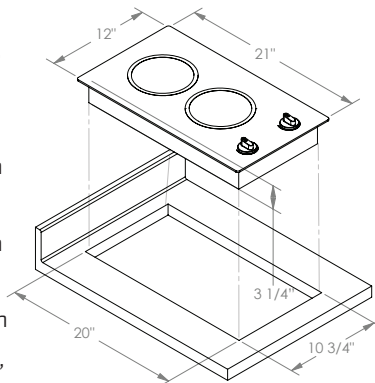

Model B49511

240 V AC 50/60 Hz - 13 amp
1- 6 1/2" (165mm) @ 1200 watts
1- 8" (200mm) @ 1800 watts

Overall Dimensions: 23 1/4" x 14 1/4" x 3 1/4"
590.6mm x 362mm x 82.6mm
Cutout Dimensions: 21 3/4" x 12 3/4" with 1/4" radius
552.5mm x 323.9mm with 6.4 radius

Overall Dimensions: 21" x 12" x 3 1/4"
533.4mm x 304.8mm x 82.6mm
Cutout Dimensions: 20" x 10 3/4" with 1/4" radius
508mm x 273mm with 6.4 radius

Single Burner Units

Model B49517

120 V AC 50/60 Hz - 10 amp.
6 1/2" (165mm) @ 1200 watts

Model B49598

208 V AC 50/60 Hz - 6 amp.
6 1/2" (165mm) @ 1200 watts

Model B49518

240 V AC 50/60 Hz - 5 amp.
6 1/2" (165mm) @ 1200 watts

Overall Dimensions: 12 1/2" x 12" x 3 1/4"
317.5mm x 304.8mm x 82.6mm
Cutout Dimensions: 11 1/2" x 10 3/4" with 1/4" radius
292.1mm x 273mm with 6.4 radius