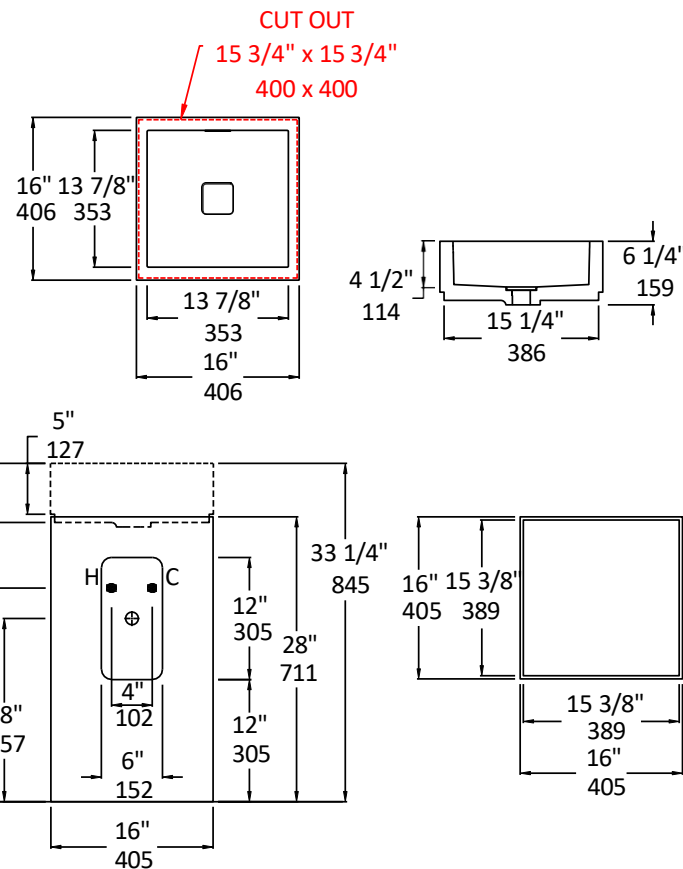

Specifications:

Installation:	Vessel or pedestal
Exterior Dimensions:	16" w x 16" d x 6 1/4" h
Material:	Solid surface
Weight:	(5125 sink) - 34 lbs (5125P pedestal) - 56 lbs
Overflow:	Yes
Finishes:	M – Matte white G - Gloss white
Faucet Holes:	N/A
Cut-out Size:	15 3/4" x 15 3/4" (template available upon request)
Drain Hole Size:	Ø 1 3/4"

Codes + Standards:

- Meets and exceeds applicable national codes and standards

Recommended Items:

- Furniture
 - 5125P - Pedestal made of solid surface
- European drain with overflow
 - 7100-180F

Care + Maintenance:

- To prevent damage to the solid surface material, hot objects and open flame should not be placed in direct contact with the surface

[Click Here](#) to find out more about proper care and maintenance

LACAVA reserves the right to revise any dimension or information on this sheet without notice. Dimensions are nominal and may vary within an industry accepted tolerance of 1/4". Drawings provided herein are meant to give the user an idea of the product and are not made to scale.