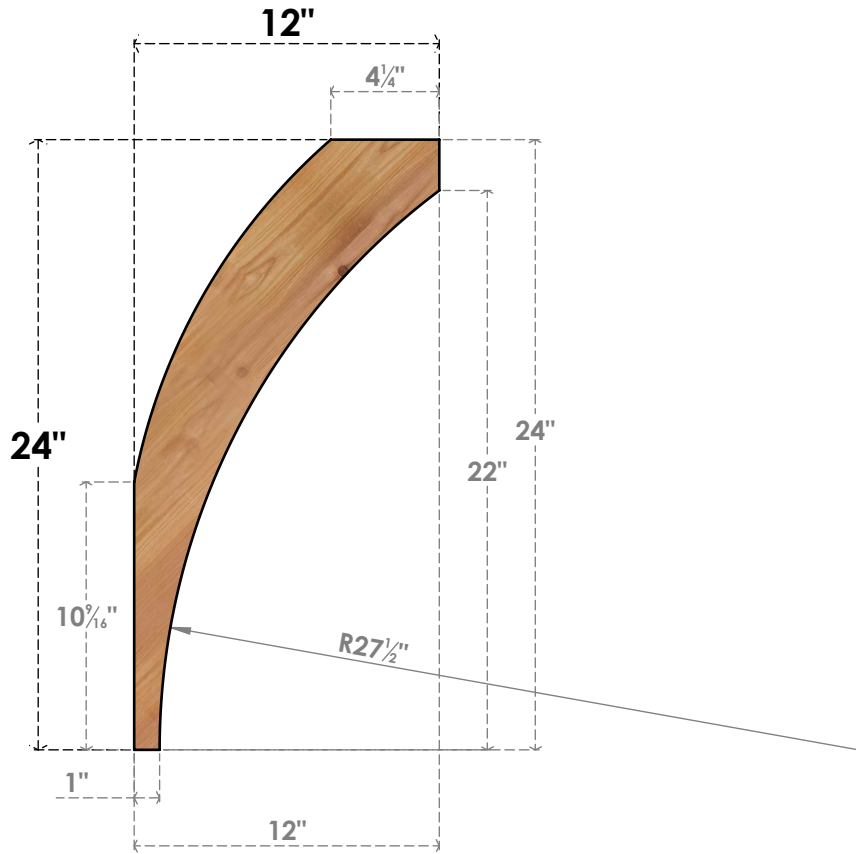

BRC06X12X24THR00SWR

5 1/2"W X 12"D X 24"H THORTON SMOOTH BRACE, WESTERN RED CEDAR

SIDE

FRONT

EKENA MILLWORK
 2300 WEST MAIN ST.
 CLARKSVILLE, TX 75426
 TOLL FREE: 866-607-0453
 WWW.EKENAMILLWORK.COM

NOTES

1. INSTALLATION TO BE COMPLETED IN ACCORDANCE WITH MANUFACTURER'S SPECIFICATIONS.
2. DRAWING MAY NOT BE TO SCALE
3. THIS DRAWING IS INTENDED FOR DESIGN AND PLANNING PURPOSES ONLY.
4. ALL INFORMATION CONTAINED HEREIN WAS CURRENT AT THE TIME OF DEVELOPMENT BUT MUST BE REVIEWED AND APPROVED BY THE PRODUCT MANUFACTURER TO BE CONSIDERED ACCURATE.
5. PRODUCTS ARE NOT KILN DRIED. THIS ITEM IS UNIQUE AND WILL CONTAIN THE NATURAL VARIATIONS THAT THE WOOD SPECIES OFFERS. THIS MAY RESULT IN VARIATIONS UP TO 1/4"