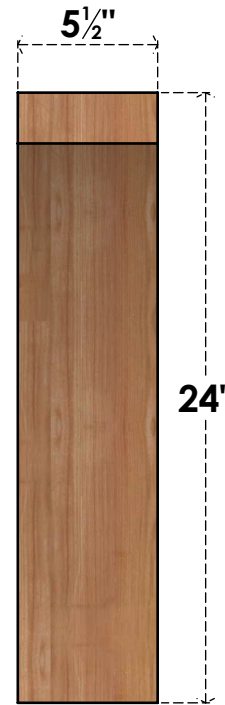

BRC06X12X24THR00SWR

5 1/2"W X 12"D X 24"H THORTON SMOOTH BRACE, WESTERN RED CEDAR

SIDE

FRONT

EKENA MILLWORK
 2300 WEST MAIN ST.
 CLARKSVILLE, TX 75426
 TOLL FREE: 866-607-0453
 WWW.EKENAMILLWORK.COM

NOTES

1. INSTALLATION TO BE COMPLETED IN ACCORDANCE WITH MANUFACTURER'S SPECIFICATIONS.
2. DRAWING MAY NOT BE TO SCALE
3. THIS DRAWING IS INTENDED FOR DESIGN AND PLANNING PURPOSES ONLY.
4. ALL INFORMATION CONTAINED HEREIN WAS CURRENT AT THE TIME OF DEVELOPMENT BUT MUST BE REVIEWED AND APPROVED BY THE PRODUCT MANUFACTURER TO BE CONSIDERED ACCURATE.
5. PRODUCTS ARE NOT KILN DRIED. THIS ITEM IS UNIQUE AND WILL CONTAIN THE NATURAL VARIATIONS THAT THE WOOD SPECIES OFFERS. THIS MAY RESULT IN VARIATIONS UP TO 1/4"