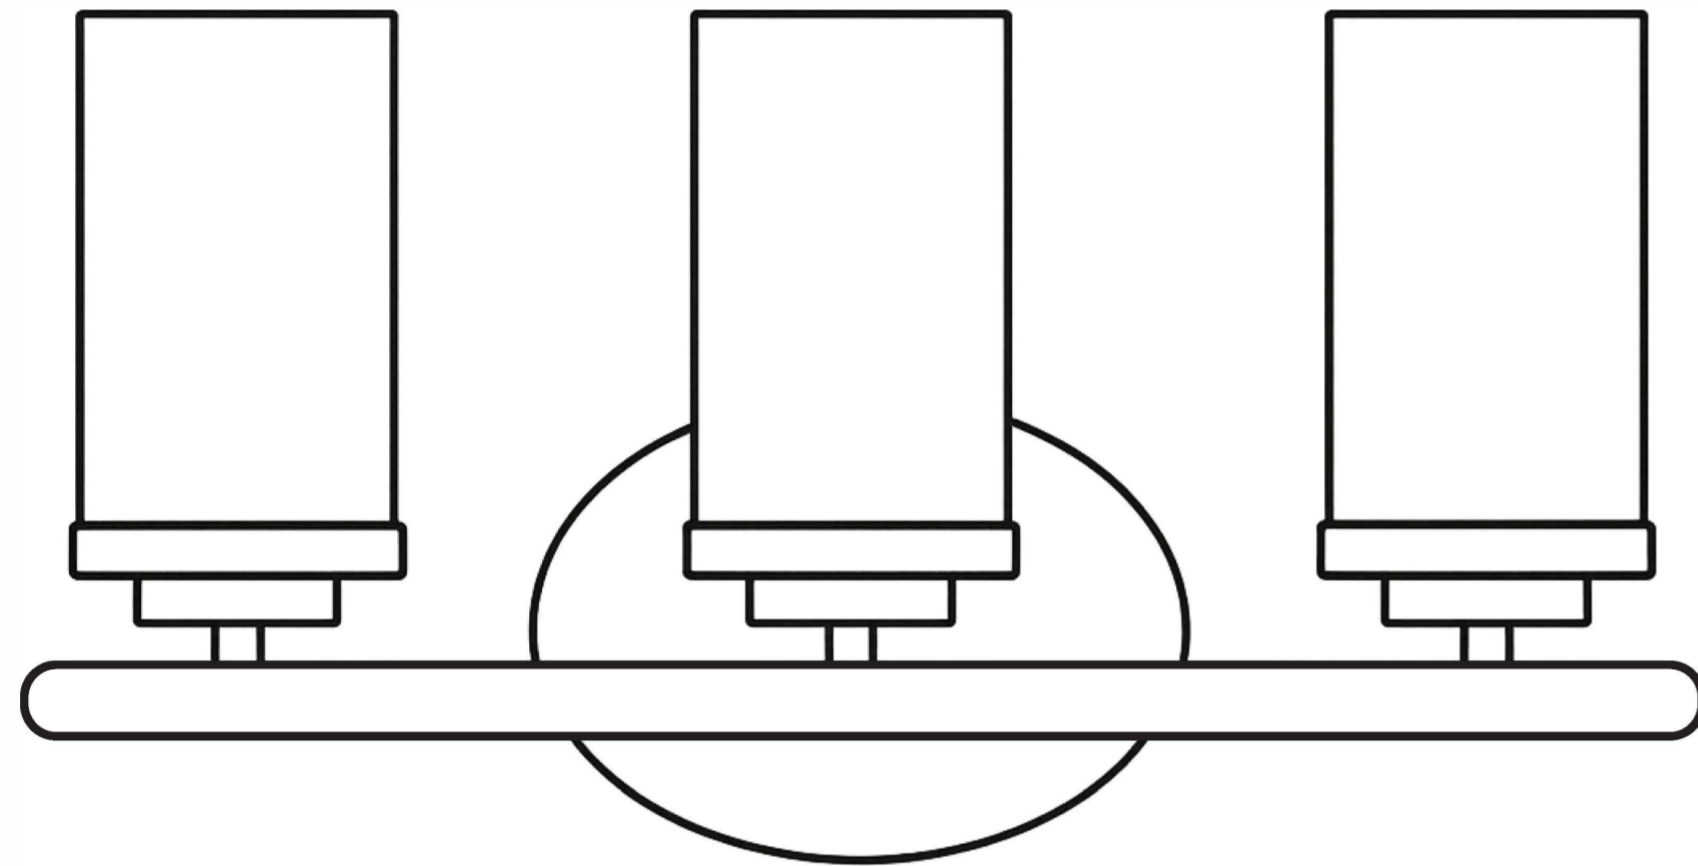

Specifications

Product Name: 3-Light Vanity Wall Fixture (Matte Black)

Product Dimensions: 480x290x180 (mm)

Package Dimensions: 535 X 305 X 210 (mm)

Socket Type: E26

Bulb Included: Yes

Number of Bulbs: 3

Bulb Specification: ST58 Clear , 7W, E26 Base, 2700K Soft

White Adapter Input: 120v

3-Light Vanity Wall Fixture (Matte Black)