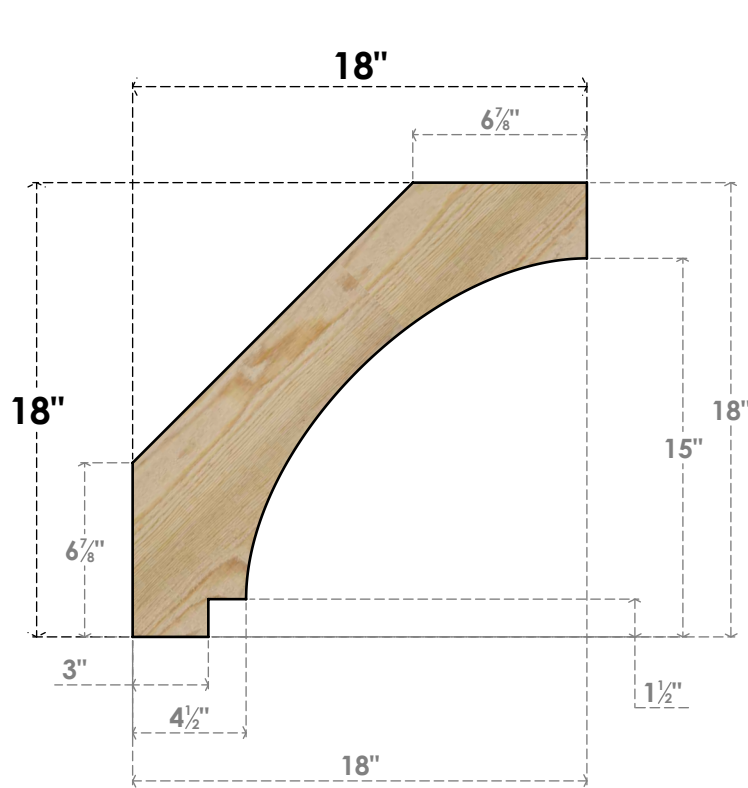

BRC06X18X18IMP00RDF

6"W X 18"D X 18"H IMPERIAL ROUGH SAWN BRACE, DOUGLAS FIR

SIDE

FRONT

EKENA MILLWORK
2300 WEST MAIN ST.
CLARKSVILLE, TX 75426
TOLL FREE: 866-607-0453
WWW.EKENAMILLWORK.COM

NOTES

1. INSTALLATION TO BE COMPLETED IN ACCORDANCE WITH MANUFACTURER'S SPECIFICATIONS.
2. DRAWING MAY NOT BE TO SCALE
3. THIS DRAWING IS INTENDED FOR DESIGN AND PLANNING PURPOSES ONLY.
4. ALL INFORMATION CONTAINED HEREIN WAS CURRENT AT THE TIME OF DEVELOPMENT BUT MUST BE REVIEWED AND APPROVED BY THE PRODUCT MANUFACTURER TO BE CONSIDERED ACCURATE.
5. PRODUCTS ARE NOT KILN DRIED. THIS ITEM IS UNIQUE AND WILL CONTAIN THE NATURAL VARIATIONS THAT THE WOOD SPECIES OFFERS. THIS MAY RESULT IN VARIATIONS UP TO 1/4"