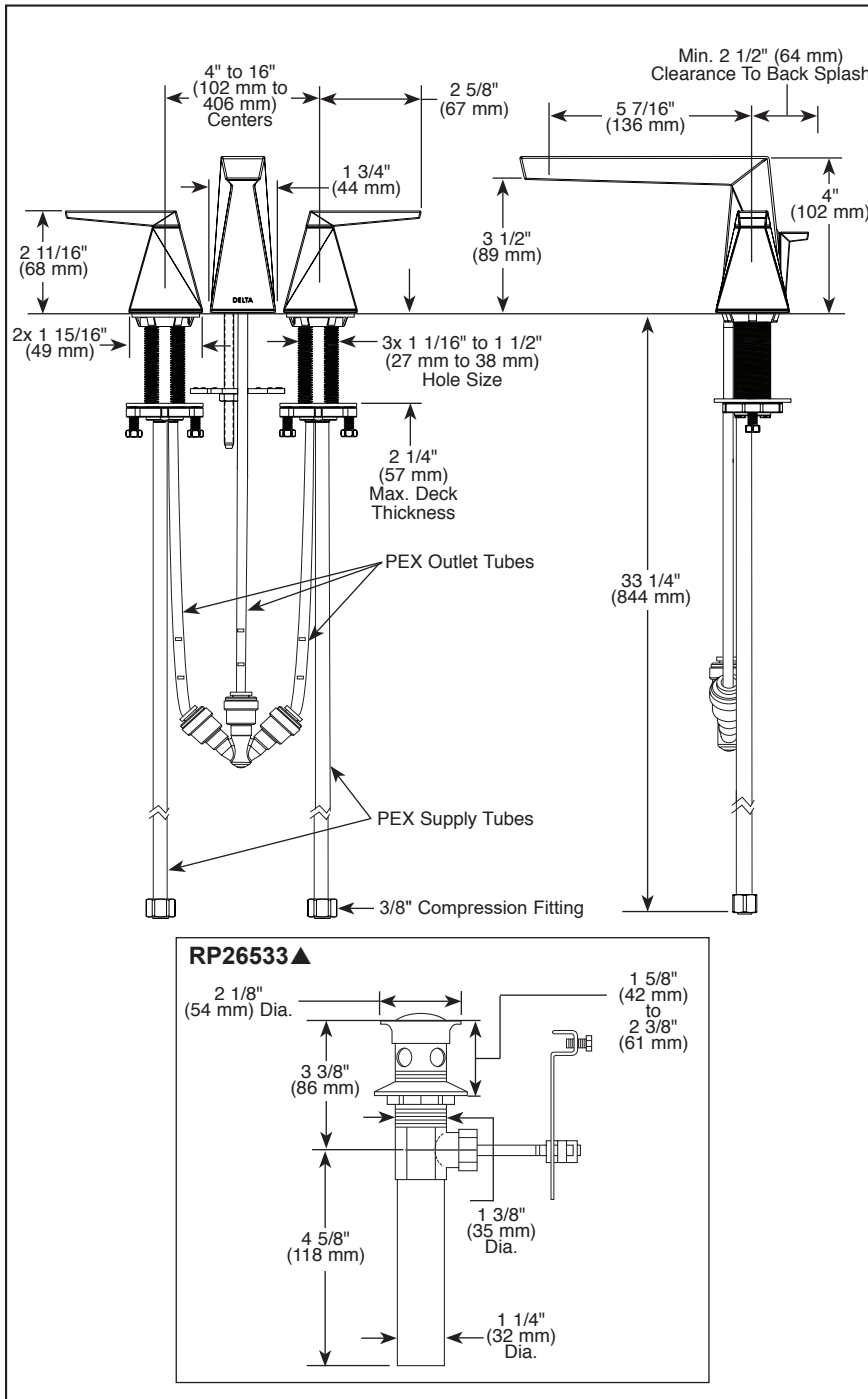

COMPLIES WITH:

- ASME A112.18.1 / CSA B125.1
- ASME A112.18.2 / CSA B125.2
- EPA WaterSense®
- ♿ ICC/ANSI A117.1 - Valve control only