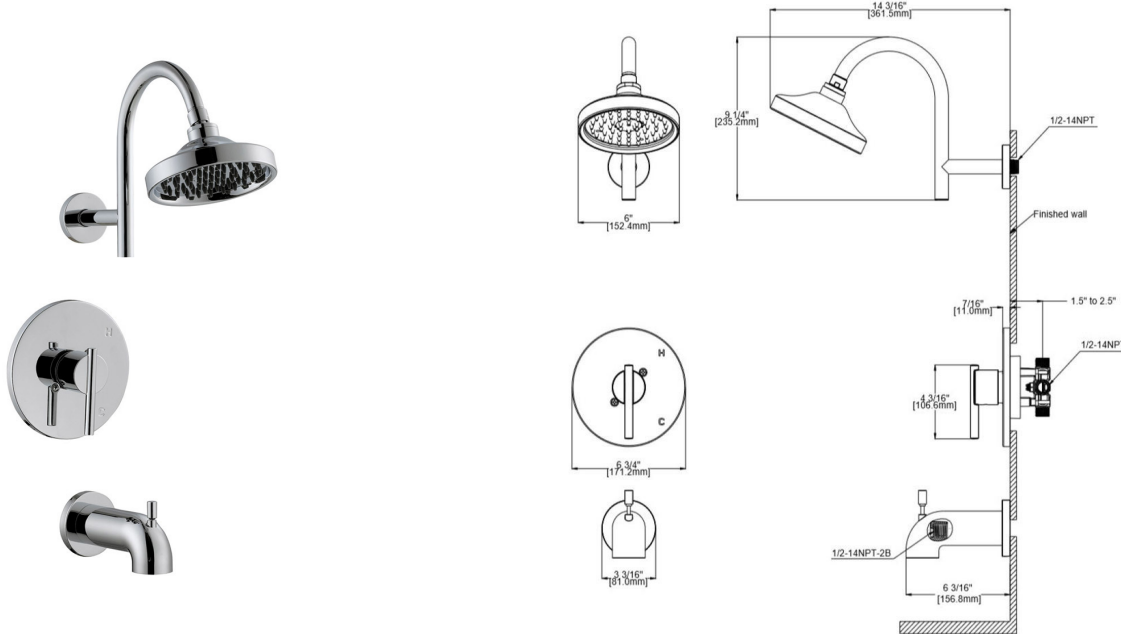

# Geneva Bath and Shower Trim with Valve

## Polished Chrome

### SPECIFICATIONS

<b>MATERIAL:</b>	Zinc/Plastic	<b>WEIGHT:</b>	4.95 lbs.
<b>HANDLE MATERIAL:</b>	Zinc	<b>PVD FINISH:</b>	No
<b>SPOUT MATERIAL:</b>	N/A	<b>ESCUTCHEON INCLUDED:</b>	N/A
<b>CARTRIDGE MATERIAL:</b>	Compression	<b>VALVE INCLUDED:</b>	Yes
<b>WATERWAY MATERIAL:</b>	Hybrid	<b>PRESSURE BALANCED VALVE:</b>	No
<b>VALVE MATERIAL:</b>	N/A	<b>TYPE OF SHOWER HEAD:</b>	Wall Mount
<b>DRAIN MATERIAL:</b>	N/A	<b>SHOWER HEAD FUNCTIONS (QTY):</b>	1
<b>FAUCET TYPE:</b>	Bath & Shower Trim	<b>SHOWER HEAD NOZZLE TYPE:</b>	Raised
<b>SPOUT REACH:</b>	5.08"	<b>SHOWER HEAD SHAPE:</b>	Round
<b>FLOW RATE:</b>	1.8 GPM	<b>SHOWER HEAD PUSH BUTTON:</b>	No
<b>LOW FLOW:</b>	Yes	<b>TUB SPOUT TYPE:</b>	Threaded
<b>HANDLES CONFIGURATION:</b>	Single Handle	<b>TUB SPOUT DIVERTER INCLUDED:</b>	Yes
<b>HANDLE REACH:</b>	5.08"		
<b>QUICK ATTACH INCLUDED:</b>	No		
<b>DIMENSIONS:</b>	78" H x 14.5" L x 6.75" D		