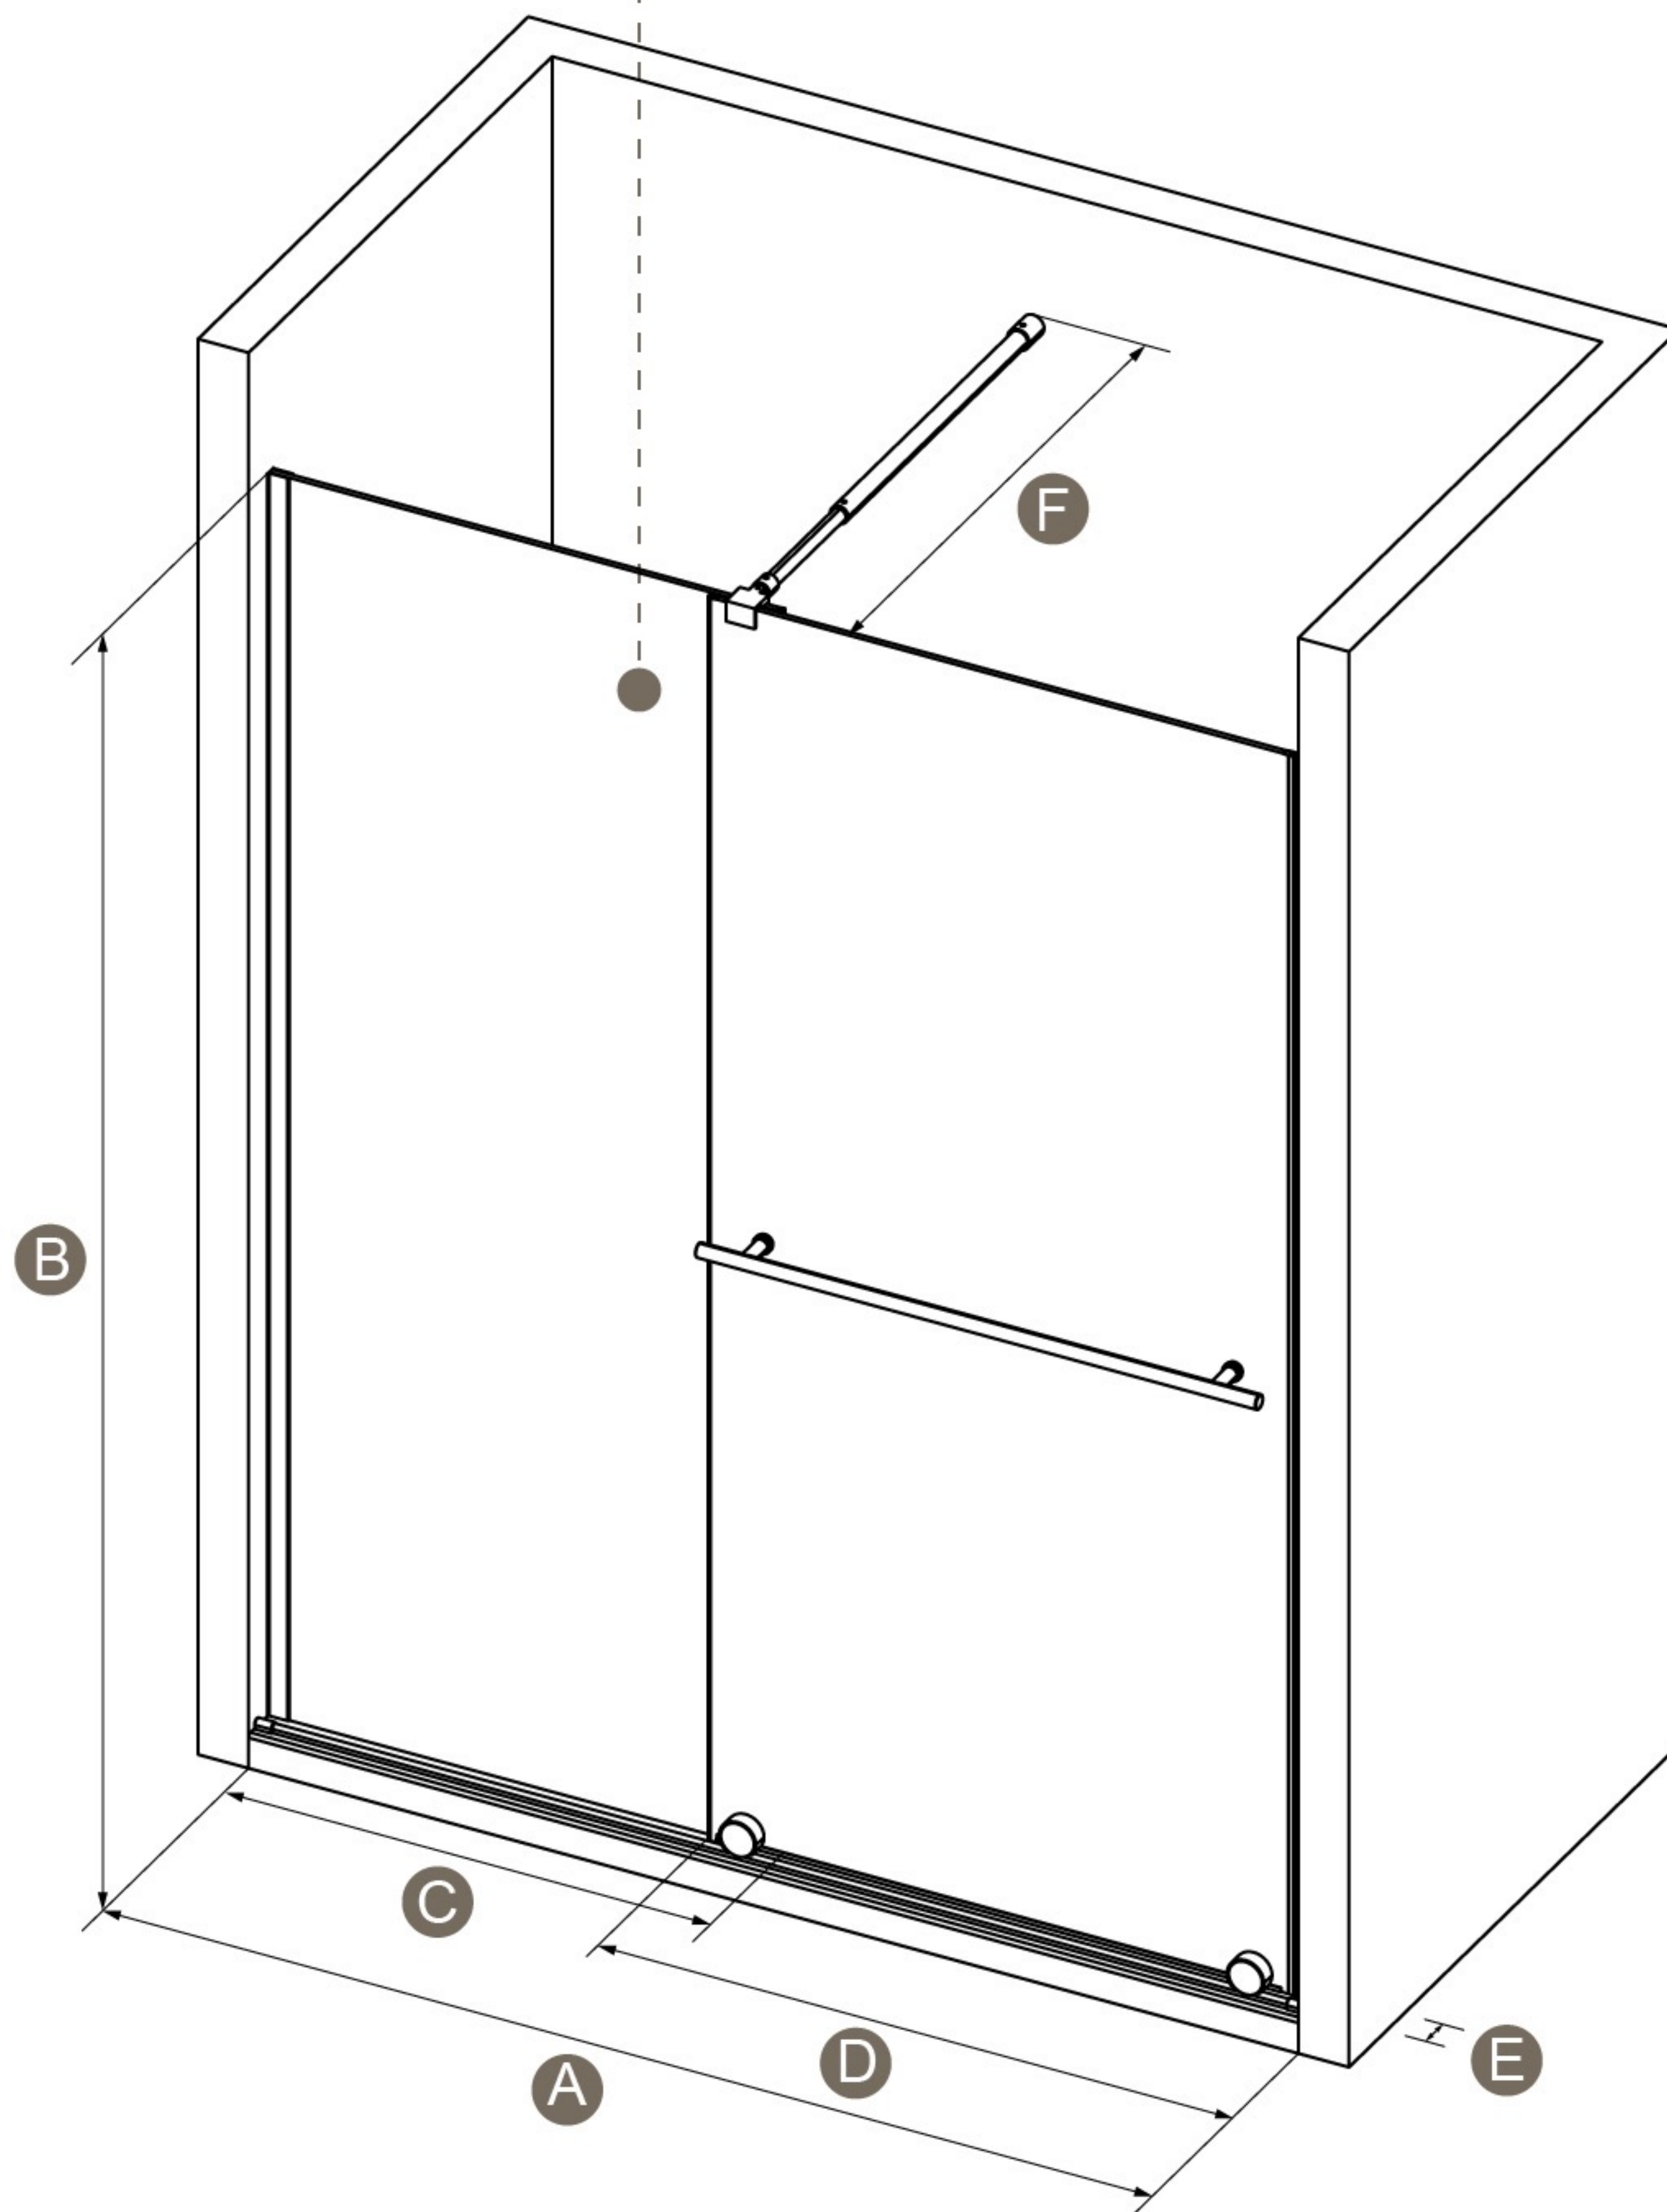

OVERALL DIMENSIONS

Reversible for a right or left wall installation

59 - 60 in.W x 72 in.H
Framed Sliding
Shower Door

A: 59 - 60 in
OVERALL WIDTH

B: 72 in
OVERALL HEIGHT

C: 27.7 - 28.2 in
FIXED PANEL WIDTH

D: 31.3 - 31.8 in
WALK-IN WIDTH

E: 1/4 in
GLASS THICKNESS

F: 27.6 - 47.2 in
PULL ROD LENGTH