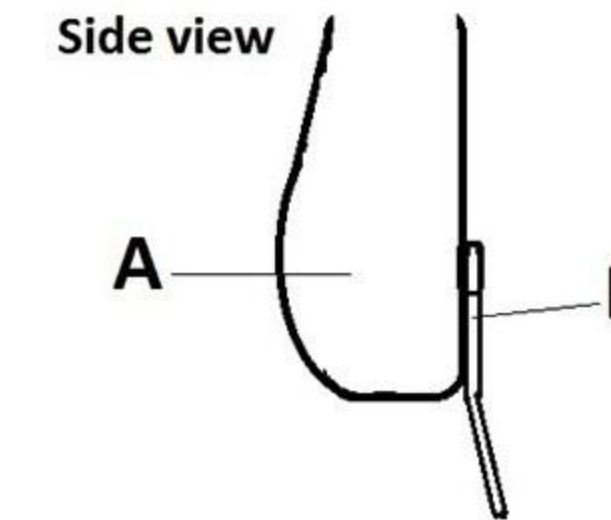

①

②

③

④

Install the T bar(H) on backrest(A).

Side view

The T bar is curved design, place the T bar as direction shown above before installation.

⑤

Inset part H into the socket of part G, tighten the knob on part G.

⑥

Attach the armrests on the chair, align 3 screw holes and insert bolts(I).

Tighten these bolts one by one gradually, take a few turns for bolt No.1, then repeat this procedure for other bolts until all the bolts are tighten.

Put on the the black caps(M) to cover the screw holes.

7

Install the head pillow(N) and lumbar pillow(O) as shown in the figure.

Wire Connection Guide (Looking at the back of chair)

Note: The LED function and massage function are powered by USB power source.

1. LED power supply connection:

The LED wire locates at the lower right corner of backrest. Make sure connector A&B are fully plugged in.

2. Main wires connection

The following wires(A, B, C, D) locate at the lower left corner of backrest.