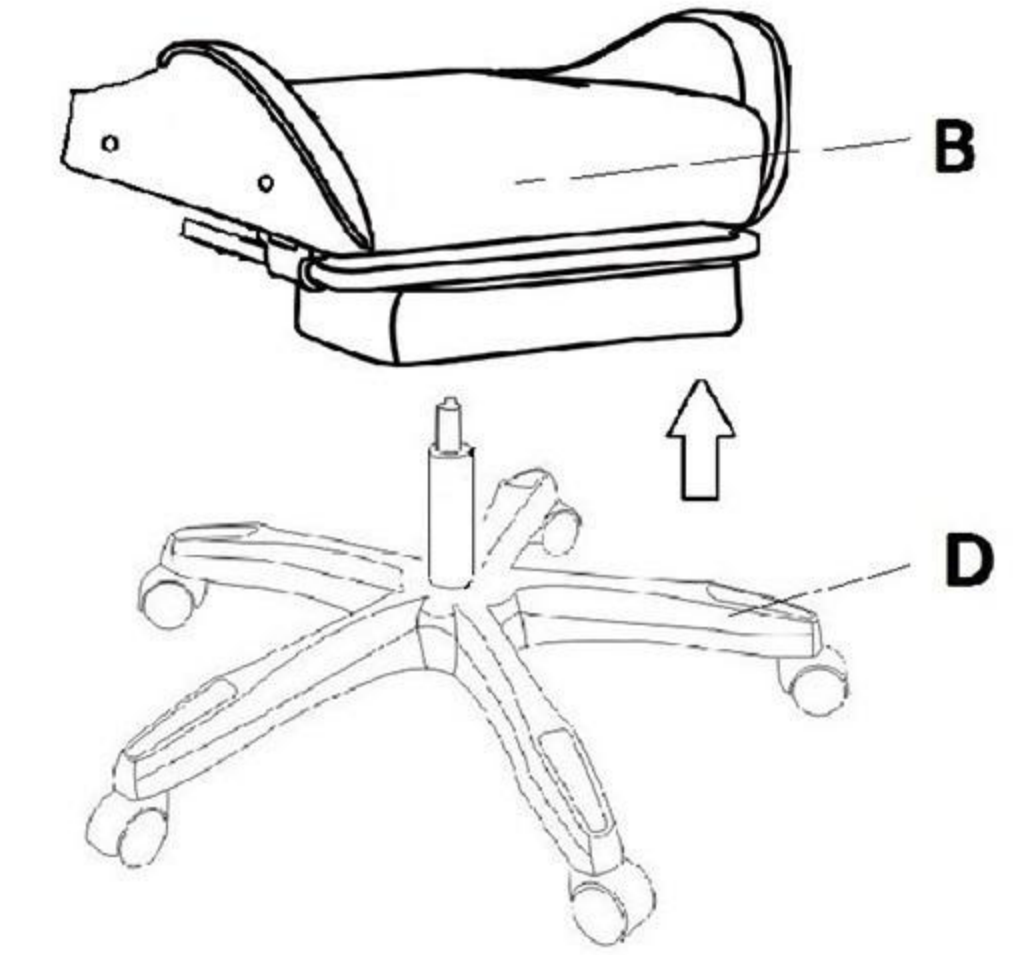

①

②

③

④

Install the T bar(H) on backrest(A).

Side view

The T bar is curved design, place the T bar as direction shown above before installation.

⑤

Inset part H into the socket of part G, tighten the knob on part G.

⑥

Attach the armrests on the chair, align 3 screw holes and insert bolts(I).

Tighten these bolts one by one gradually, take a few turns for bolt No.1, then repeat this procedure for other bolts until all the bolts are tighten.

Put on the the black caps(M) to cover the screw holes.

7

Install the head pillow(N) and lumbar pillow(O) as shown in the figure.

Wire Connection Guide (Looking at the back of chair)

Note: The LED function and massage function are powered by USB power source.

1. LED power supply connection:

The LED wire locates at the lower right corner of backrest. Make sure connector A&B are fully plugged in.

2. Main wires connection

The following wires(A, B, C, D) locate at the lower left corner of backrest.