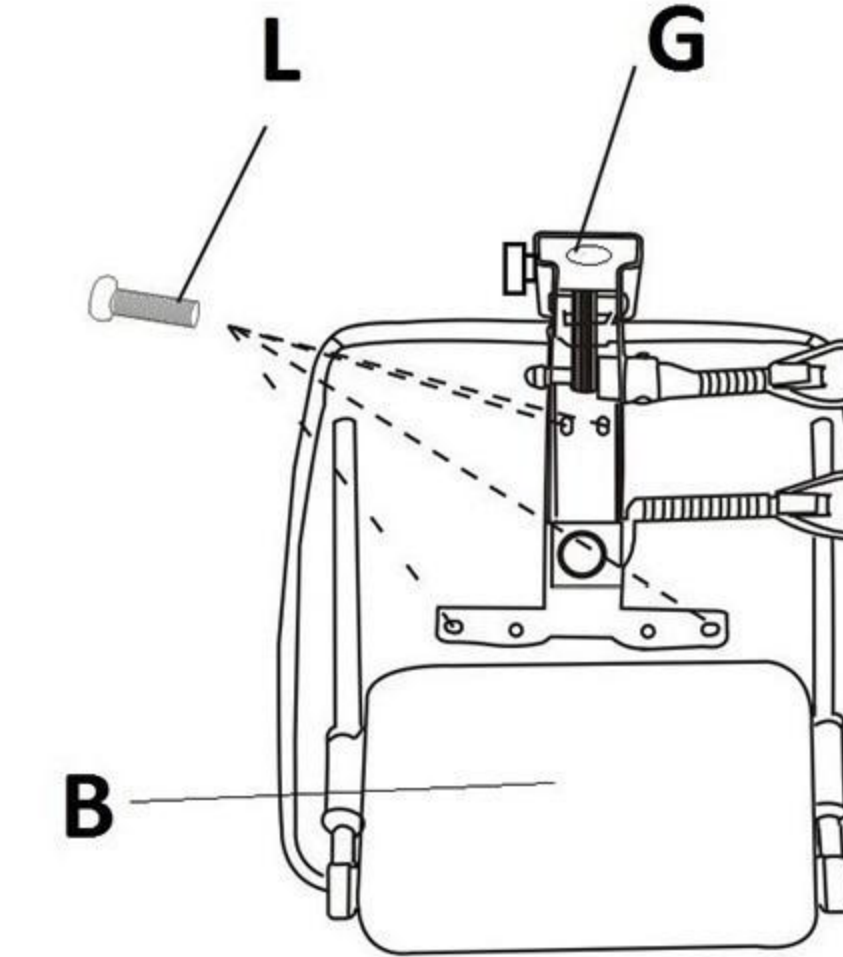

Assembly Instruction

Ax1 	Fx5 	KX1 
Bx1 	Gx1 	Lx4 M6X20 
C (One pair) 	Hx1 	Mx4 
Dx1 	Ix6 M8X45 	NX1 
Ex1 	Jx3 M6X36 	OX1 

Additional parts:

USB wire for LED

Remote for Massage

USB wire for Massage

Remote for LED

①

②

③

④

Install the T bar(H) on backrest(A).

Side view

The T bar is curved design, place the T bar as direction shown above before installation.

⑤

Inset part H into the socket of part G, tighten the knob on part G.

⑥

Attach the armrests on the chair, align 3 screw holes and insert bolts(I).

Tighten these bolts one by one gradually, take a few turns for bolt No.1, then repeat this procedure for other bolts until all the bolts are tighten.

1. LED power supply connection:

The LED wire locates at the lower right corner of backrest. Make sure connector A&B are fully plugged in.

2. Main wires connection

The following wires(A, B, C, D) locate at the lower left corner of backrest.