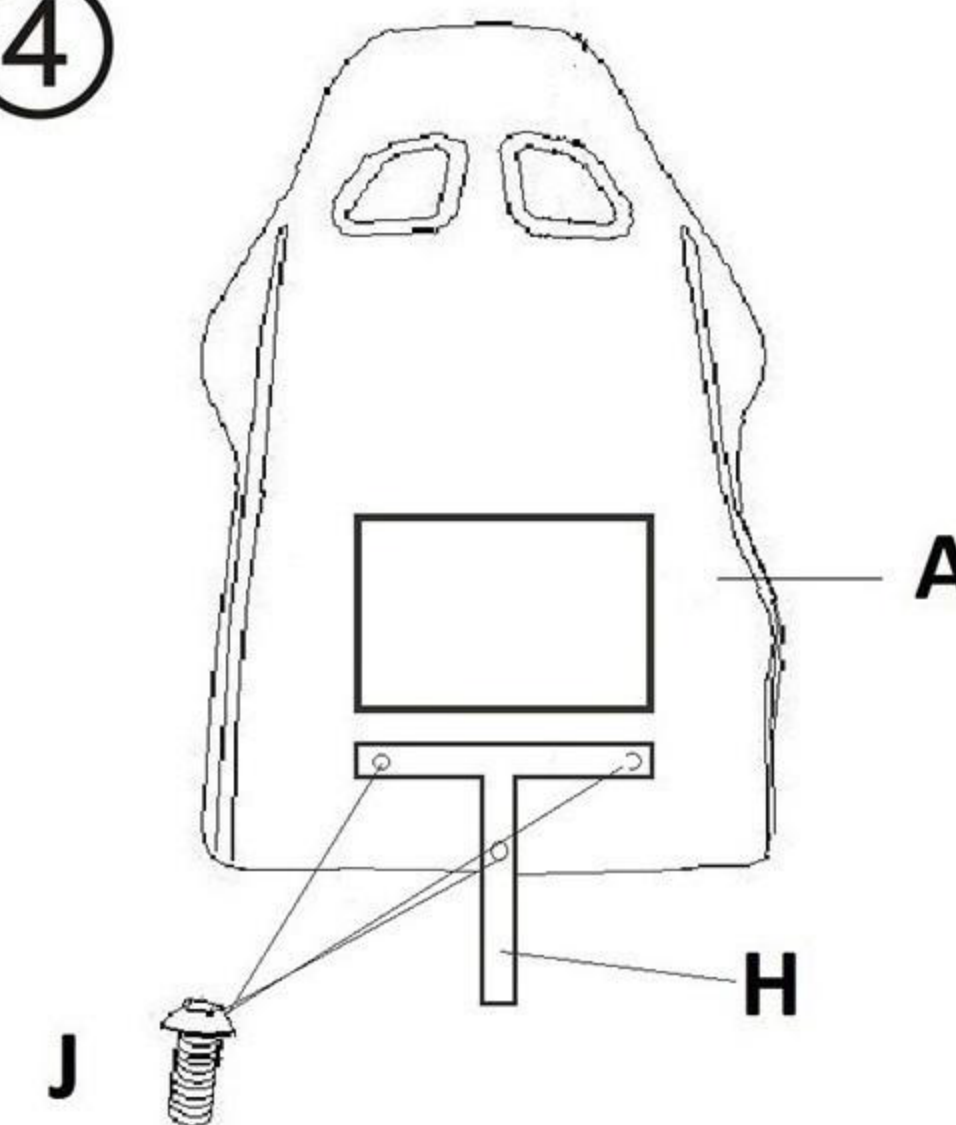

①

②

③

④

Install the T bar(H) on backrest(A).

Side view

The T bar is curved design, place the T bar as direction shown above before installation.

⑤

Inset part H into the socket of part G, tighten the knob on part G.

⑥

Attach the armrests on the chair, align 3 screw holes and insert bolts(I).

Tighten these bolts one by one gradually, take a few turns for bolt No.1, then repeat this procedure for other bolts until all the bolts are tighten.

Put on the the black caps(M) to cover the screw holes.

7

Install the head pillow(N) and lumbar pillow(O) as shown in the figure.

Wire Connection Guide (Looking at the back of chair)

Note: The LED function and massage function are powered by USB power source.

1. LED power supply connection:

The LED wire locates at the lower right corner of backrest. Make sure connector A&B are fully plugged in.

2. Main wires connection

The following wires(A, B, C, D) locate at the lower left corner of backrest.