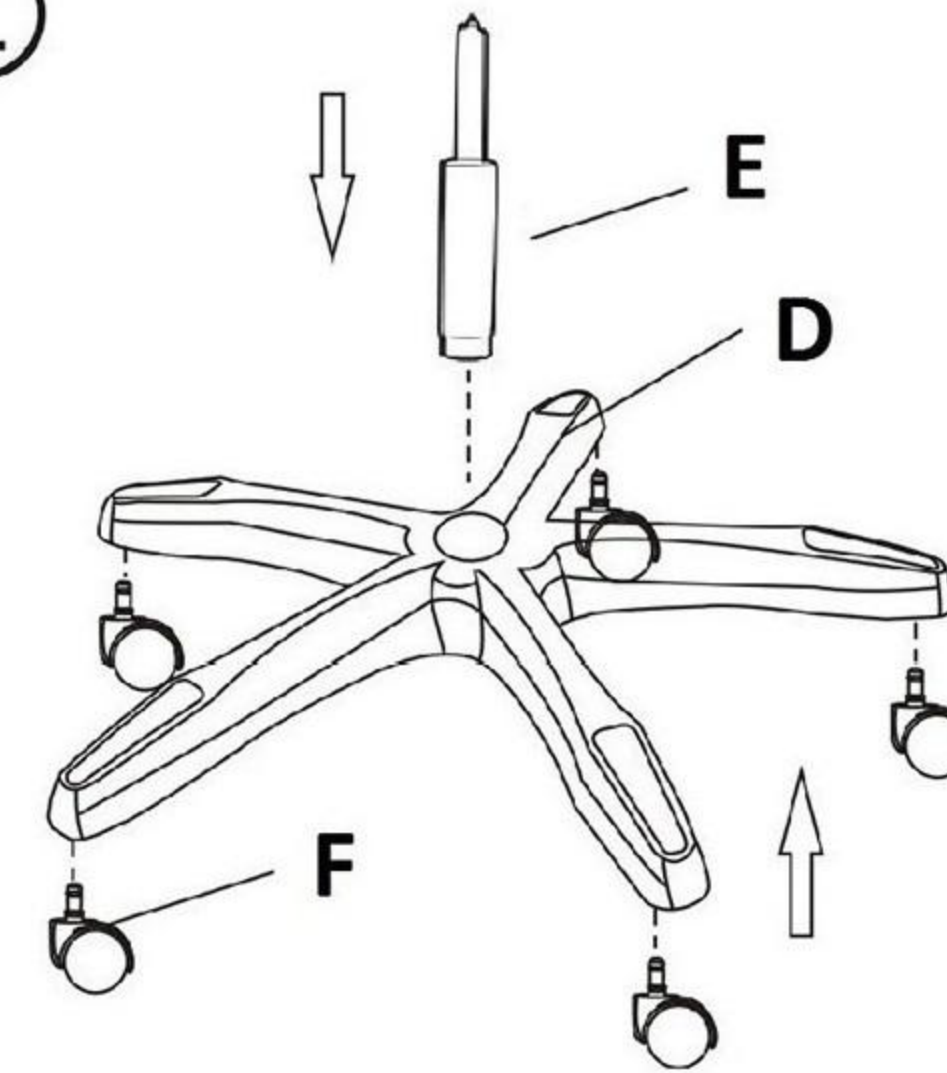

Assembly Instruction

Ax1 	Fx5 	KX1 
Bx1 	Gx1 	Lx4 M6X20 
C (One pair) 	Hx1 	Mx4 
Dx1 	Ix6 M8X45 	NX1 
Ex1 	Jx3 M6X36 	OX1 

Additional parts:

USB wire for LED

Remote for Massage

USB wire for Massage

Remote for LED

①

②

③

④

Install the T bar(H) on backrest(A).

Side view

The T bar is curved design, place the T bar as direction shown above before installation.

⑤

Inset part H into the socket of part G, tighten the knob on part G.

⑥

Attach the armrests on the chair, align 3 screw holes and insert bolts(I).

Tighten these bolts one by one gradually, take a few turns for bolt No.1, then repeat this procedure for other bolts until all the bolts are tighten.

1. LED power supply connection:

The LED wire locates at the lower right corner of backrest. Make sure connector A&B are fully plugged in.

2. Main wires connection

The following wires(A, B, C, D) locate at the lower left corner of backrest.