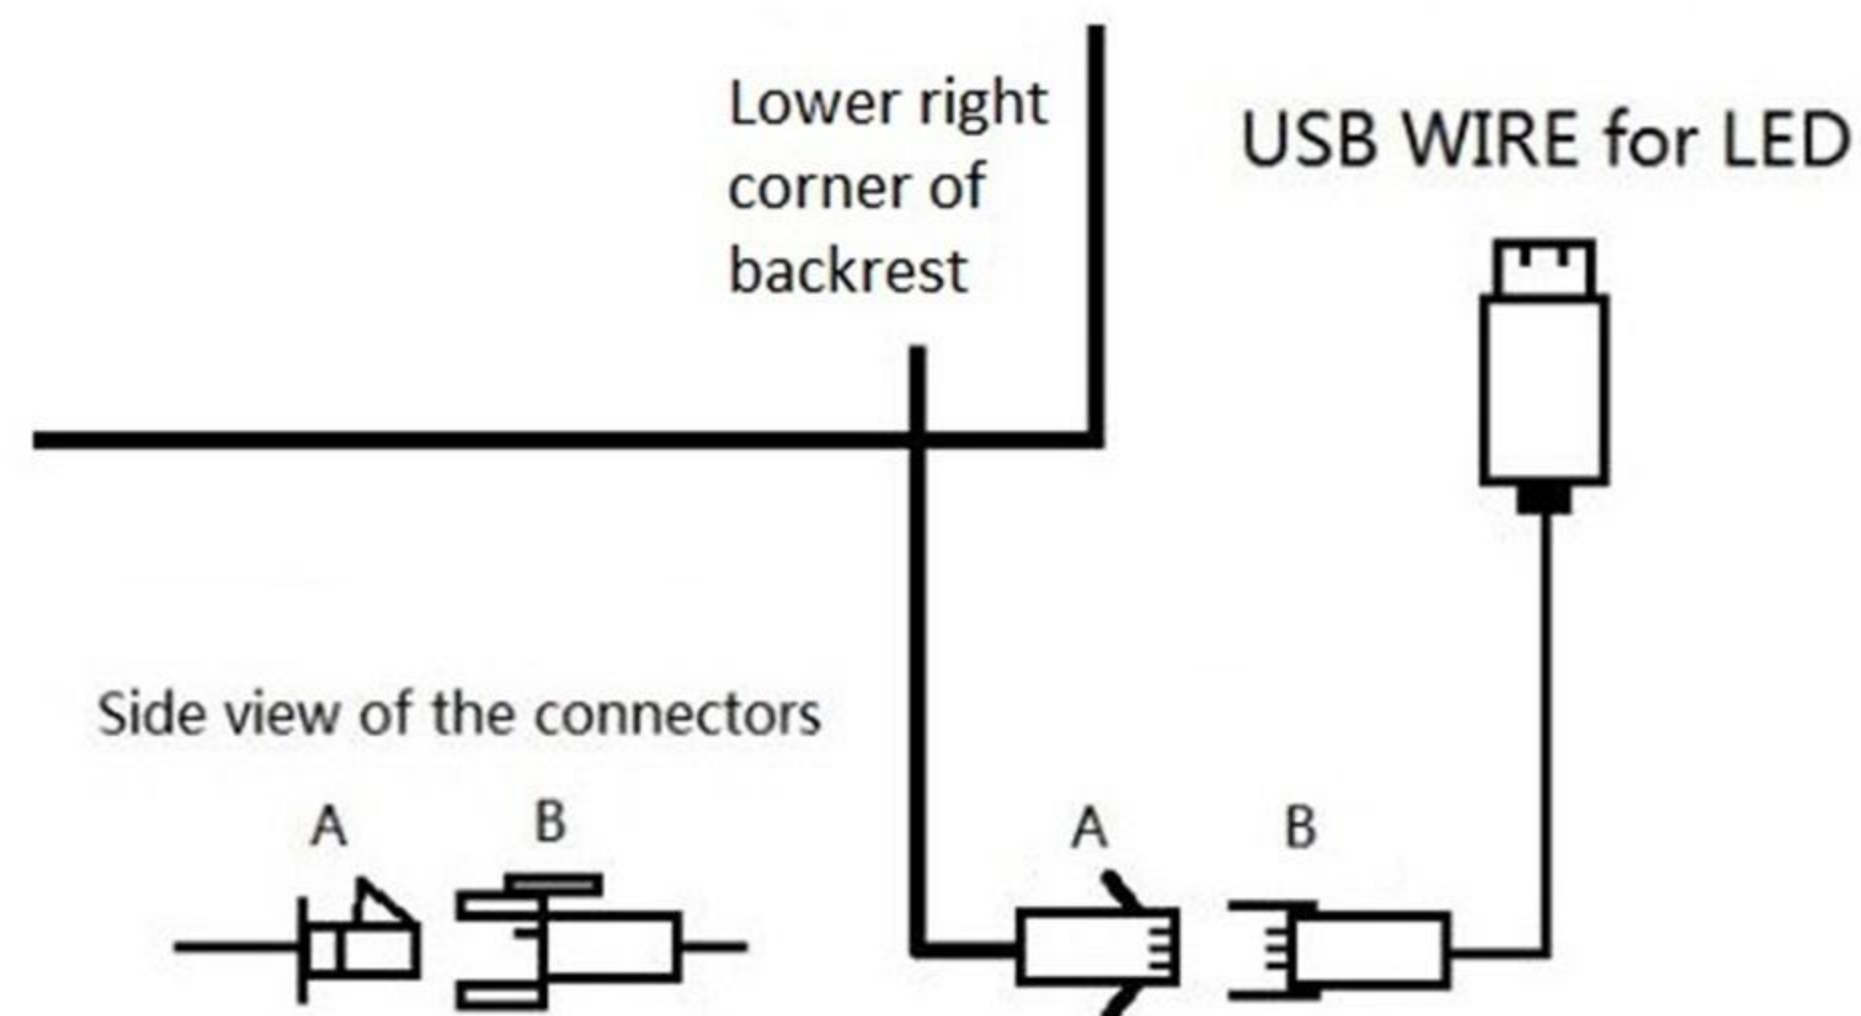

Inset part H into the socket of part G, tighten the knob on part G.

⑥

Attach the armrests on the chair, align 3 screw holes and insert bolts(I).

Tighten these bolts one by one gradually, take a few turns for bolt No.1, then repeat this procedure for other bolts until all the bolts are tighten.

Put on the the black caps(M) to cover the screw holes.

7

Install the head pillow(N) and lumbar pillow(O) as shown in the figure.

Wire Connection Guide (Looking at the back of chair)

Note: The LED function and massage function are powered by USB power source.

1. LED power supply connection:

The LED wire locates at the lower right corner of backrest. Make sure connector A&B are fully plugged in.

2. Main wires connection

The following wires(A, B, C, D) locate at the lower left corner of backrest.