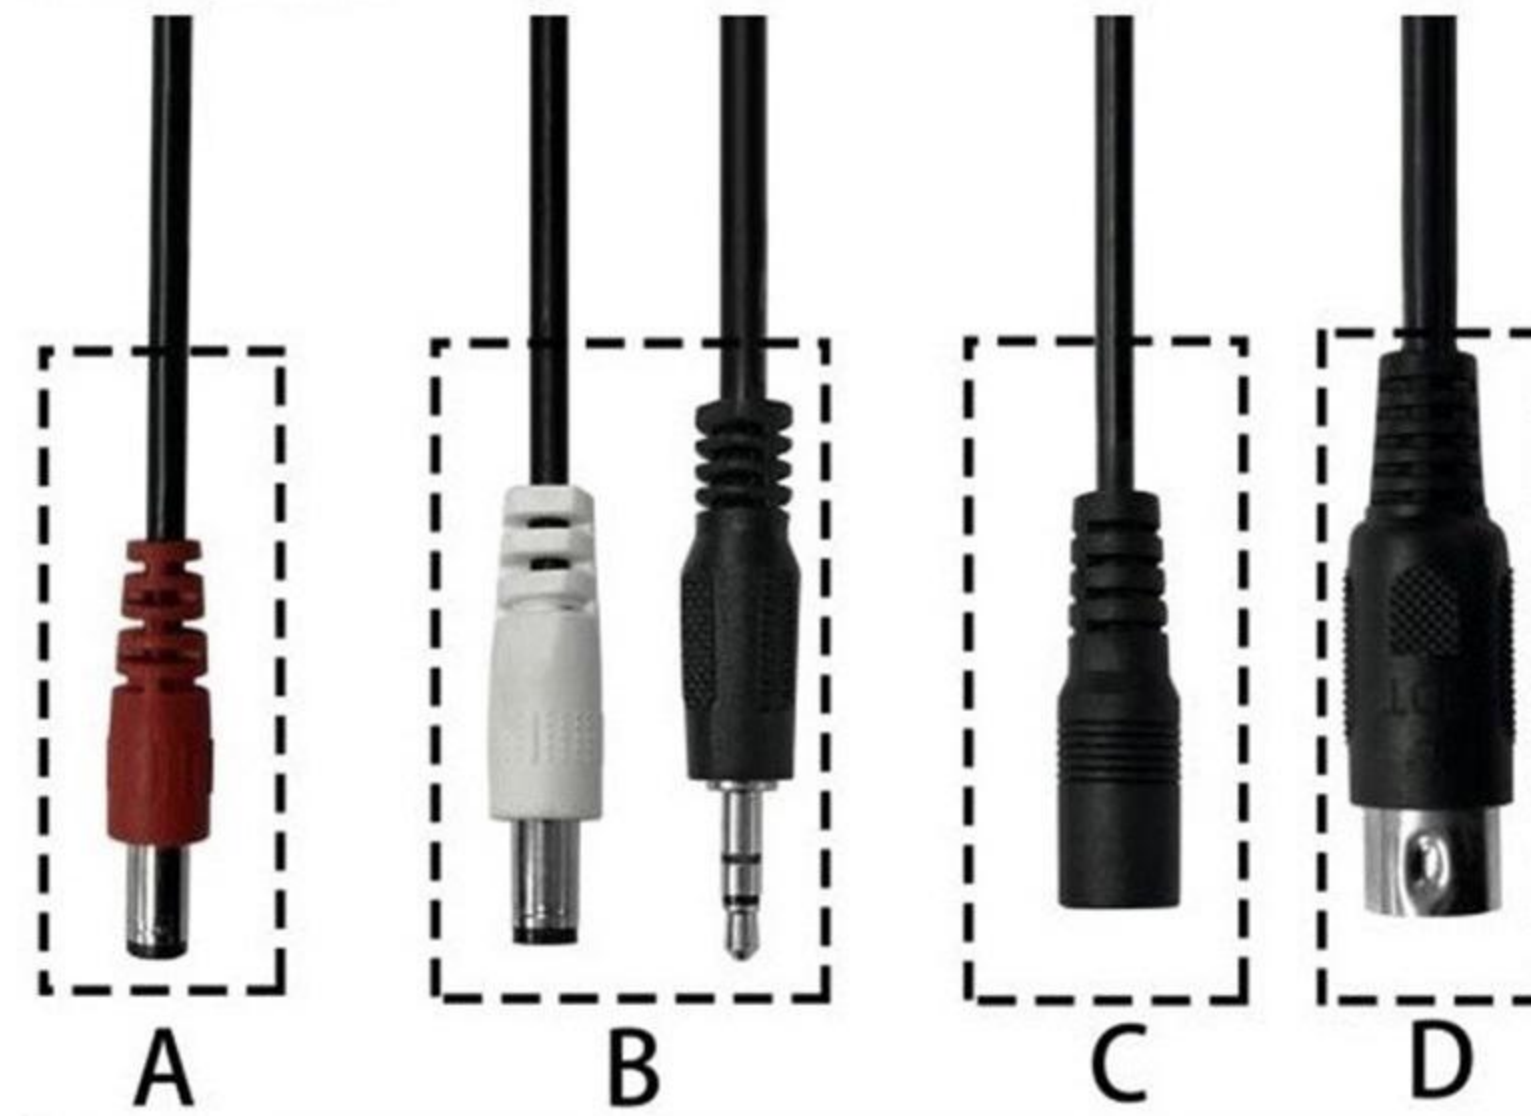

Inset part H into the socket of part G, tighten the knob on part G.

⑥

Attach the armrests on the chair, align 3 screw holes and insert bolts(I).

Tighten these bolts one by one gradually, take a few turns for bolt No.1, then repeat this procedure for other bolts until all the bolts are tighten.

Put on the the black caps(M) to cover the screw holes.

7

Install the head pillow(N) and lumbar pillow(O) as shown in the figure.

Wire Connection Guide (Looking at the back of chair)

Note: The LED function and massage function are powered by USB power source.

1. LED power supply connection:

The LED wire locates at the lower right corner of backrest. Make sure connector A&B are fully plugged in.

2. Main wires connection

The following wires(A, B, C, D) locate at the lower left corner of backrest.

Recommended power source for massage:

1. USB 3.0 port on PC
2. USB Adaptor: 5V,1A (Output)
3. Portable Power Bank: 5V,1A (Output)

No.	Connectors	Color	Connection Guide
A		Red	Connect the wire from lumbar pillow , the colors of the connectors should be matched.
B		White Black	Connect the 2 wires from the seat , the colors of the connectors should be matched.
C		Black	Connect this female plug to USB wire for massage.
D		Black	Connect this big plug to remote for massage, align the arrow marks on the plugs before plugging in.