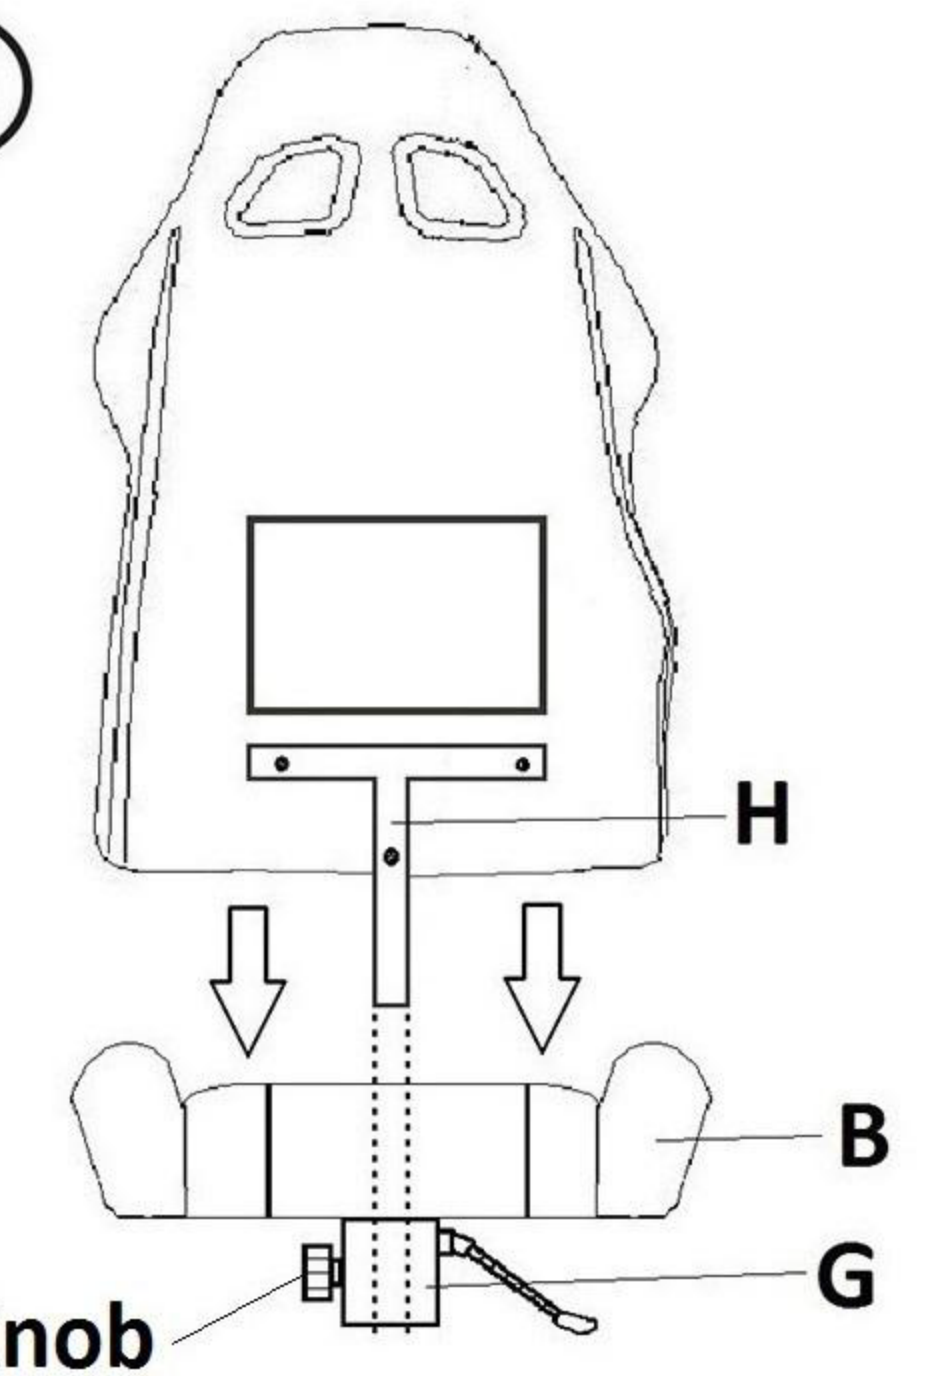

①

②

③

④

Install the T bar(H) on backrest(A).

Side view

The T bar is curved design, place the T bar as direction shown above before installation.

⑤

Inset part H into the socket of part G, tighten the knob on part G.

⑥

Attach the armrests on the chair, align 3 screw holes and insert bolts(I).

Tighten these bolts one by one gradually, take a few turns for bolt No.1, then repeat this procedure for other bolts until all the bolts are tighten.

Put on the the black caps(M) to cover the screw holes.

7

Install the head pillow(N) and lumbar pillow(O) as shown in the figure.

Wire Connection Guide (Looking at the back of chair)

Note: The LED function and massage function are powered by USB power source.

1. LED power supply connection:

The LED wire locates at the lower right corner of backrest. Make sure connector A&B are fully plugged in.

2. Main wires connection

The following wires(A, B, C, D) locate at the lower left corner of backrest.