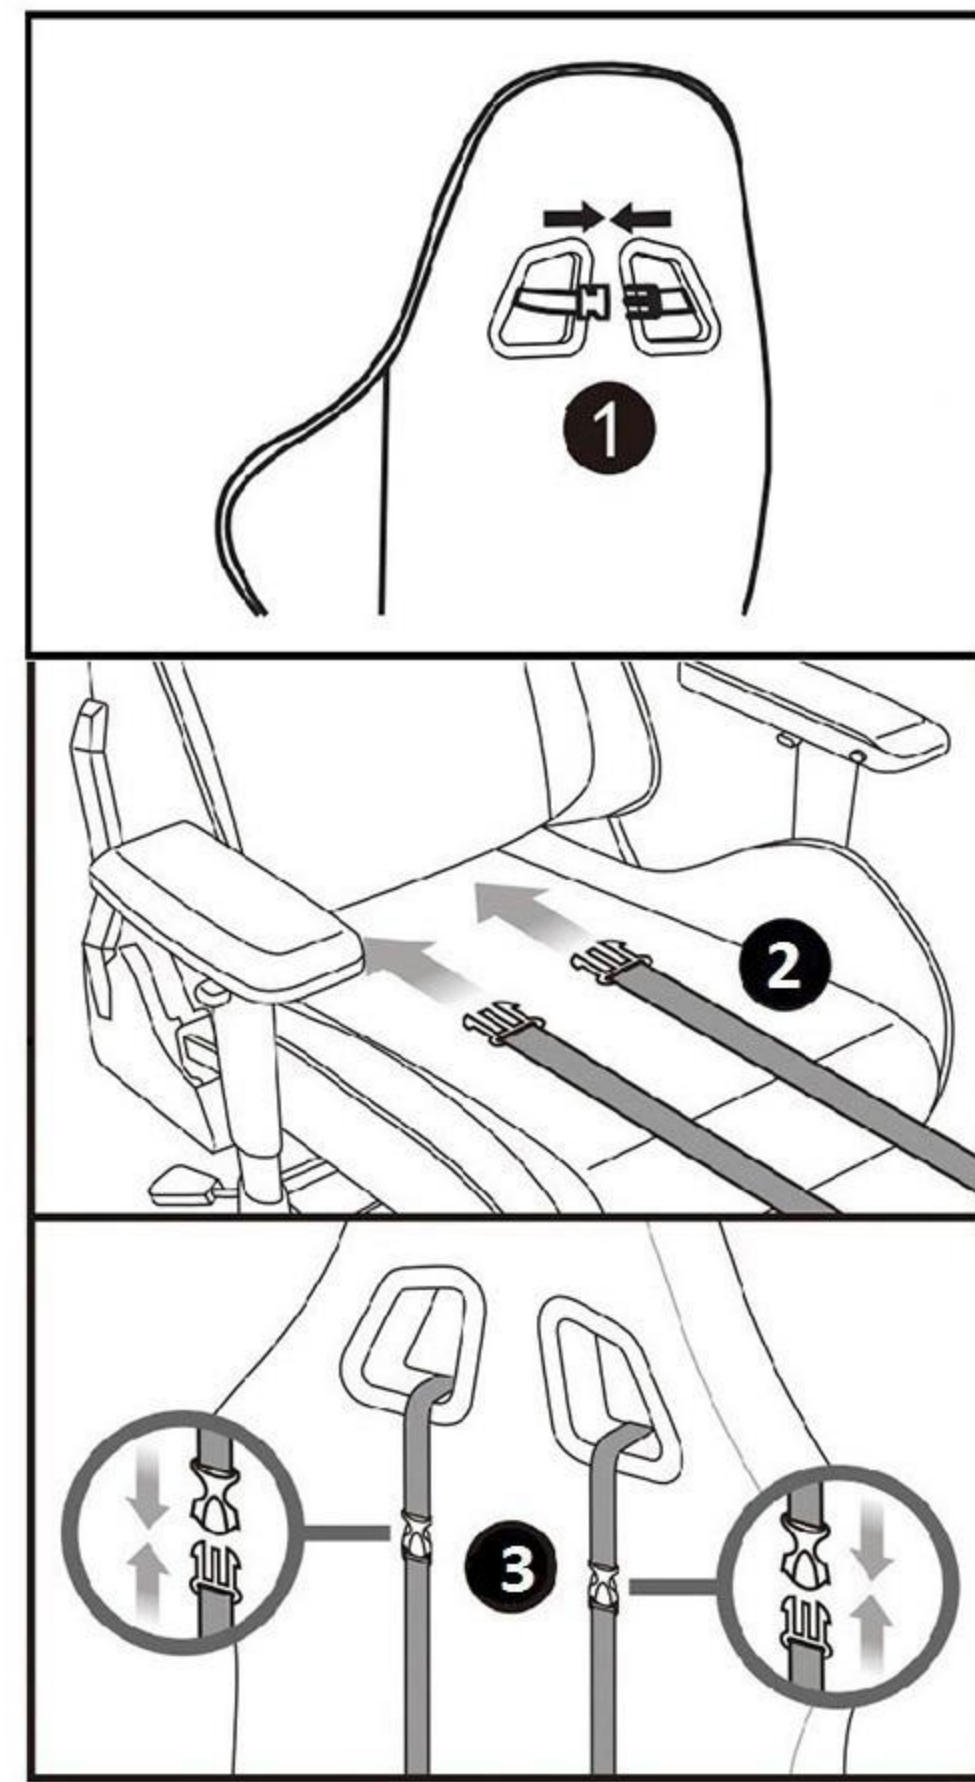

①

②

③

④

Install the T bar(H) on backrest(A).

Side view

The T bar is curved design, place the T bar as direction shown above before installation.

⑤

Inset part H into the socket of part G, tighten the knob on part G.

⑥

Attach the armrests on the chair, align 3 screw holes and insert bolts(I).

Tighten these bolts one by one gradually, take a few turns for bolt No.1, then repeat this procedure for other bolts until all the bolts are tighten.

Put on the the black caps(M) to cover the screw holes.

7

Install the head pillow(N) and lumbar pillow(O) as shown in the figure.

Wire Connection Guide (Looking at the back of chair)

Note: The LED function and massage function are powered by USB power source.

1. LED power supply connection:

The LED wire locates at the lower right corner of backrest. Make sure connector A&B are fully plugged in.

2. Main wires connection

The following wires(A, B, C, D) locate at the lower left corner of backrest.