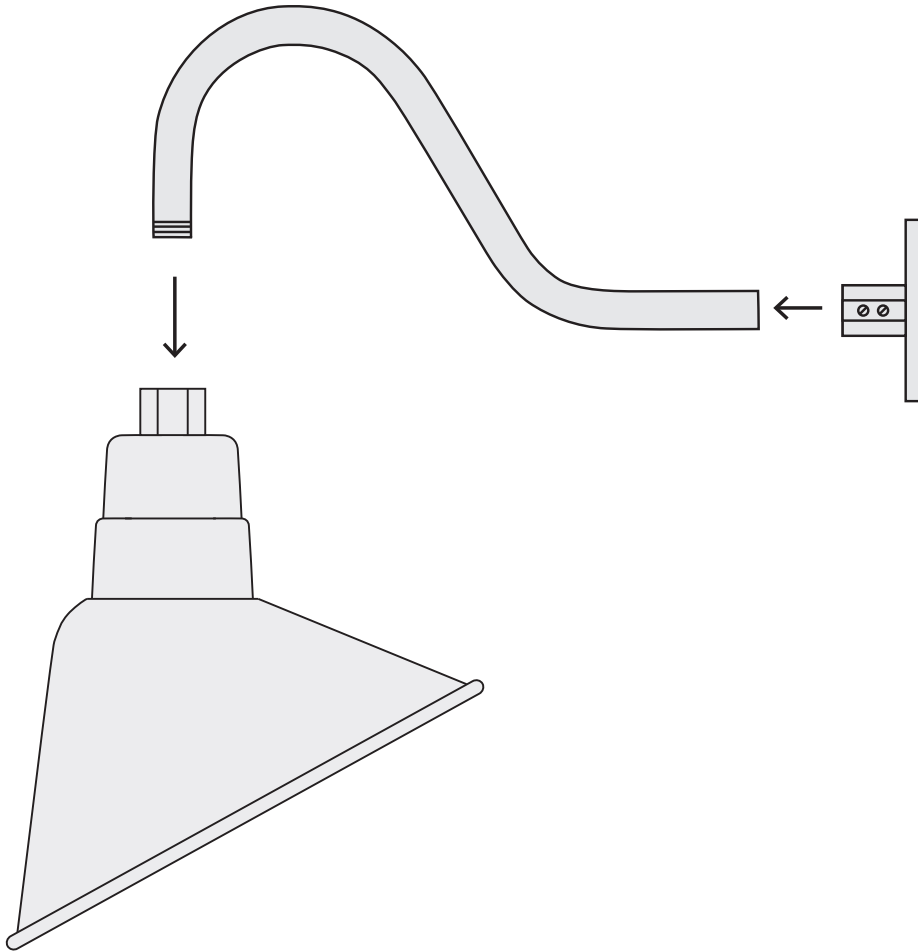

# 10" ANGLE SHADE W/15" GOOSENECK

## 10" Angle Shade Dimensions

## Back Plate Dimensions

## 15" Goose Neck Dimensions