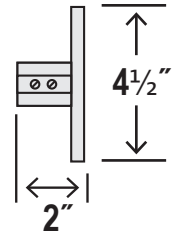

## 10" Angle Shade Dimensions

## Back Plate Dimensions

## 15" Goose Neck Dimensions