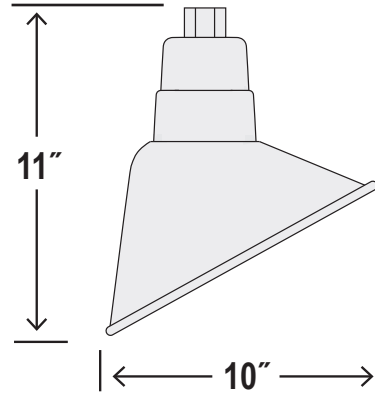

# 10" ANGLE SHADE W/15" GOOSENECK

## 10" Angle Shade Dimensions

## Back Plate Dimensions

## 15" Goose Neck Dimensions