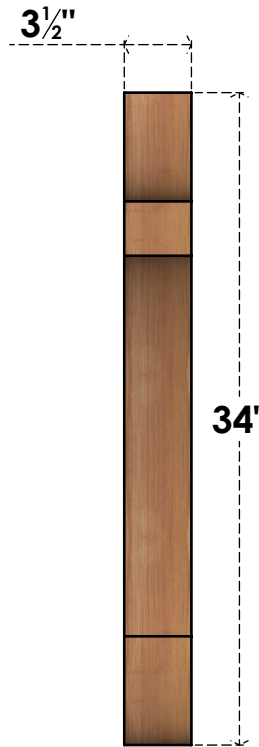

# BRC04X22X34OLY00SWR

3 1/2"W X 22"D X 34"H OLYMPIC SMOOTH BRACE, WESTERN RED CEDAR

EKENA MILLWORK  
 2300 WEST MAIN ST.  
 CLARKSVILLE, TX 75426  
 TOLL FREE: 866-607-0453  
 WWW.EKENAMILLWORK.COM

### NOTES

1. INSTALLATION TO BE COMPLETED IN ACCORDANCE WITH MANUFACTURER'S SPECIFICATIONS.
2. DRAWING MAY NOT BE TO SCALE
3. THIS DRAWING IS INTENDED FOR DESIGN AND PLANNING PURPOSES ONLY.
4. ALL INFORMATION CONTAINED HEREIN WAS CURRENT AT THE TIME OF DEVELOPMENT BUT MUST BE REVIEWED AND APPROVED BY THE PRODUCT MANUFACTURER TO BE CONSIDERED ACCURATE.
5. PRODUCTS ARE NOT KILN DRIED. THIS ITEM IS UNIQUE AND WILL CONTAIN THE NATURAL VARIATIONS THAT THE WOOD SPECIES OFFERS. THIS MAY RESULT IN VARIATIONS UP TO 1/4"