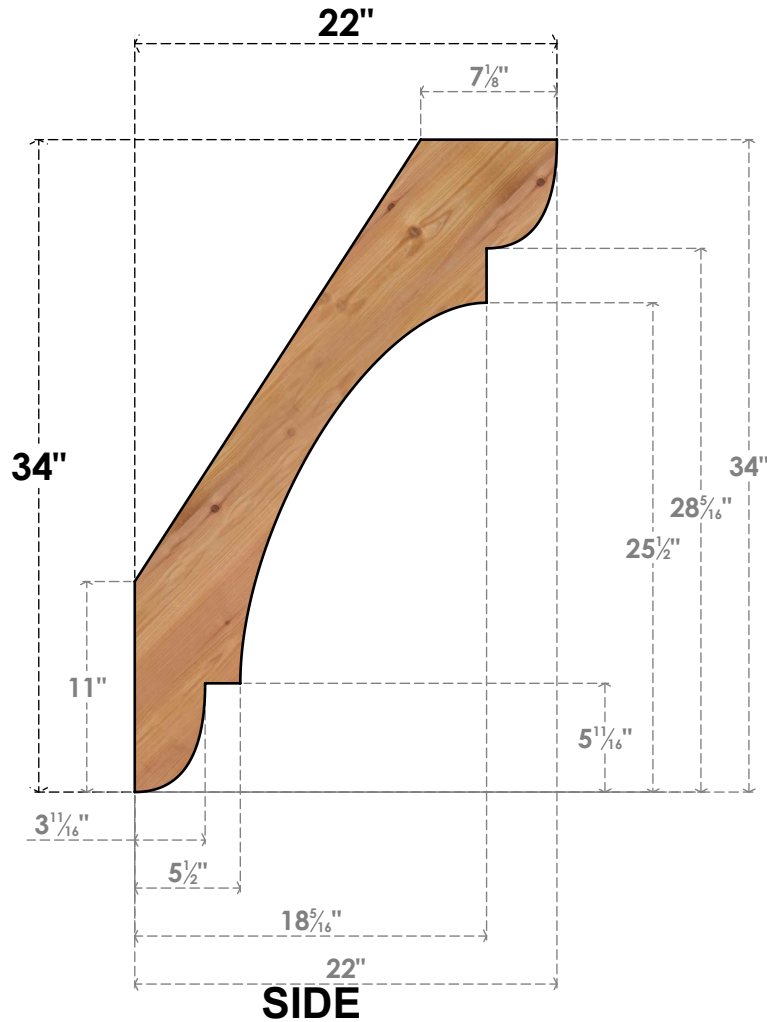

# BRC04X22X34OLY00SWR

3 1/2"W X 22"D X 34"H OLYMPIC SMOOTH BRACE, WESTERN RED CEDAR

EKENA MILLWORK  
 2300 WEST MAIN ST.  
 CLARKSVILLE, TX 75426  
 TOLL FREE: 866-607-0453  
 WWW.EKENAMILLWORK.COM

### NOTES

1. INSTALLATION TO BE COMPLETED IN ACCORDANCE WITH MANUFACTURER'S SPECIFICATIONS.
2. DRAWING MAY NOT BE TO SCALE
3. THIS DRAWING IS INTENDED FOR DESIGN AND PLANNING PURPOSES ONLY.
4. ALL INFORMATION CONTAINED HEREIN WAS CURRENT AT THE TIME OF DEVELOPMENT BUT MUST BE REVIEWED AND APPROVED BY THE PRODUCT MANUFACTURER TO BE CONSIDERED ACCURATE.
5. PRODUCTS ARE NOT KILN DRIED. THIS ITEM IS UNIQUE AND WILL CONTAIN THE NATURAL VARIATIONS THAT THE WOOD SPECIES OFFERS. THIS MAY RESULT IN VARIATIONS UP TO 1/4"