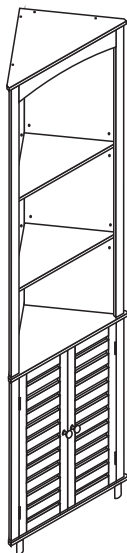

Descrizione dell'articolo: Armadio per scarpe