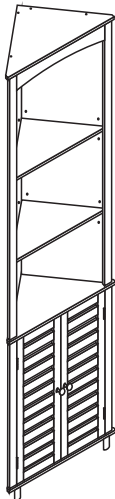

Item Description: Shoe Cabinet