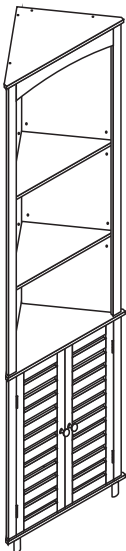

Item Description: Schuhschrank