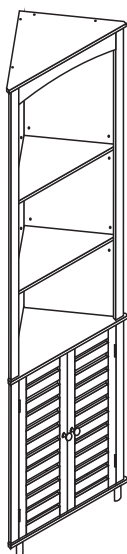

Item Description: Armoire à chaussures