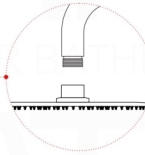

KUBEBATH
AFFORDABLE LUXURY FOR YOUR BATHROOM

RONDO RAIN SHOWER HEAD (ARR12)