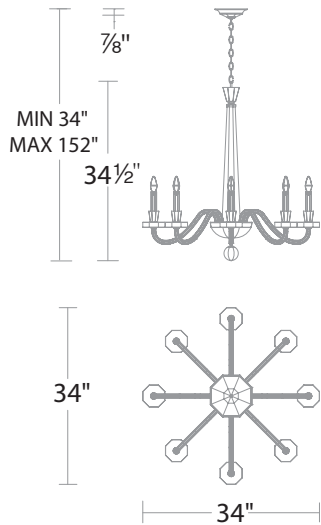

LINE DRAWING

DESCRIPTION

A luxurious symphony of graceful curves with faux candle lights enhanced by a mesmerizing optic haze crystal center and matching orb finial. The stunning chandelier harmonizes in a refined creation and classical elegance. Three exquisite finishes available.

FEATURES

- Comes with 40-inches of chain
- Uses eight 60 watt max, 25 watt equivalent recommended candelabra base bulbs (not included)
- Sloped ceiling adaptable

SPECIFICATIONS

Standards UL/cUL

Model	Size	LED Color Temp	Finish	Voltage	Wattage	Weight	LED Lumens	Delivered Lumens
S9334	8 Lights	N/A	Antique Silver (48) Heirloom Gold (22) Black (51)	120V	N/A	37 lb	N/A	N/A

Example: S9334-22OH