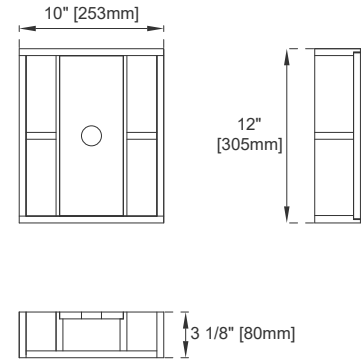

## Features and Materials

Solids: Soft Maple and Yellow Poplar  
Panels: Plywood  
Installation Type: Floor Standing  
Number of Basins: One, with optional 3cm top  
Vanity Top Included: NO, Optional 3cm Tops Available with Sinks Optional  
Wooden Backsplash  
Number of Doors: One  
Number of Drawers: Six  
USB/Power Component: YES (ETL5011080)  
Cord Length: 6'6"  
Assembly Type: Installation of optional 3cm top  
Bamboo Storage Tray: YES  
Drawer Box Material and Construction: 15mm Poplar/English Dovetail Joinery  
Hardware Material and Finish: Zinc Alloy in Satin Nickel  
Fits Drain Hole Size: 1-3/4"  
Overflow: Front Facing  
Full Extension, Soft Close Glides  
European Soft Close Hinges  
Aluminum Laminate Drawer Liners  
Adjustable Levelers

## Dimension

Width: 47-1/8"  
Depth: 23-1/8"  
Height: 33-7/8"  
Rough-In Height: 21-1/2"

# 48" VANITY

Top View

Bamboo Drawer Organizer

Front View

Knob

All dimensions are nominal  
 Diagrams are of cabinet only—James Martin Optional Countertops and sinks are not shown

# 48" VANITY

Side View 1

Side View 2

Back View

All dimensions are nominal  
 Diagrams are of cabinet only—James Martin Optional Countertops and sinks are not shown