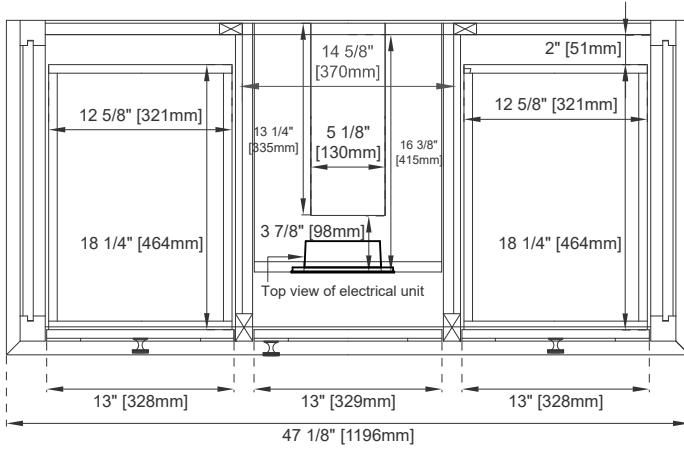

48" VANITY

Top View