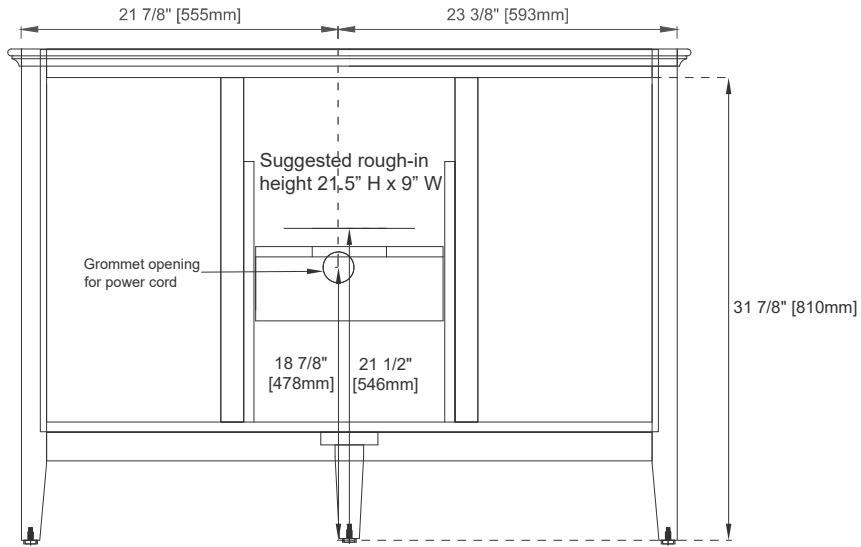

## Features and Materials

Solids: Soft Maple and Yellow Poplar  
Panels: Plywood  
Installation Type: Floor Standing  
Number of Basins: One, with optional 3cm top  
Vanity Top Included: NO, Optional 3cm Tops Available with Sinks Optional  
Wooden Backsplash  
Number of Doors: One  
Number of Drawers: Six  
USB/Power Component: YES (ETL5011080)  
Cord Length: 6'6"  
Assembly Type: Installation of optional 3cm top  
Bamboo Storage Tray: YES  
Drawer Box Material and Construction: 15mm Poplar/English Dovetail Joinery  
Hardware Material and Finish: Zinc Alloy in Satin Nickel  
Fits Drain Hole Size: 1-3/4"  
Overflow: Front Facing  
Full Extension, Soft Close Glides  
European Soft Close Hinges  
Aluminum Laminate Drawer Liners  
Adjustable Levelers

## Dimension

Width: 47-1/8"  
Depth: 23-1/8"  
Height: 33-7/8"  
Rough-In Height: 21-1/2"

# 48" VANITY

Top View

Bamboo Drawer Organizer

Front View

Knob

All dimensions are nominal  
 Diagrams are of cabinet only—James Martin Optional Countertops and sinks are not shown

# 48" VANITY

Side View 1

Side View 2

Back View

All dimensions are nominal  
 Diagrams are of cabinet only—James Martin Optional Countertops and sinks are not shown