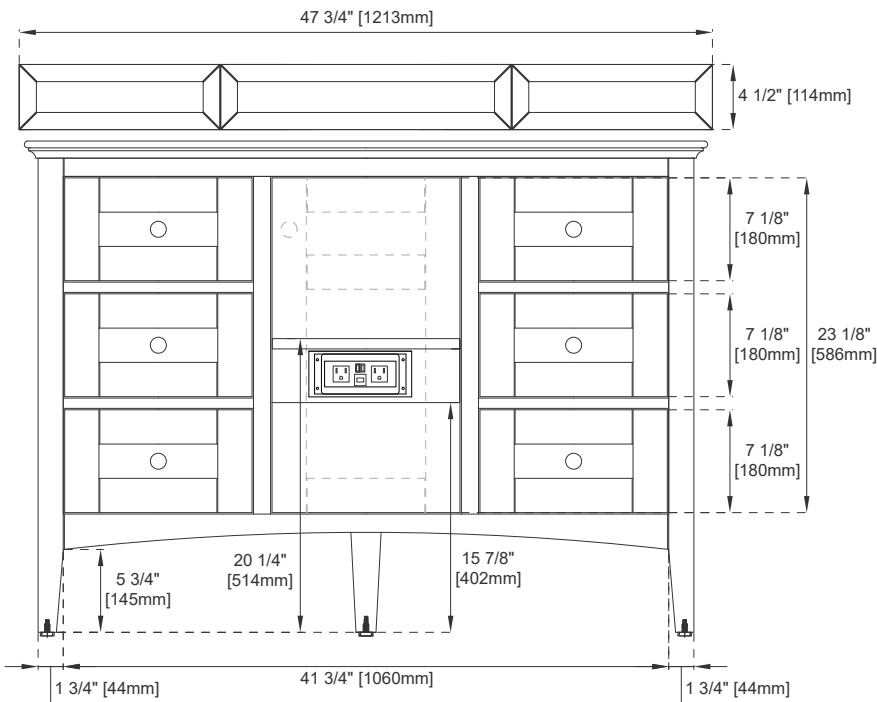

## Features and Materials

Solids: Soft Maple and Yellow Poplar  
Panels: Plywood  
Installation Type: Floor Standing  
Number of Basins: One, with optional 3cm top  
Vanity Top Included: NO, Optional 3cm Tops Available with Sinks Optional  
Wooden Backsplash  
Number of Doors: One  
Number of Drawers: Six  
USB/Power Component: YES (ETL5011080)  
Cord Length: 6'6"  
Assembly Type: Installation of optional 3cm top  
Bamboo Storage Tray: YES  
Drawer Box Material and Construction: 15mm Poplar/English Dovetail Joinery  
Hardware Material and Finish: Zinc Alloy in Satin Nickel  
Fits Drain Hole Size: 1-3/4"  
Overflow: Front Facing  
Full Extension, Soft Close Glides  
European Soft Close Hinges  
Aluminum Laminate Drawer Liners  
Adjustable Levelers

## Dimension

Width: 47-1/8"  
Depth: 23-1/8"  
Height: 33-7/8"  
Rough-In Height: 21-1/2"

# 48" VANITY

Top View

Bamboo Drawer Organizer

Front View

Knob

All dimensions are nominal  
 Diagrams are of cabinet only—James Martin Optional Countertops and sinks are not shown

# 48" VANITY

Side View 1

Side View 2

Back View

All dimensions are nominal  
 Diagrams are of cabinet only—James Martin Optional Countertops and sinks are not shown