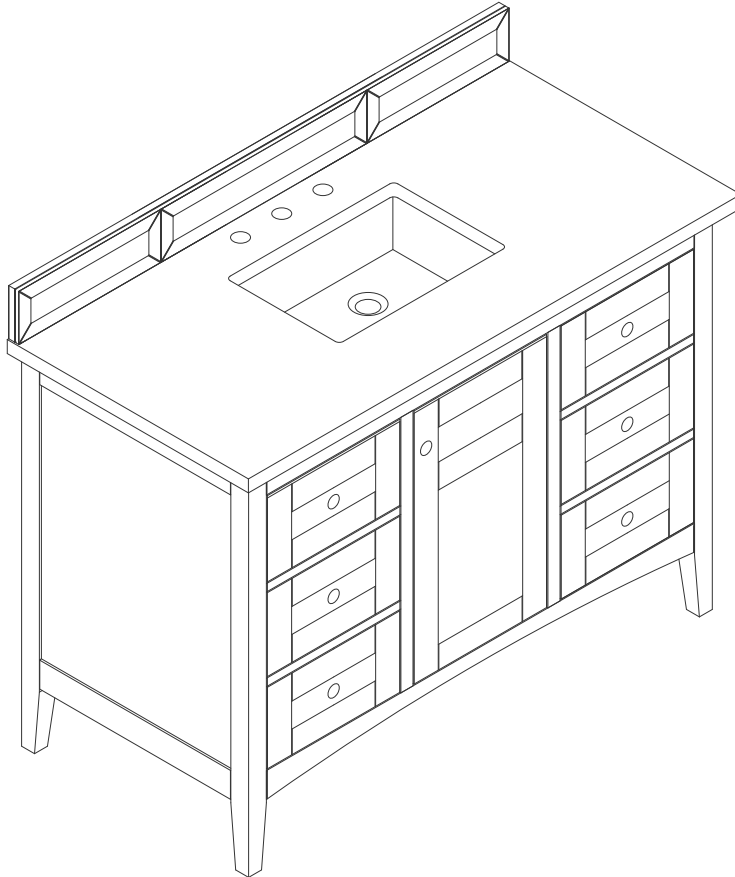

# 48" VANITY

---

## Features and Materials

Solids: Soft Maple and Yellow Poplar  
Panels: Plywood  
Installation Type: Floor Standing  
Number of Basins: One, with optional 3cm top  
Vanity Top Included: NO, Optional 3cm Tops Available with Sinks Optional  
Wooden Backsplash  
Number of Doors: One  
Number of Drawers: Six  
USB/Power Component: YES (ETL5011080)  
Cord Length: 6'6"  
Assembly Type: Installation of optional 3cm top  
Bamboo Storage Tray: YES  
Drawer Box Material and Construction: 15mm Poplar/English Dovetail Joinery  
Hardware Material and Finish: Zinc Alloy in Satin Nickel  
Fits Drain Hole Size: 1-3/4"  
Overflow: Front Facing  
Full Extension, Soft Close Glides  
European Soft Close Hinges  
Aluminum Laminate Drawer Liners  
Adjustable Levelers

## Dimension

Width: 47-1/8"  
Depth: 23-1/8"  
Height: 33-7/8"  
Rough-In Height: 21-1/2"

# 48" VANITY

Top View

Bamboo Drawer Organizer

Front View

Knob

All dimensions are nominal  
 Diagrams are of cabinet only—James Martin Optional Countertops and sinks are not shown