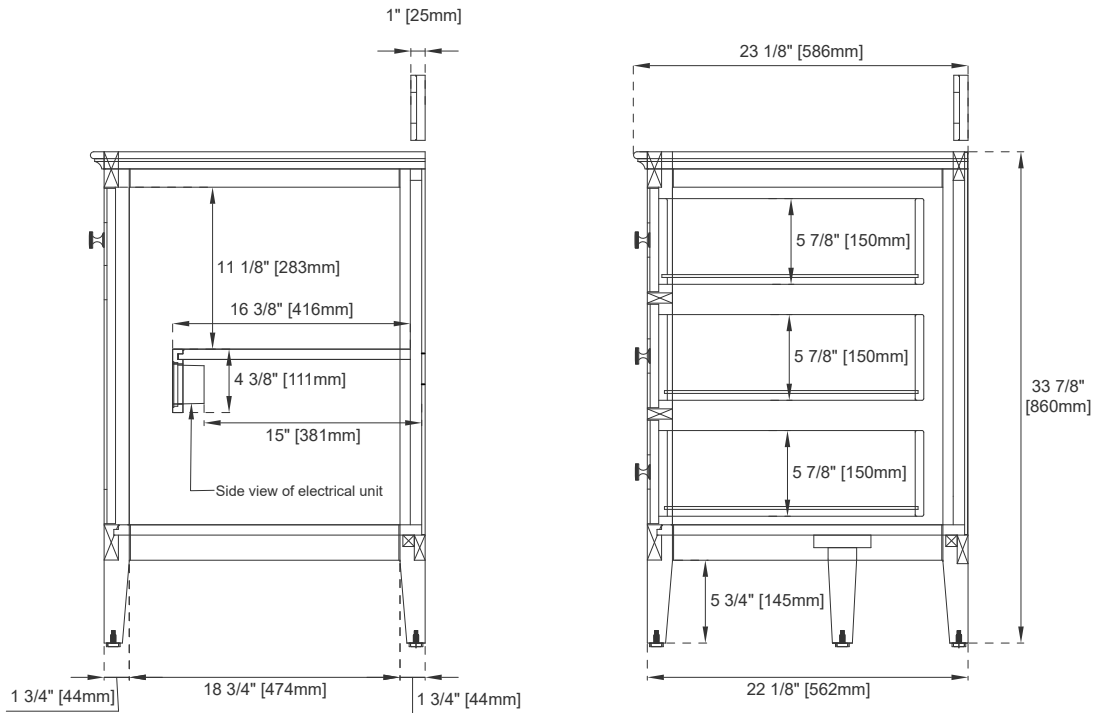

## Features and Materials

Solids: Soft Maple and Yellow Poplar  
Panels: Plywood  
Installation Type: Floor Standing  
Number of Basins: One, with optional 3cm top  
Vanity Top Included: NO, Optional 3cm Tops Available with Sinks Optional  
Wooden Backsplash  
Number of Doors: One  
Number of Drawers: Six  
USB/Power Component: YES (ETL5011080)  
Cord Length: 6'6"  
Assembly Type: Installation of optional 3cm top  
Bamboo Storage Tray: YES  
Drawer Box Material and Construction: 15mm Poplar/English Dovetail Joinery  
Hardware Material and Finish: Zinc Alloy in Satin Nickel  
Fits Drain Hole Size: 1-3/4"  
Overflow: Front Facing  
Full Extension, Soft Close Glides  
European Soft Close Hinges  
Aluminum Laminate Drawer Liners  
Adjustable Levelers

## Dimension

Width: 47-1/8"  
Depth: 23-1/8"  
Height: 33-7/8"  
Rough-In Height: 21-1/2"

# 48" VANITY

Top View

Bamboo Drawer Organizer

Front View

Knob

All dimensions are nominal  
 Diagrams are of cabinet only—James Martin Optional Countertops and sinks are not shown

# 48" VANITY

Side View 1

Side View 2

Back View

All dimensions are nominal  
 Diagrams are of cabinet only—James Martin Optional Countertops and sinks are not shown