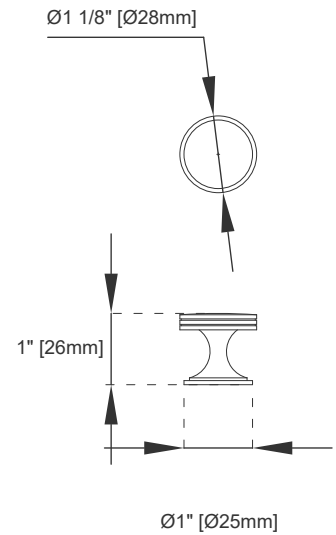

## Features and Materials

Solids: Soft Maple and Yellow Poplar  
Panels: Plywood  
Installation Type: Floor Standing  
Number of Basins: One, with optional 3cm top  
Vanity Top Included: NO, Optional 3cm Tops Available with Sinks Optional  
Wooden Backsplash  
Number of Doors: One  
Number of Drawers: Six  
USB/Power Component: YES (ETL5011080)  
Cord Length: 6'6"  
Assembly Type: Installation of optional 3cm top  
Bamboo Storage Tray: YES  
Drawer Box Material and Construction: 15mm Poplar/English Dovetail Joinery  
Hardware Material and Finish: Zinc Alloy in Satin Nickel  
Fits Drain Hole Size: 1-3/4"  
Overflow: Front Facing  
Full Extension, Soft Close Glides  
European Soft Close Hinges  
Aluminum Laminate Drawer Liners  
Adjustable Levelers

## Dimension

Width: 47-1/8"  
Depth: 23-1/8"  
Height: 33-7/8"  
Rough-In Height: 21-1/2"

# 48" VANITY

Top View

Bamboo Drawer Organizer

Front View

Knob

All dimensions are nominal  
 Diagrams are of cabinet only—James Martin Optional Countertops and sinks are not shown

# 48" VANITY

Side View 1

Side View 2

Back View

All dimensions are nominal  
 Diagrams are of cabinet only—James Martin Optional Countertops and sinks are not shown