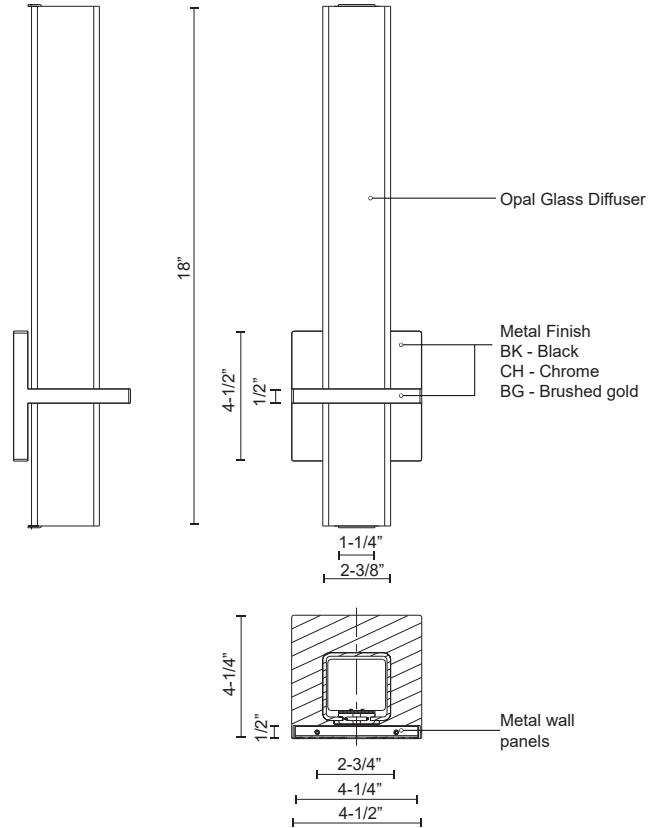

## DESCRIPTION

Round or square plated or painted steel frame and wall plate. Rectilinear opal glass diffuser. Outward emitting wall light. Custom options available.

WS84218-BK  
Black

WS84218-BG  
Brushed Gold

## SPECIFICATION DETAILS

\* For custom options, consult factory for details.

<b>Fixture Dimensions</b>	W2-3/8" x H18" x E4-1/4"
<b>Light Source</b>	AC LED Module
<b>Wattage</b>	16W
<b>Total Lumens</b>	1200lm
<b>Delivered Lumens</b>	CH-885lm
<b>Voltage</b>	120V
<b>Color Temperature</b>	3000K
<b>CRI (Ra)</b>	90CRI
<b>Optional Color Temps</b>	2700K - 5000K Available, Minimum Order Quantities Apply
<b>LED Rated Life</b>	50,000 hours
<b>Dimming</b>	100% - 10%, ELV Dimmer (Not Included)
<b>Glass Details</b>	Opal Glass
<b>Location</b>	Dry
<b>Warranty</b>	5 Years
<b>Mounting Style</b>	All Orientation; Wall;
<b>Canopy Dimensions</b>	W4-1/2"x H4-1/2"x E1/2"