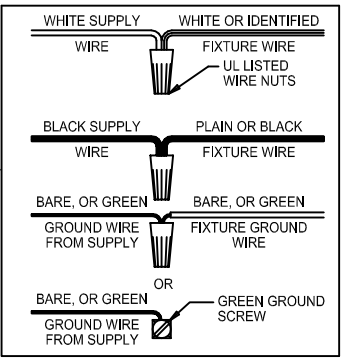

Assembly & Installation Instructions

CAUTION: Read instructions carefully and turn electricity off at main circuit breaker panel before beginning installation.

WARNING - If any Special Control Devices are used with this Fixture, Follow the Instructions Carefully to assure full compliance with N.E.C. requirements. If there are any questions, contact a Qualified Electrical Contractor.

CAUTION - All glass is fragile, use care when handling Glass component(s) and or Lamp(s).

WARNING - This product contains chemicals known to the State of California to cause cancer, birth defects and /or other reproductive harm. Thoroughly wash hands after installing, handling, cleaning, or otherwise touching this product.

ASSEMBLY STEPS:

PASOS PARA ENSAMBLAR:

MODE D'ASSEMBLAGE:

1. E,D → A
2. B,A → C
3. F → G
4. H,J → D
5. L,M → K
6. N → K

**B, C, G & N
(NOT FURNISHED)
(NO INCLUIDA)
(NON FOURNIE)**

Instrucciones de ensamblaje e instalación