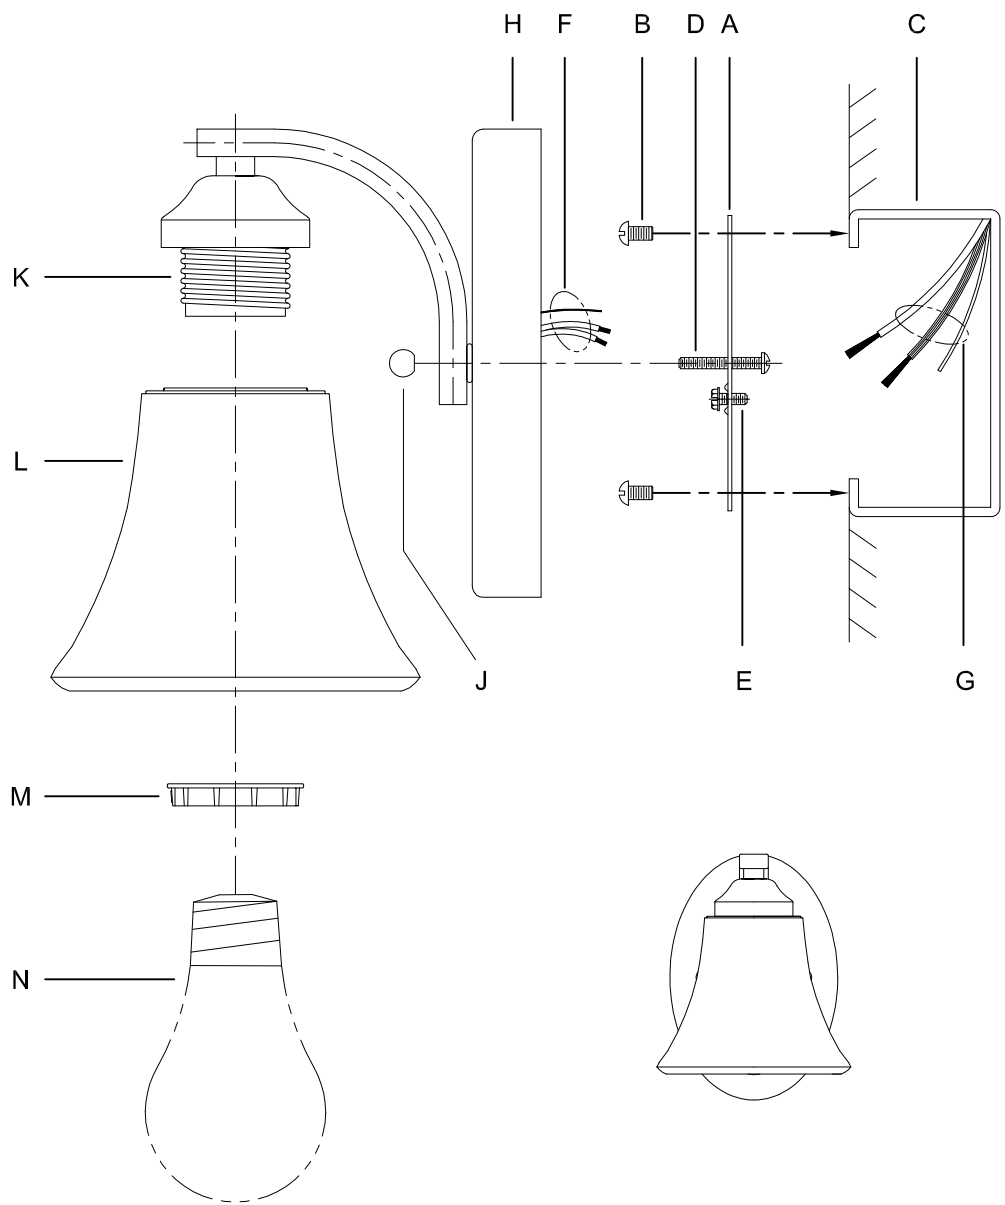

Assembly & Installation Instructions

CAUTION: Read instructions carefully and turn electricity off at main circuit breaker panel before beginning installation.

WARNING - If any Special Control Devices are used with this Fixture, Follow the Instructions Carefully to assure full compliance with N.E.C. requirements. If there are any questions, contact a Qualified Electrical Contractor.

ASSEMBLY STEPS:

PASOS PARA ENSAMBLAR:

MODE D'ASSEMBLAGE:

1. E,D → A
2. B,A → C
3. F → G
4. H,J → D
5. L,M → K
6. N → K

**B, C, G & N
(NOT FURNISHED)
(NO INCLUIDA)
(NON FOURNIE)**

Instrucciones de ensamblaje e instalación