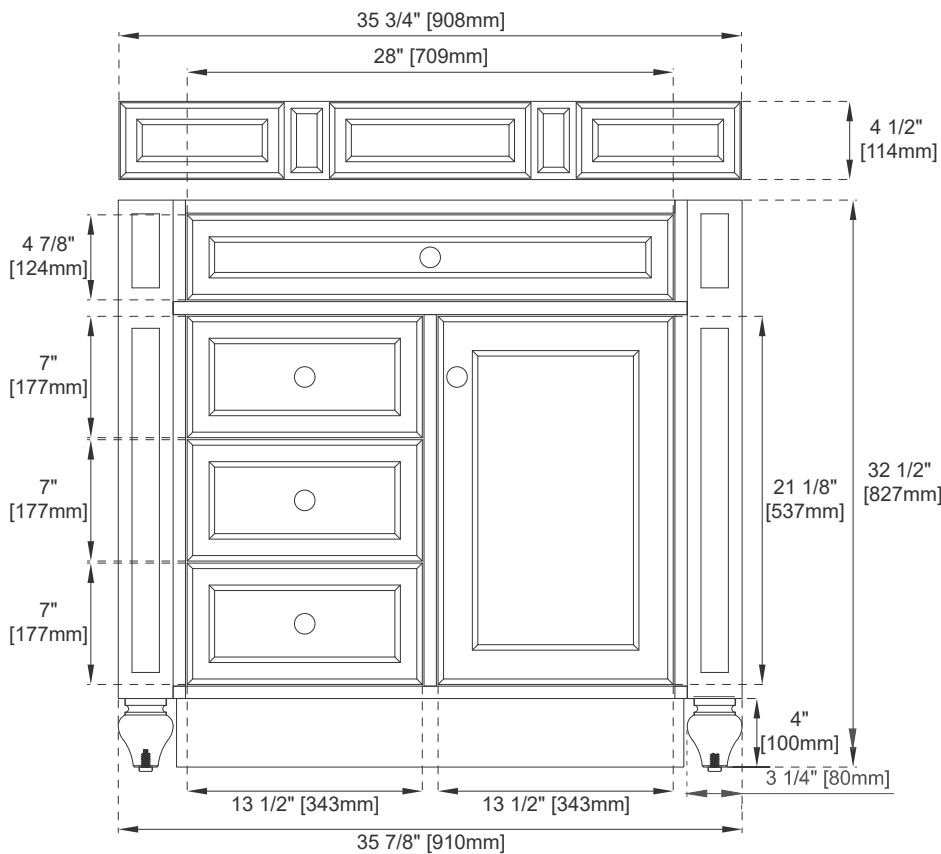

36" VANITY

Features and Materials

Solids: BW-Poplar; SBR/WWW-Para Wood and Poplar
Veneers: SBR-Para Wood; WWW-Walnut
Panels: Plywood
Installation Type: Floor Standing
Number of Basins: One, with optional 3cm top
Vanity Top: NO, Optional 3cm Tops Available with Sinks
Basins included: NO
Overflow: Yes, Front Facing
Optional Wooden Backsplash
Number of Doors: One
Number of Drawers: Two
Number of Tip Outs: One
Assembly Type: Yes, Installation of Optional 3cm Top
Drawer Box Material and Construction: 12mm Plywood/English Dovetail Joinery
Hardware Material and Finish: Zinc Alloy in Brushed Nickel Color
Fits Drain Hole Size: 1 3/4"
Full Extension, Soft Close Glides
European Soft Close Hinges
Aluminum Laminate Drawer Liners
Adjustable Levelers

Dimension

Width: 35-7/8"
Depth: 22-7/8"
Height: 32-1/2"
Rough-In Height: 21-1/2"

36" VANITY

Top View 1

Top View 2

Front View

All dimensions are nominal
 Diagrams are of cabinet only—Optional Countertops and sinks are not shown

36" VANITY

Side View 1

Side View 2

Back View

All dimensions are nominal
 Diagrams are of cabinet only—Optional Countertops and sinks are not shown