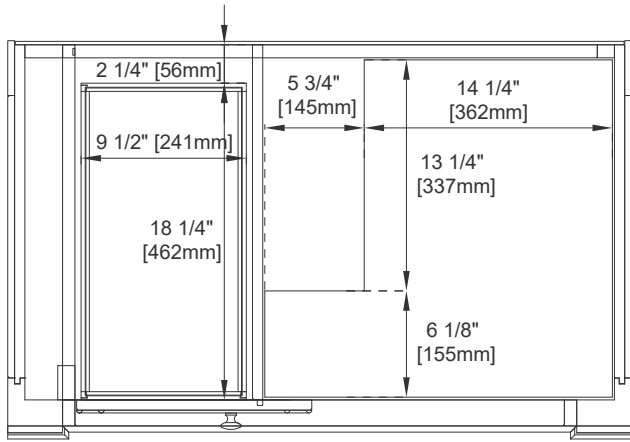

36" VANITY

Features and Materials

Solids: BW-Poplar; SBR/WWW-Para Wood and Poplar
Veneers: SBR-Para Wood; WWW-Walnut
Panels: Plywood
Installation Type: Floor Standing
Number of Basins: One, with optional 3cm top
Vanity Top: NO, Optional 3cm Tops Available with Sinks
Basins included: NO
Overflow: Yes, Front Facing
Optional Wooden Backsplash
Number of Doors: One
Number of Drawers: Two
Number of Tip Outs: One
Assembly Type: Yes, Installation of Optional 3cm Top
Drawer Box Material and Construction: 12mm Plywood/English Dovetail Joinery
Hardware Material and Finish: Zinc Alloy in Brushed Nickel Color
Fits Drain Hole Size: 1 3/4"
Full Extension, Soft Close Glides
European Soft Close Hinges
Aluminum Laminate Drawer Liners
Adjustable Levelers

Dimension

Width: 35-7/8"
Depth: 22-7/8"
Height: 32-1/2"
Rough-In Height: 21-1/2"

36" VANITY

Top View 1

Top View 2

Front View

All dimensions are nominal
 Diagrams are of cabinet only—Optional Countertops and sinks are not shown

36" VANITY

Side View 1

Side View 2

Back View

All dimensions are nominal
 Diagrams are of cabinet only—Optional Countertops and sinks are not shown