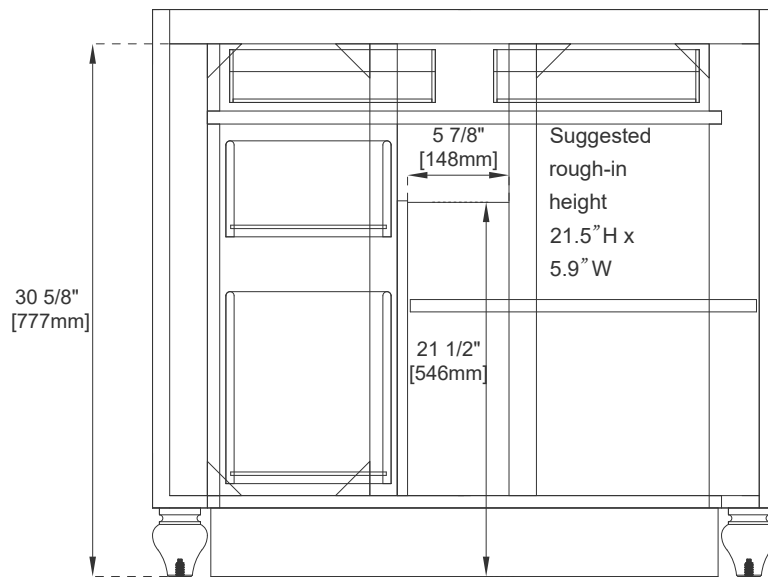

36" VANITY

Features and Materials

Solids: BW-Poplar; SBR/WWW-Para Wood and Poplar
Veneers: SBR-Para Wood; WWW-Walnut
Panels: Plywood
Installation Type: Floor Standing
Number of Basins: One, with optional 3cm top
Vanity Top: NO, Optional 3cm Tops Available with Sinks
Basins included: NO
Overflow: Yes, Front Facing
Optional Wooden Backsplash
Number of Doors: One
Number of Drawers: Two
Number of Tip Outs: One
Assembly Type: Yes, Installation of Optional 3cm Top
Drawer Box Material and Construction: 12mm Plywood/English Dovetail Joinery
Hardware Material and Finish: Zinc Alloy in Brushed Nickel Color
Fits Drain Hole Size: 1 3/4"
Full Extension, Soft Close Glides
European Soft Close Hinges
Aluminum Laminate Drawer Liners
Adjustable Levelers

Dimension

Width: 35-7/8"
Depth: 22-7/8"
Height: 32-1/2"
Rough-In Height: 21-1/2"

36" VANITY

Top View 1

Top View 2

Front View

All dimensions are nominal
 Diagrams are of cabinet only—Optional Countertops and sinks are not shown

36" VANITY

Side View 1

Side View 2

Back View

All dimensions are nominal
 Diagrams are of cabinet only—Optional Countertops and sinks are not shown