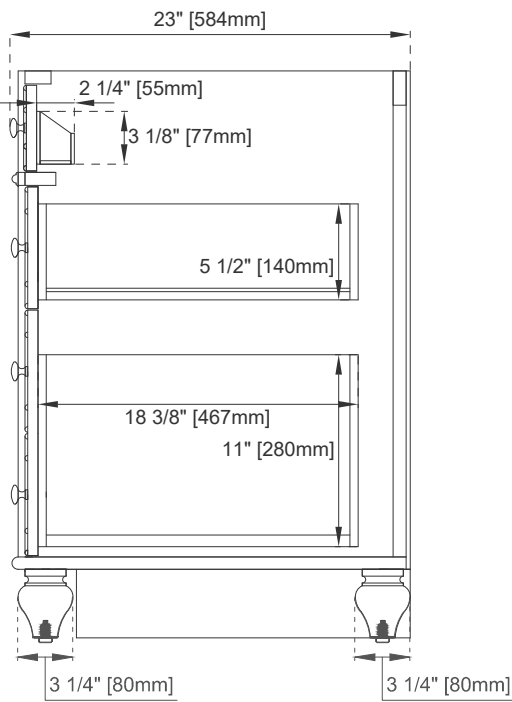

36" VANITY

Features and Materials

Solids: BW-Poplar; SBR/WWW-Para Wood and Poplar
Veneers: SBR-Para Wood; WWW-Walnut
Panels: Plywood
Installation Type: Floor Standing
Number of Basins: One, with optional 3cm top
Vanity Top: NO, Optional 3cm Tops Available with Sinks
Basins included: NO
Overflow: Yes, Front Facing
Optional Wooden Backsplash
Number of Doors: One
Number of Drawers: Two
Number of Tip Outs: One
Assembly Type: Yes, Installation of Optional 3cm Top
Drawer Box Material and Construction: 12mm Plywood/English Dovetail Joinery
Hardware Material and Finish: Zinc Alloy in Brushed Nickel Color
Fits Drain Hole Size: 1 3/4"
Full Extension, Soft Close Glides
European Soft Close Hinges
Aluminum Laminate Drawer Liners
Adjustable Levelers

Dimension

Width: 35-7/8"
Depth: 22-7/8"
Height: 32-1/2"
Rough-In Height: 21-1/2"

36" VANITY

Top View 1

Top View 2

Front View

All dimensions are nominal
 Diagrams are of cabinet only—Optional Countertops and sinks are not shown

36" VANITY

Side View 1

Side View 2

Back View

All dimensions are nominal
 Diagrams are of cabinet only—Optional Countertops and sinks are not shown