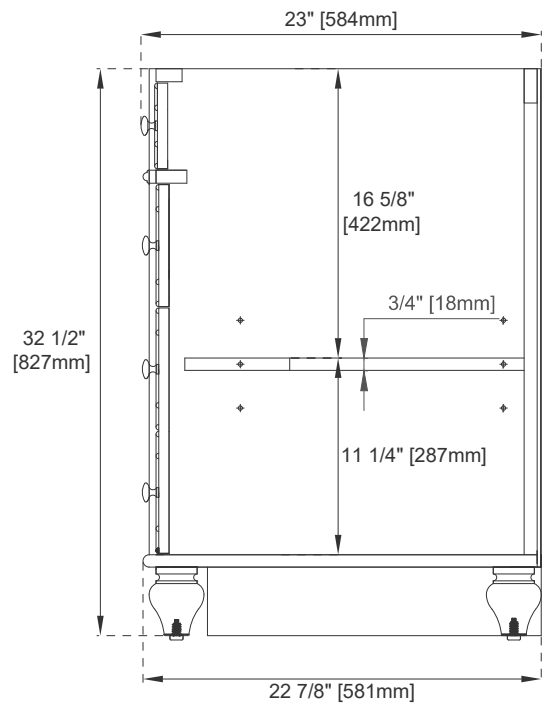

36" VANITY

Features and Materials

Solids: BW-Poplar; SBR/WWW-Para Wood and Poplar
Veneers: SBR-Para Wood; WWW-Walnut
Panels: Plywood
Installation Type: Floor Standing
Number of Basins: One, with optional 3cm top
Vanity Top: NO, Optional 3cm Tops Available with Sinks
Basins included: NO
Overflow: Yes, Front Facing
Optional Wooden Backsplash
Number of Doors: One
Number of Drawers: Two
Number of Tip Outs: One
Assembly Type: Yes, Installation of Optional 3cm Top
Drawer Box Material and Construction: 12mm Plywood/English Dovetail Joinery
Hardware Material and Finish: Zinc Alloy in Brushed Nickel Color
Fits Drain Hole Size: 1 3/4"
Full Extension, Soft Close Glides
European Soft Close Hinges
Aluminum Laminate Drawer Liners
Adjustable Levelers

Dimension

Width: 35-7/8"
Depth: 22-7/8"
Height: 32-1/2"
Rough-In Height: 21-1/2"

36" VANITY

Top View 1

Top View 2

Front View

All dimensions are nominal
 Diagrams are of cabinet only—Optional Countertops and sinks are not shown

36" VANITY

Side View 1

Side View 2

Back View

All dimensions are nominal
 Diagrams are of cabinet only—Optional Countertops and sinks are not shown