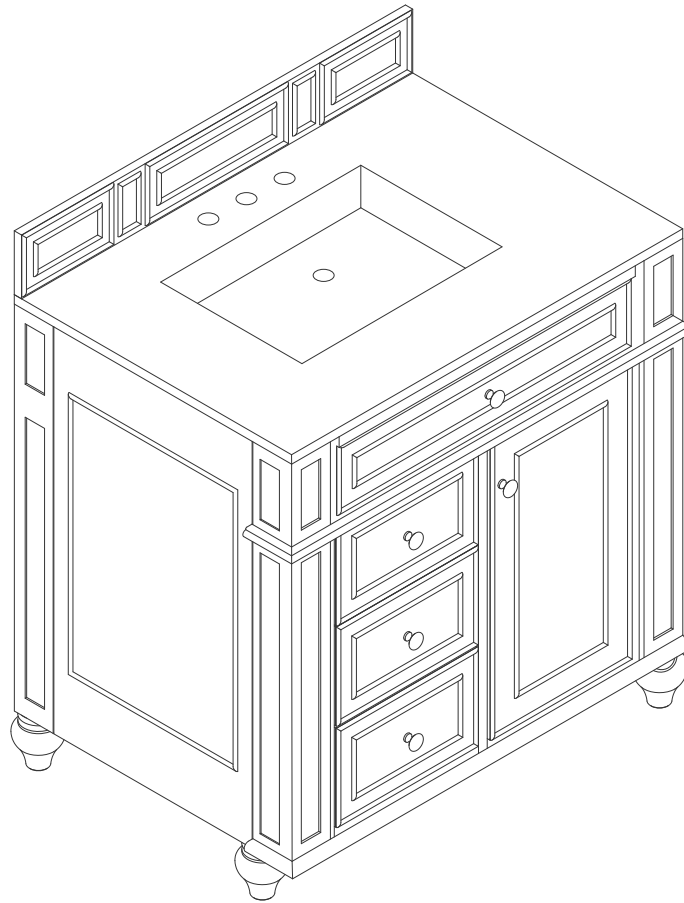

36" VANITY

Features and Materials

Solids: BW-Poplar; SBR/WWW-Para Wood and Poplar
Veneers: SBR-Para Wood; WWW-Walnut
Panels: Plywood
Installation Type: Floor Standing
Number of Basins: One, with optional 3cm top
Vanity Top: NO, Optional 3cm Tops Available with Sinks
Basins included: NO
Overflow: Yes, Front Facing
Optional Wooden Backsplash
Number of Doors: One
Number of Drawers: Two
Number of Tip Outs: One
Assembly Type: Yes, Installation of Optional 3cm Top
Drawer Box Material and Construction: 12mm Plywood/English Dovetail Joinery
Hardware Material and Finish: Zinc Alloy in Brushed Nickel Color
Fits Drain Hole Size: 1 3/4"
Full Extension, Soft Close Glides
European Soft Close Hinges
Aluminum Laminate Drawer Liners
Adjustable Levelers

Dimension

Width: 35-7/8"
Depth: 22-7/8"
Height: 32-1/2"
Rough-In Height: 21-1/2"

36" VANITY

Top View 1

Top View 2

Front View

All dimensions are nominal
 Diagrams are of cabinet only—Optional Countertops and sinks are not shown

36" VANITY

Side View 1

Side View 2

Back View

All dimensions are nominal
 Diagrams are of cabinet only—Optional Countertops and sinks are not shown