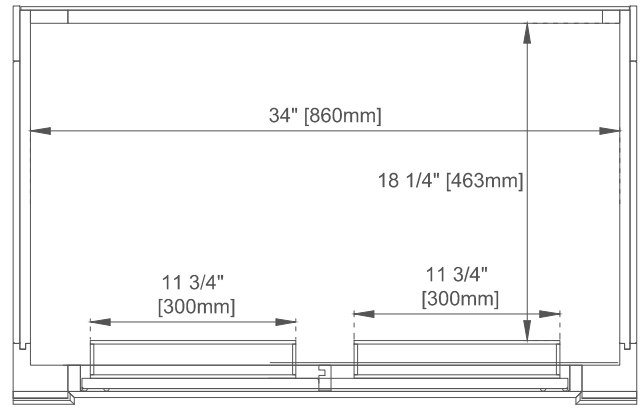

36" VANITY

Features and Materials

Solids: BW-Poplar; SBR/WWW-Para Wood and Poplar
Veneers: SBR-Para Wood; WWW-Walnut
Panels: Plywood
Installation Type: Floor Standing
Number of Basins: One, with optional 3cm top
Vanity Top: NO, Optional 3cm Tops Available with Sinks
Basins included: NO
Overflow: Yes, Front Facing
Optional Wooden Backsplash
Number of Doors: One
Number of Drawers: Two
Number of Tip Outs: One
Assembly Type: Yes, Installation of Optional 3cm Top
Drawer Box Material and Construction: 12mm Plywood/English Dovetail Joinery
Hardware Material and Finish: Zinc Alloy in Brushed Nickel Color
Fits Drain Hole Size: 1 3/4"
Full Extension, Soft Close Glides
European Soft Close Hinges
Aluminum Laminate Drawer Liners
Adjustable Levelers

Dimension

Width: 35-7/8"
Depth: 22-7/8"
Height: 32-1/2"
Rough-In Height: 21-1/2"

36" VANITY

Top View 1

Top View 2

Front View

All dimensions are nominal
 Diagrams are of cabinet only—Optional Countertops and sinks are not shown

36" VANITY

Side View 1

Side View 2

Back View

All dimensions are nominal
 Diagrams are of cabinet only—Optional Countertops and sinks are not shown