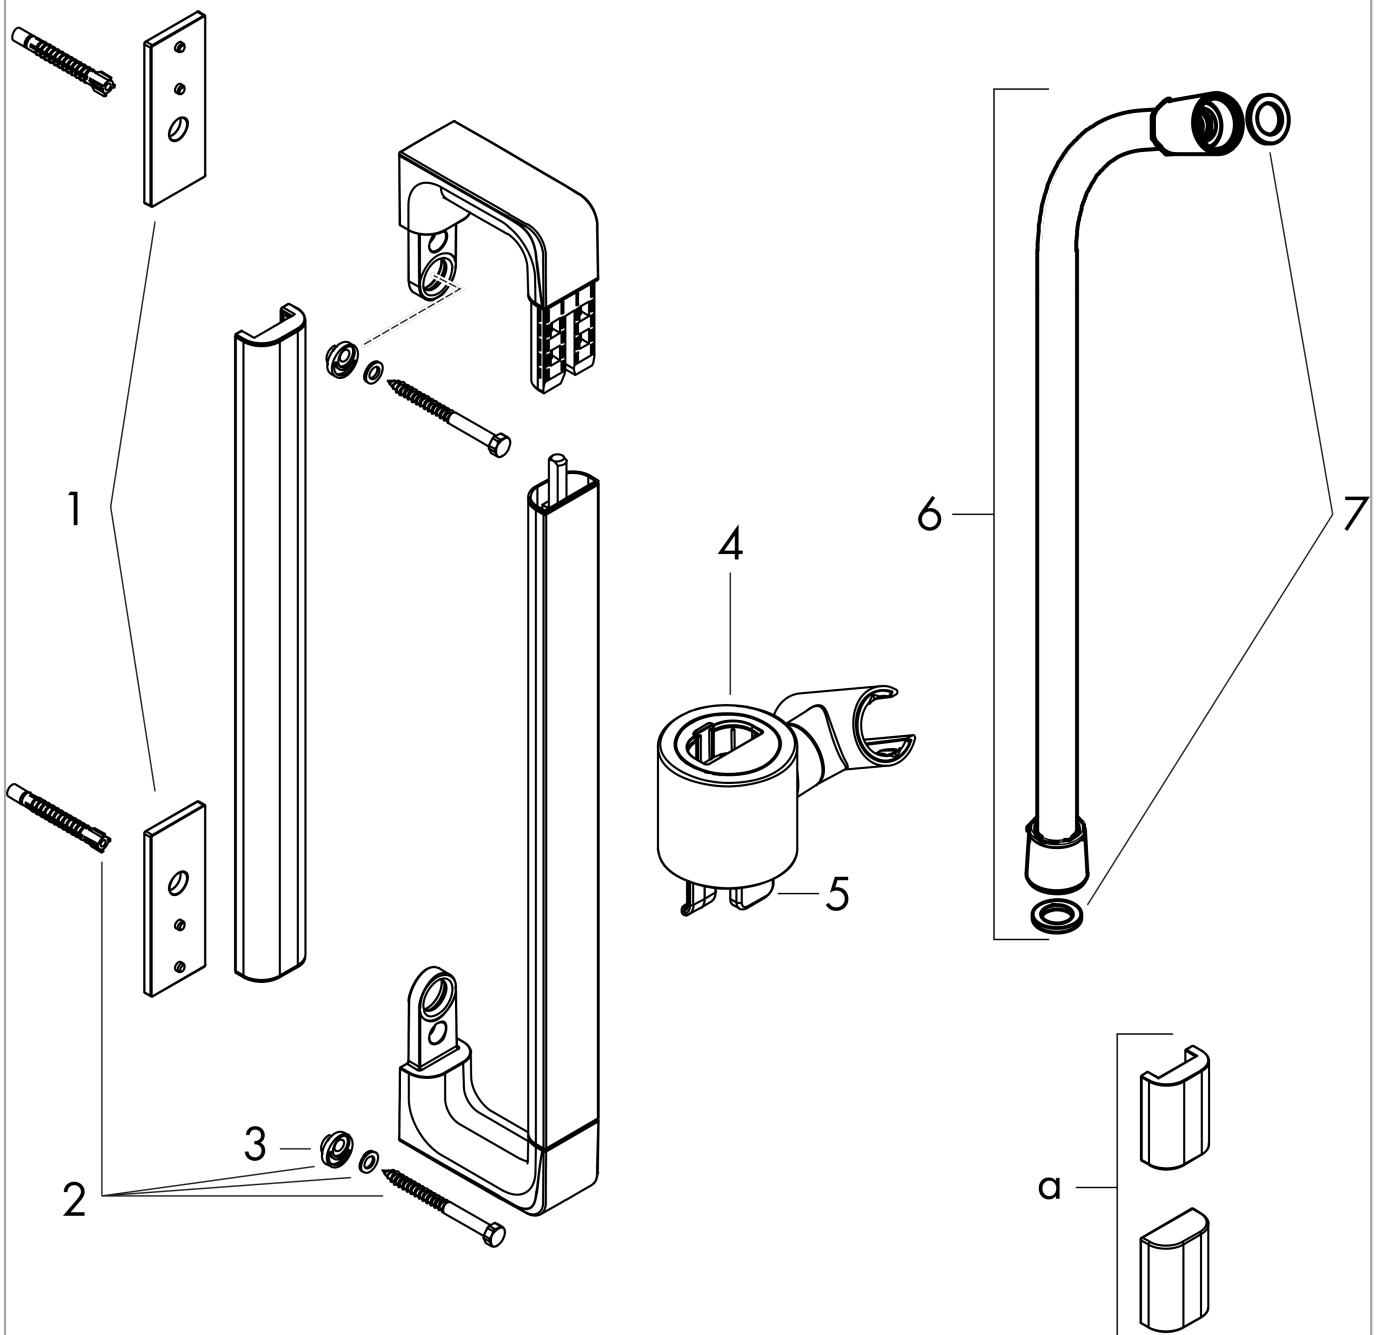

AXOR Citterio E
Shower bar 0.90 m with shower hose 1.60 m
Surfaces: **Chrome** Article Number: **36736000**

Exploded Drawing

Year of production: >10/15

AXOR Citterio E
Shower bar 0.90 m with shower hose 1.60 m
 Surfaces: **Chrome** Article Number: **36736000**

Spare part list

Year of production: >10/15

Pos.		Article Number	Price	PU
1	tile-matching-disk 7 mm	92406000	-	1
2	mounting set	92841000	-	1
3	excentric socket	97604000	-	1
4	support, assy	92726000	-	1
5	brake block	93442000	-	1
6	shower hose Isiflex'B 1,60 m	28276000	-	1
7	seal	98058000	-	1
a	set of covers	42871000	-	1