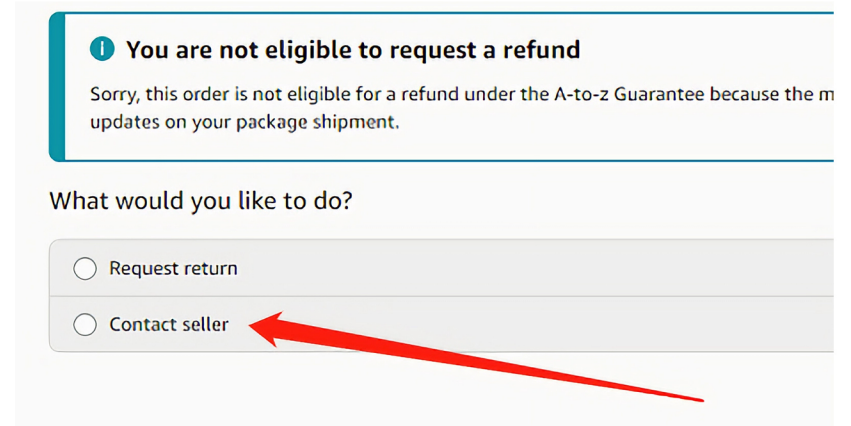

If you would like to know where the rest of the package has arrived, please contact us through Amazon. We will get back to you within 12 hours.

You can contact us in the following ways:

1. Find your order in the list and Select **【Problem with order】** .

2. Choose your topic from list displayed and Select **【Contact seller】** .

3. We will get back to you immediately as soon as we receive your message.

Location of hardware package

14