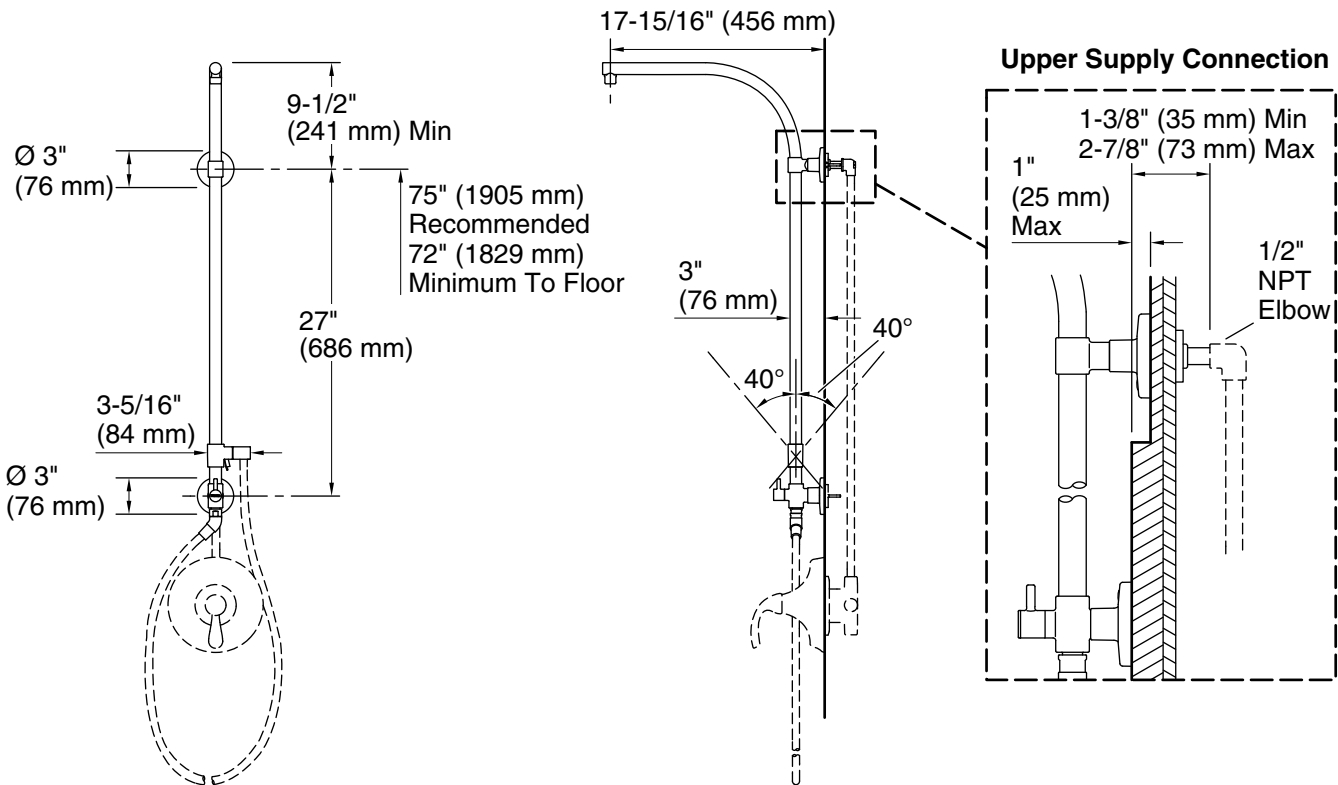

Included Components

- Additional Components:
- Adapter
 - Diverter
 - Handshower bracket
 - Slidebar

Codes/Standards

ASME A112.18.1/CSA B125.1

KOHLER® Faucet Lifetime Limited Warranty

See website for detailed warranty information.

NOTE: Valve trim and hose illustrated for dimensioning only, not included in the product.

Technical Information

All product dimensions are nominal.

Drain included: No

Notes

Install this product according to the installation guide.

Order deep roughing-in kit if the distance from the elbow to the finished wall surface is between $2\text{-}7/8''$ (73 mm) to $4''$ (102 mm).

Order shallow roughing-in kit if the distance from the elbow to the finished wall surface is less than $1\text{-}3/8''$ (35 mm).

Order large escutcheon/mounting collar kit if the supply connection hole diameter is between $1\text{-}1/4''$ (32mm) to $2\text{-}1/4''$ (57 mm).

A $3''$ (76 mm) escutcheon/mounting collar is supplied to fit a $1''$ (25 mm) to $1\text{-}1/4''$ (32 mm) supply connection hole diameter.