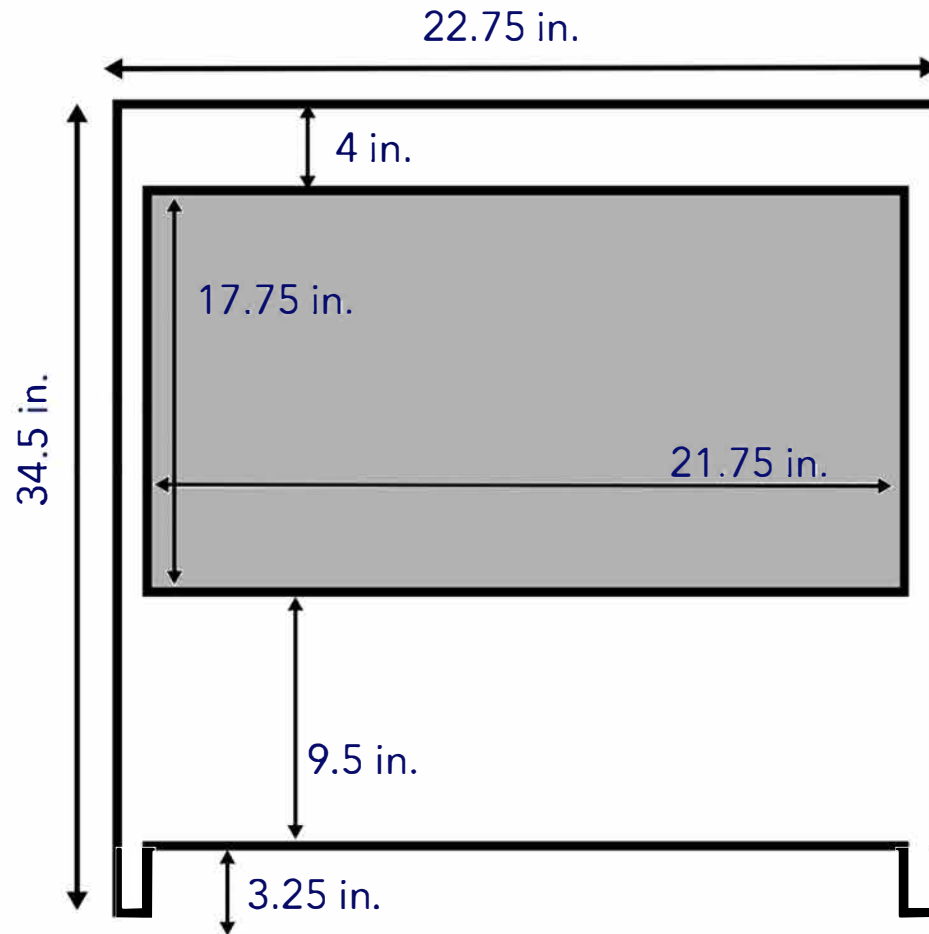

# 24-inch Vanity (Back View)

All measurements are approximate and rounded to the nearest quarter inch.  
Please allow for a slight margin of error.