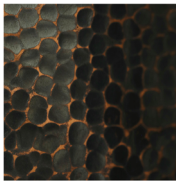

Alquimia: Pipa Grande

info@wakanine.com || 512-284-9672
Specifications subject to change without notice

FINISHES:

Gold (GOL)

Brown (CAF)

Charcoal (CHA)

SPECIFICATIONS:

- Height:** 15.75 inches (400mm)
- Width:** 5.9 inches (150mm)
- Diameter:** 5.9 inches (150mm)
- Weight:** 4.9 lbs (2.2 kg)
- Cord Length:** 10' (3.05m)

MATERIALS:

- Hand Raised Copper Shade
- 10' Cord with E26 Socket (SVT-3; 120v)
- Black Pan Canopy (4.9" W x 1" H)
- Black Socket Cap
- Lamping *NOT* supplied

SKU BUILDER

Manufacturer	Range	Model	Size	Finish
L U M	A L Q	P I P	G R A	
Luminosa - LUM	Copper - ALQ	Pipa - PIP	Large - GRA	Gold - GOL Brown - CAF Charcoal - CHA