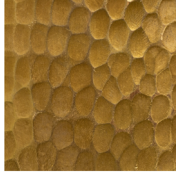

Alquimia: Pipa Grande

info@wakanine.com || 512-284-9672
Specifications subject to change without notice

FINISHES:

Gold (GOL)

Brown (CAF)

Charcoal (CHA)

SPECIFICATIONS:

- Height:** 15.75 inches (400mm)
- Width:** 5.9 inches (150mm)
- Diameter:** 5.9 inches (150mm)
- Weight:** 4.9 lbs (2.2 kg)
- Cord Length:** 10' (3.05m)

MATERIALS:

- Hand Raised Copper Shade
- 10' Cord with E26 Socket (SVT-3; 120v)
- Black Pan Canopy (4.9" W x 1" H)
- Black Socket Cap
- Lamping *NOT* supplied

SKU BUILDER

Manufacturer	Range	Model	Size	Finish
L U M	A L Q	P I P	G R A	
Luminosa - LUM	Copper - ALQ	Pipa - PIP	Large - GRA	Gold - GOL Brown - CAF Charcoal - CHA