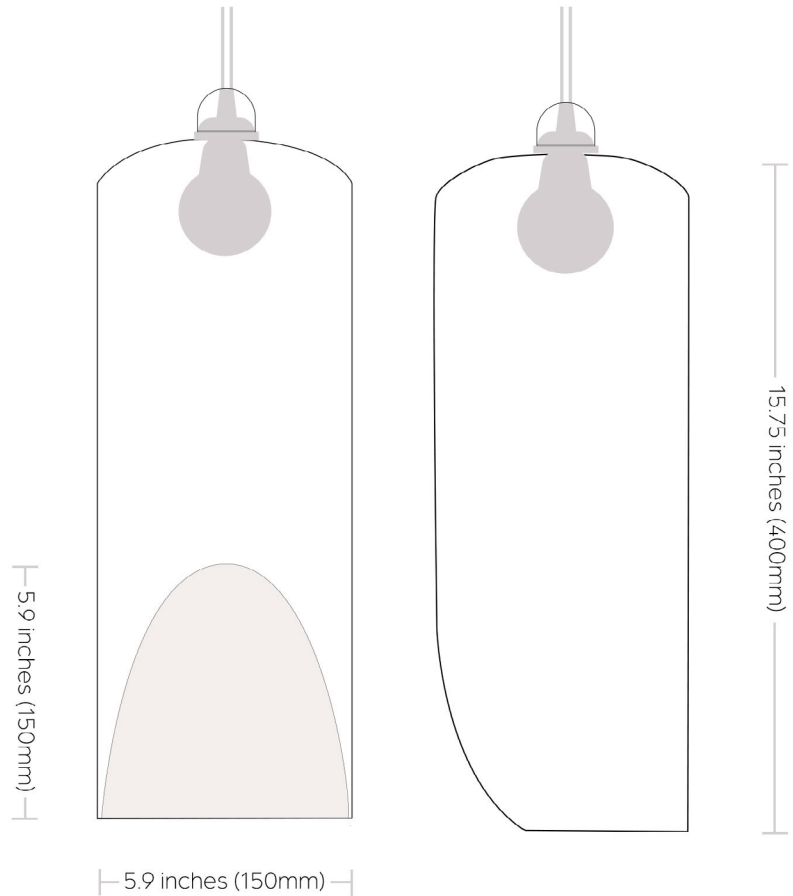

Alquimia: Pipa Grande

info@wakanine.com || 512-284-9672
Specifications subject to change without notice

FINISHES:

Gold (GOL)

Brown (CAF)

Charcoal (CHA)

SPECIFICATIONS:

- Height:** 15.75 inches (400mm)
- Width:** 5.9 inches (150mm)
- Diameter:** 5.9 inches (150mm)
- Weight:** 4.9 lbs (2.2 kg)
- Cord Length:** 10' (3.05m)

MATERIALS:

- Hand Raised Copper Shade
- 10' Cord with E26 Socket (SVT-3; 120v)
- Black Pan Canopy (4.9" W x 1" H)
- Black Socket Cap
- Lamping *NOT* supplied

SKU BUILDER

Manufacturer	Range	Model	Size	Finish
L U M	A L Q	P I P	G R A	
Luminosa - LUM	Copper - ALQ	Pipa - PIP	Large - GRA	Gold - GOL Brown - CAF Charcoal - CHA