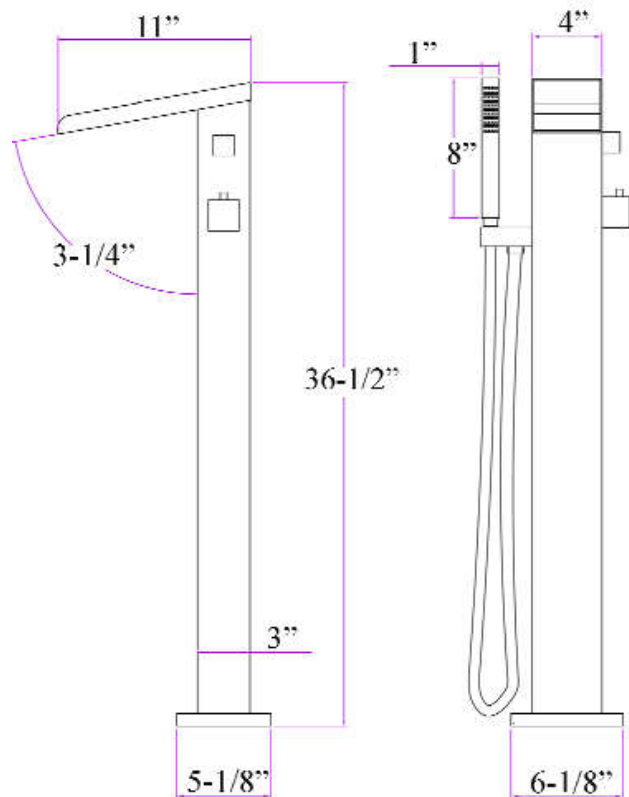

# COOMERA FREESTANDING TUB FILLER

Cat. No.  
7918

## Features:

- ▶ Constructed of 304 graded stainless steel
- ▶ Thermostatic control within 1° celcius
- ▶ Spout reach 9"
- ▶ Luxurious waterfall design
- ▶ 1/2 NPT connection
- ▶ Spout is 4" wide by 11" long
- ▶ Includes handshower with 66" hose
- ▶ Flow rate is 6-6.5 GPM at 65-70 PSI
- ▶ Flow rate handshower 2.5 GPM. Optional regulator in parts bag reduces flow rate to 2.0 GPM for CA requirements.
- ▶ Mounting plate mounts to wood or tile floor

## Finishes:

- SP** Polished Stainless Steel
- SB** Brushed Stainless Steel

D: 5-1/8"  
W: 11"  
H: 36-1/2"

**WARNING:** This product can expose you to chemicals, including lead which is known to the State of California to cause cancer or birth defects or other reproductive harm, for more information, go to [www.p65warnings.ca.gov](http://www.p65warnings.ca.gov)