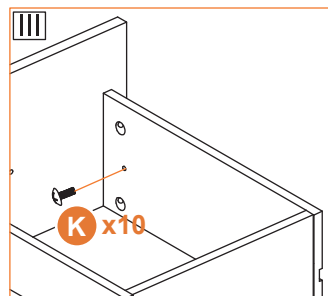

x5

19

x5

20

Tips

- This product is for indoor use only. The seller does not assume any responsibility and liability for damages caused by the following aspects:
 1. The product is used for a purpose other than its intended use and/or is changed/modified from the original one.
 2. The product is not installed/used properly under the guidelines of the instructions.
- If there are missing and/or defective part(s) after receiving the product, please stop assembling and contact us for help in time.
- Please assemble the product on a spacious place. But please do not place the unpackaged product on the ground directly, or stand/sit on the parts of this product to avoid cracking or deforming of the board. In addition, it is highly recommended that you wear gloves to avoid being cut by the edges of the product during installation.
- It is recommended that you refer to the schematic diagram to make the whole installation process easier when assembly. Align all the screws to the corresponding pre-drilled holes first, and then tighten the screws one by one after all the parts are in the correct position.
- Do not expose the product to direct sunlight or rain and/or place it in a damp place. Failure to do so may accelerate deformation, discoloration, or cause cracks. Please do not touch sharp objects or corrosive chemicals, which may damage the surface of the item.
- Please clean with a damp cloth for daily maintenance, then dry immediately.