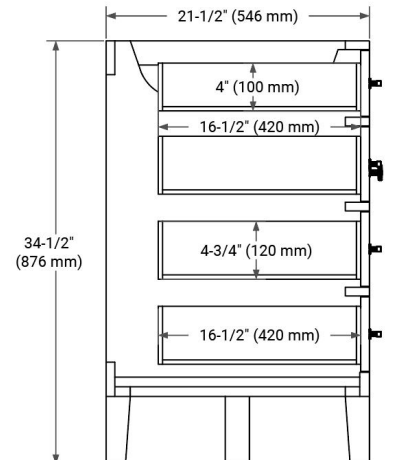

## BASE CABINET DIMENSIONS

72" W x 21.5" D x 34.5" H

# 73" DOUBLE OVAL SINK COUNTERTOP WITH 1.5 IN. THICKNESS

## OVERALL DIMENSIONS

73" W x 22" D x 1.5" H