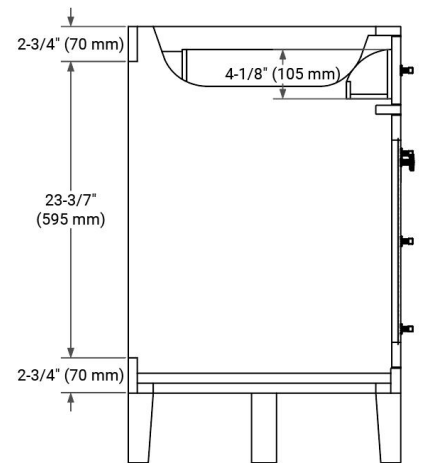

72" DOUBLE SINK BASE CABINET

BASE CABINET DIMENSIONS

72" W x 21.5" D x 34.5" H

FEATURES

- Solid Oak wood and Plywood veneers
- Soft-close system
- Dovetail construction
- 45 degrees fall-out drawer
- Natural rattan-decorated doors

AVAILABLE COLORS

Oak

HARDWARE FINISHES

Matte Black

SIDE VIEW

PLAN VIEW