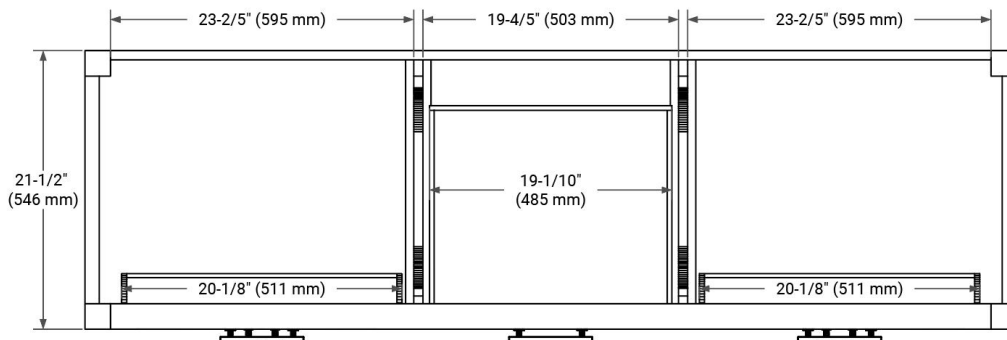

72" DOUBLE SINK BASE CABINET

BASE CABINET DIMENSIONS

72" W x 21.5" D x 34.5" H

FEATURES

- Solid Oak wood and Plywood veneers
- Soft-close system
- Dovetail construction
- 45 degrees fall-out drawer
- Natural rattan-decorated doors

AVAILABLE COLORS

Oak

HARDWARE FINISHES

Matte Black

SIDE VIEW

PLAN VIEW