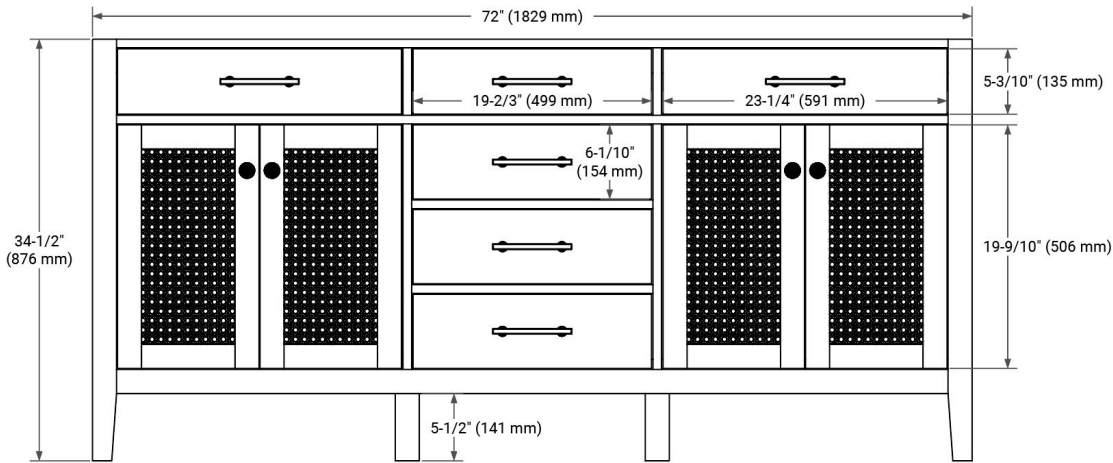

HARDWARE FINISHES

Matte Black

FRONT VIEW

SIDE VIEW