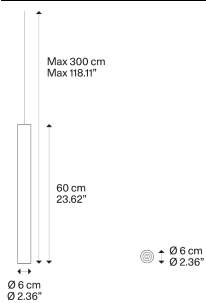

A-Tube medium

Light source

Medium Base  
E26 Par 16 LED  
1 x max 8 W  
120 V

W / L max 6 cm–2.4"  
Ø max 5 cm–1.96"

Bulb not included

Structure: Metal

Code

Matte White – 9010	09623 1000U
Matte Black – 9005	09623 2000U
Coppery Bronze	09623 3500U

Net weight: 3.13 lbs

Parcels: 1

IP20

Energy Saving

Dim

Cluster suspension lamps must be installed on a *canopy*: find out more on [lodes.com/en/canopies](https://lodes.com/en/canopies)

## A-Tube medium

Medium Base  
E26 Par 16 LED  
1 x max 8 W  
120 V

W / L max 6 cm–2.4"  
Ø max 5 cm–1.96"

## Photometric data