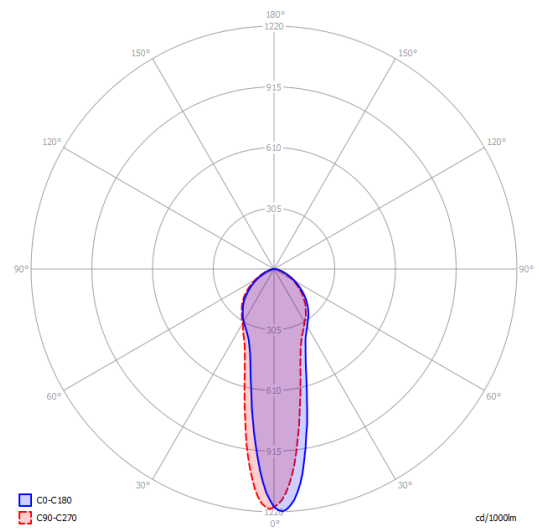

Net weight: 3.13 lbs

Parcels: 1

IP20

Energy Saving

Dim

Cluster suspension lamps must be installed on a *canopy*: find out more on [lodes.com/en/canopies](https://lodes.com/en/canopies)

## A-Tube medium

Medium Base  
E26 Par 16 LED  
1 x max 8 W  
120 V

W / L max 6 cm–2.4"  
Ø max 5 cm–1.96"

## Photometric data