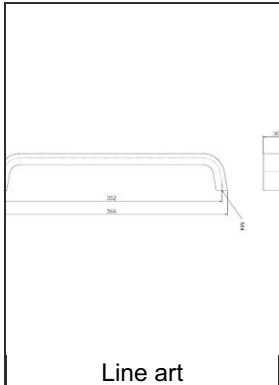

Finish Gabiano Bronze

Length - Overall Dimensions 14 3/8 in*

Screw/Nail M4 (Included)

TECHNICAL SPECIFICATIONS

Product №	441352GBRZ
Pulls and Knobs Style	Modern
Type	Appliance pulls
Material	Aluminum
Width - Overall Dimensions	1 3/16 in*
Color Group	Brown and Bronze Group
Finish Number	GBRZ
Suggested Price	From \$100.00 to \$200.00
Projection - Overall Dimensions	1 11/16 in*

Disclaimer

Measures shown with an asterisk (*) have been converted as per your preference. These are not the official measures. To view the measures specified by the manufacturer, [click here](#).

SUGGESTED PRODUCTS

Inspiration Board - 97703B

Product № 97703B

RELATED DOCUMENTS

Decorative hardware

Line art

PRODUCT PHOTOS