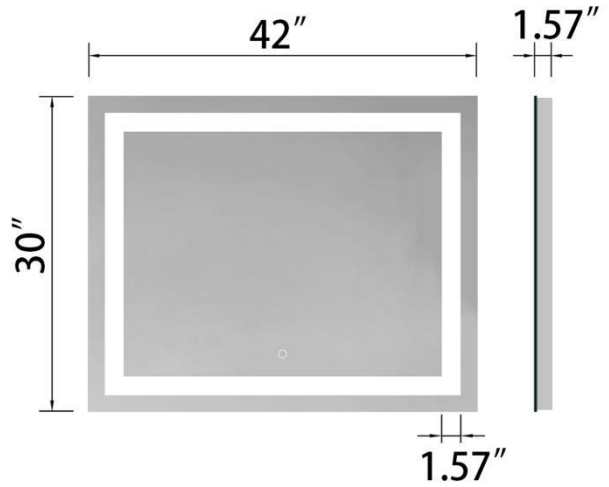

## Bathroom / Vanity Mirror Introduction

Net Weight: 24.47 lbs

MA024230TD-OL 42" L x 30" W Wall Mounted Dimmable Makeup LED Bathroom Vanity Mirror with Lights Backlit and Anti-Fog			
<b>Mount Type</b>	Wall Mounted; Mounts to Dresser	<b>Mirror Type</b>	Bathroom / Vanity; Makeup / Shaving; Overmantel;Dresser
<b>Shape</b>	Rectangle	<b>Orientation</b>	Horizontal
<b>Storage Included</b>	No	<b>Power Source</b>	Hardwired / Plug-in
<b>Lighting Included</b>	Yes	<b>Bulb Type</b>	LED
<b>Shaver Socket</b>	Shaver Socket	<b>Glass Distortion &amp; Magnification</b>	No
<b>Magnifying</b>	No	<b>Supplier Intended and Approved Use</b>	Residential Use; Non Residential Use
<b>Mirror Finishes</b>	Fog Free	<b>Size</b>	42" L x 30" W
<b>Thickness</b>	1.57"	<b>Weight</b>	24.47lbs