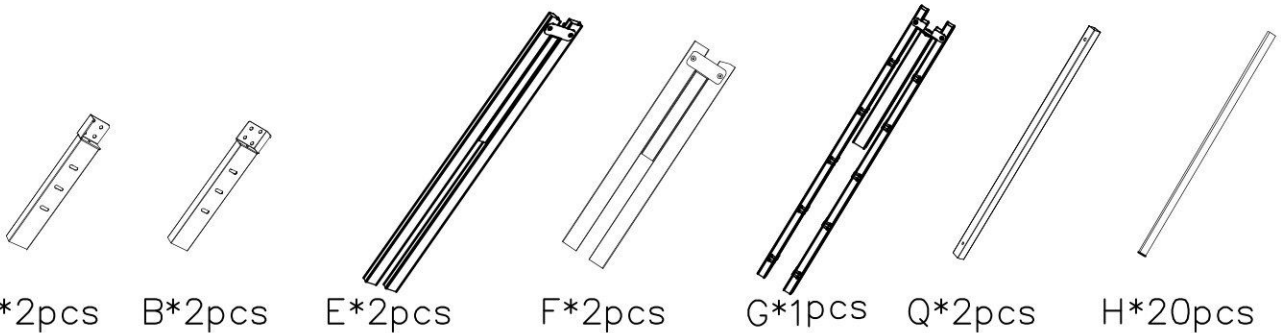

Platform Bed Set-up Instruction

Size: Full/Queen/King/CalKing

If you have any questions about the product, please don't hesitate to contact us. You can reach us through your order. Thanks for your support!

Bed Frame Parts List

Accessories List

Step1

Step2

Step3

Step4

Step5

In the last step, Please make sure all the screws are tightened .