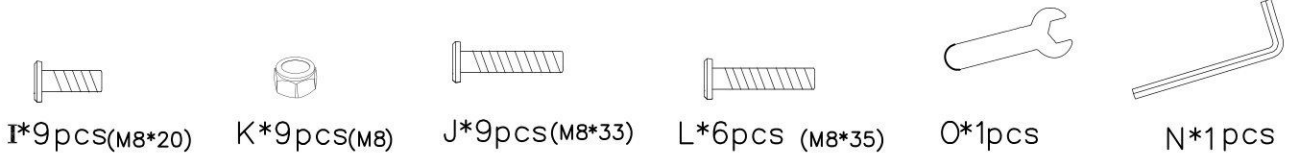

Platform Bed Set-up Instruction

Size: Full/Queen/King/CalKing

If you have any questions about the product, please don't hesitate to contact us. You can reach us through your order. Thanks for your support!

Bed Frame Parts List

Accessories List

Step1

Step2

Step3

Step4

Step5

In the last step, Please make sure all the screws are tightened .