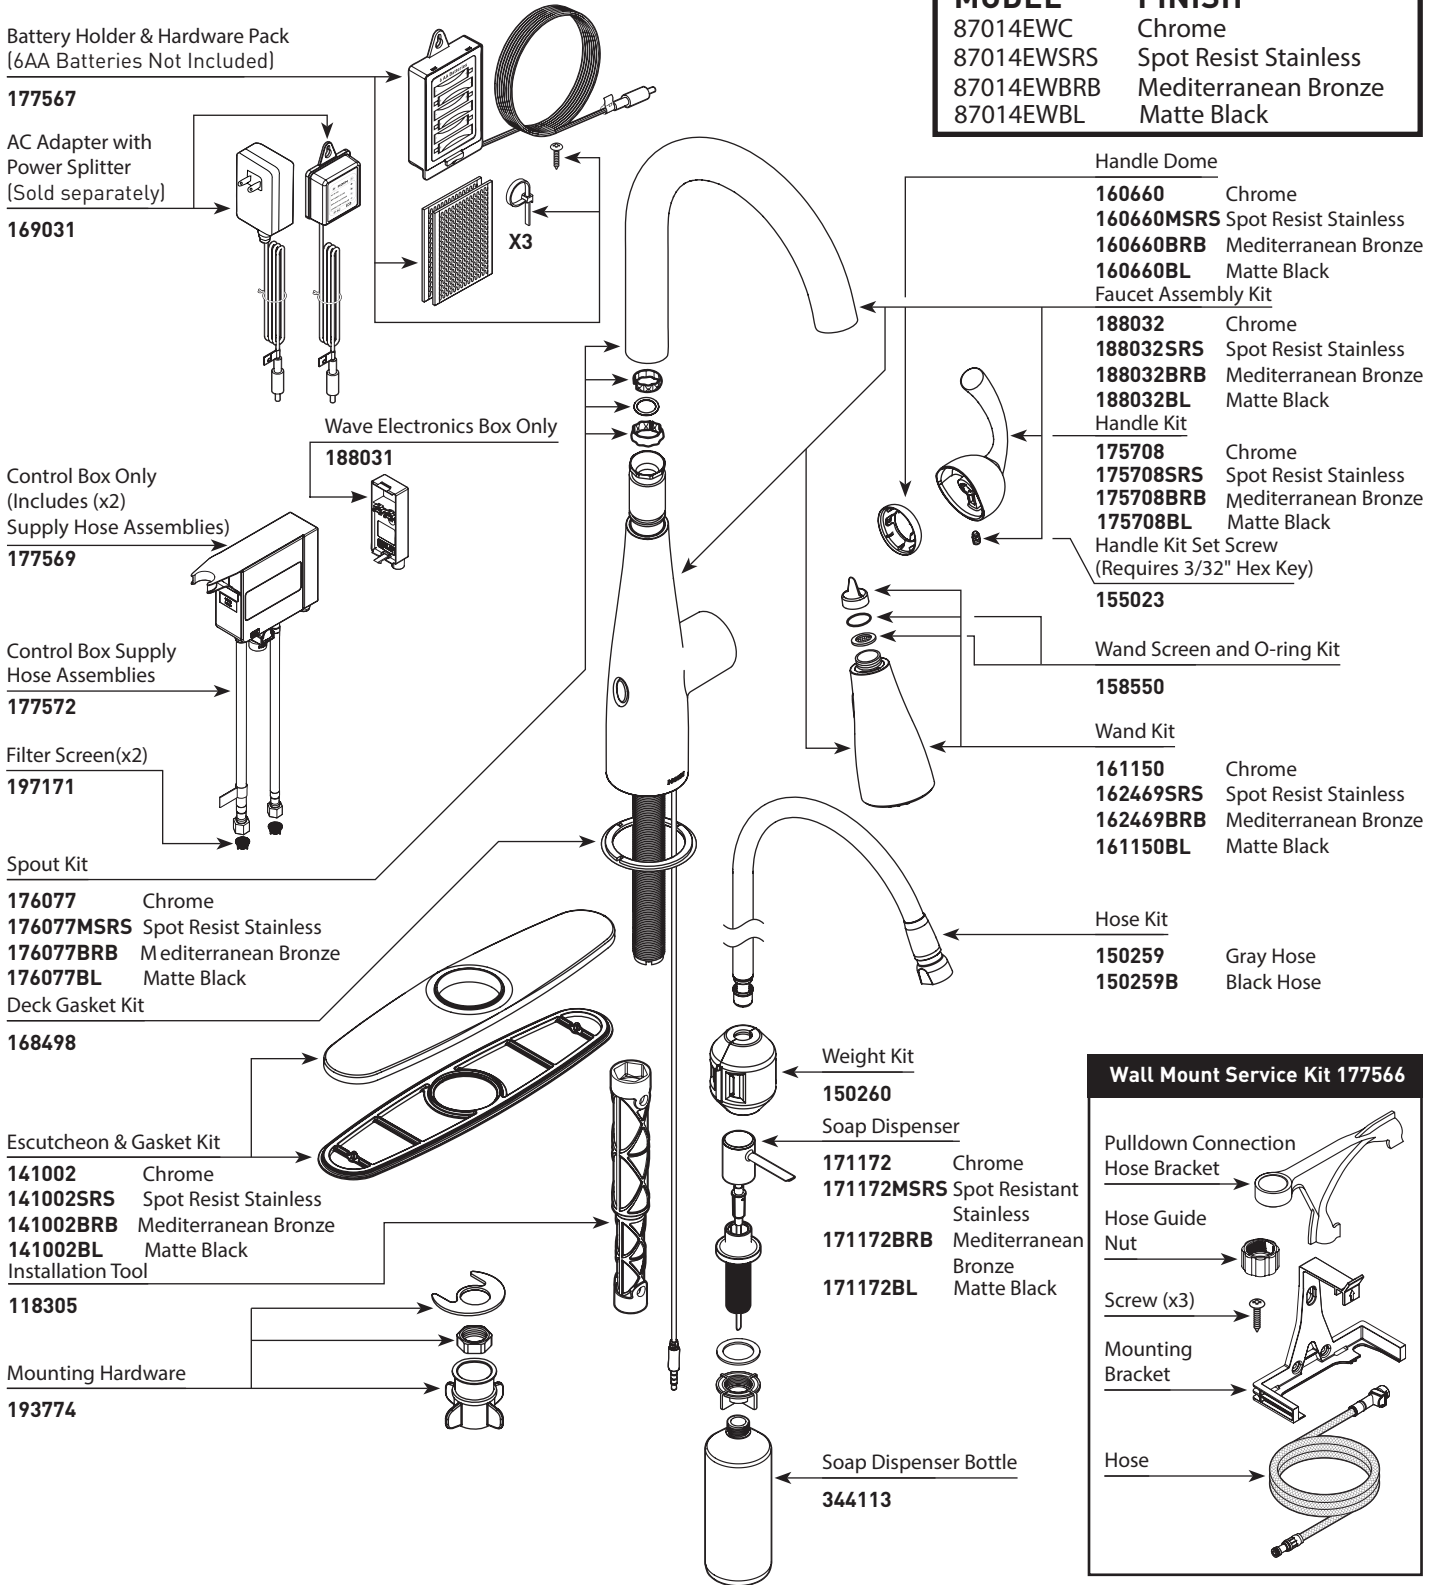

Wall Mount Service Kit 177566

- Pulldown Connection Hose Bracket
- Hose Guide Nut
- Screw (x3)
- Mounting Bracket
- Hose

MOEN

Illustrated Parts

■ Order by Part Number

ESSIE™	
Hands-Free, Single-Handle High Arc Pulldown Kitchen Faucet	
MODEL	FINISH
87014EWC	Chrome
87014EWSRS	Spot Resist Stainless
87014EWBRB	Mediterranean Bronze
87014EWBL	Matte Black

177569

Filter Plug & O-Ring (x2)

179639

Control Box Supply Hose Assemblies

177572

Spout Kit

176077 Chrome
176077MSRS Spot Resist Stainless
176077BRB Mediterranean Bronze
176077BL Matte Black

Deck Gasket Kit

Hose Kit

150259 Gray Hose
150259B Black Hose

Weight Kit

150260

Soap Dispenser

171172 Chrome
171172MSRS Spot Resist Stainless

171172BRB Mediterranean Bronze

171172BL Matte Black

Soap Dispenser Bottle

344113

Wall Mount Service Kit 177566

Pulldown Connection

Hose Bracket

Hose Guide Nut

Screw (x3)

Mounting Bracket