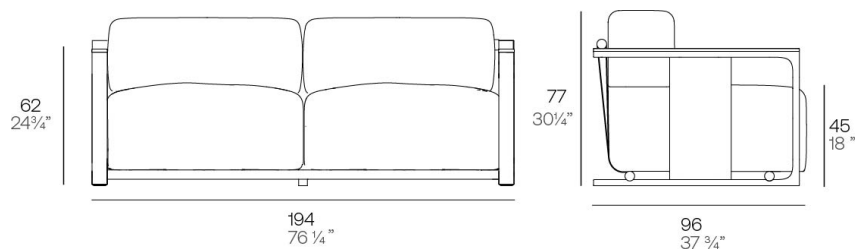

Weight: 72 Kg

Tulum. Sofá L
Tulum. Large Sofa
ref. 65071

Finishes

finishes

ALUMINIUM

Ref. 65071E

white

smoked