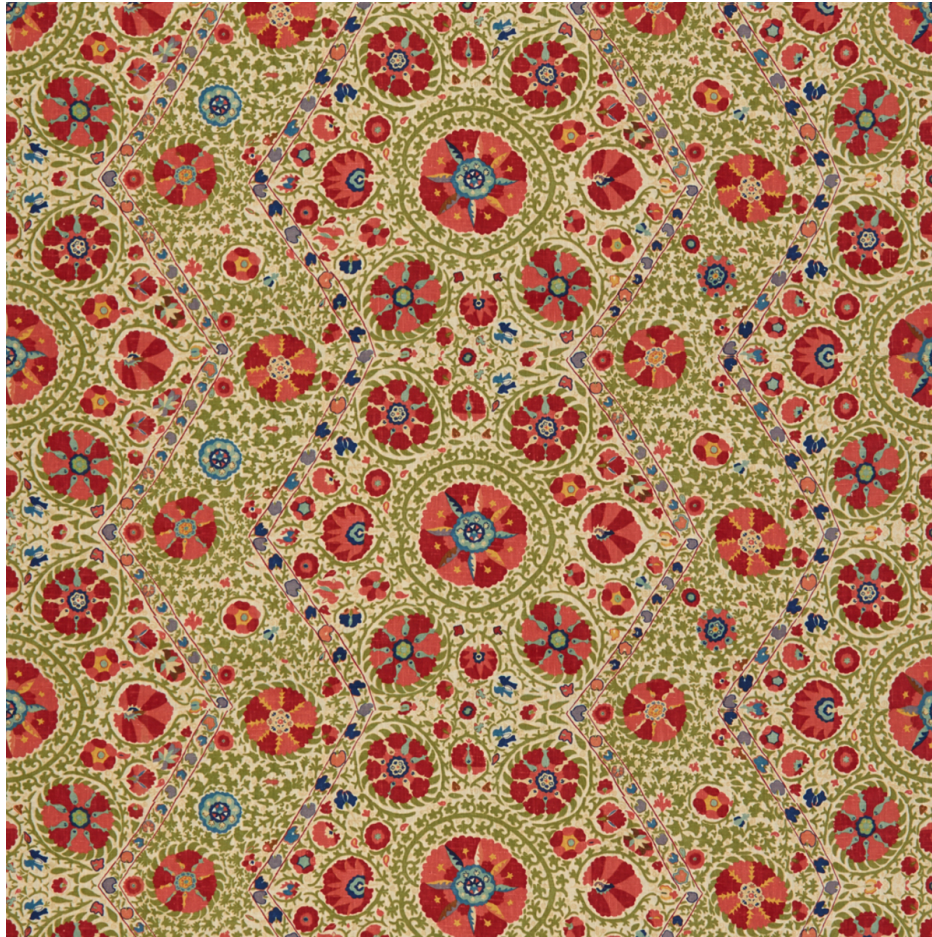

**Turkistan - Red/Green**  
SKU: 2013142.319.0

**LEE JOFA**

SKU: **2013142.319.0**

Repeat UOM: **in in (0 cm)**

Horizontal Repeat: **52 in (132.08 cm)**

Type: **Print**

End Use: **Multipurpose**

Width: **52 in (132.08 cm)**

Vertical Repeat: **19.75 in (50.17 cm)**

Brand: **Lee Jofa**

Railroaded: **No**

Composition: **Linen - 100%**