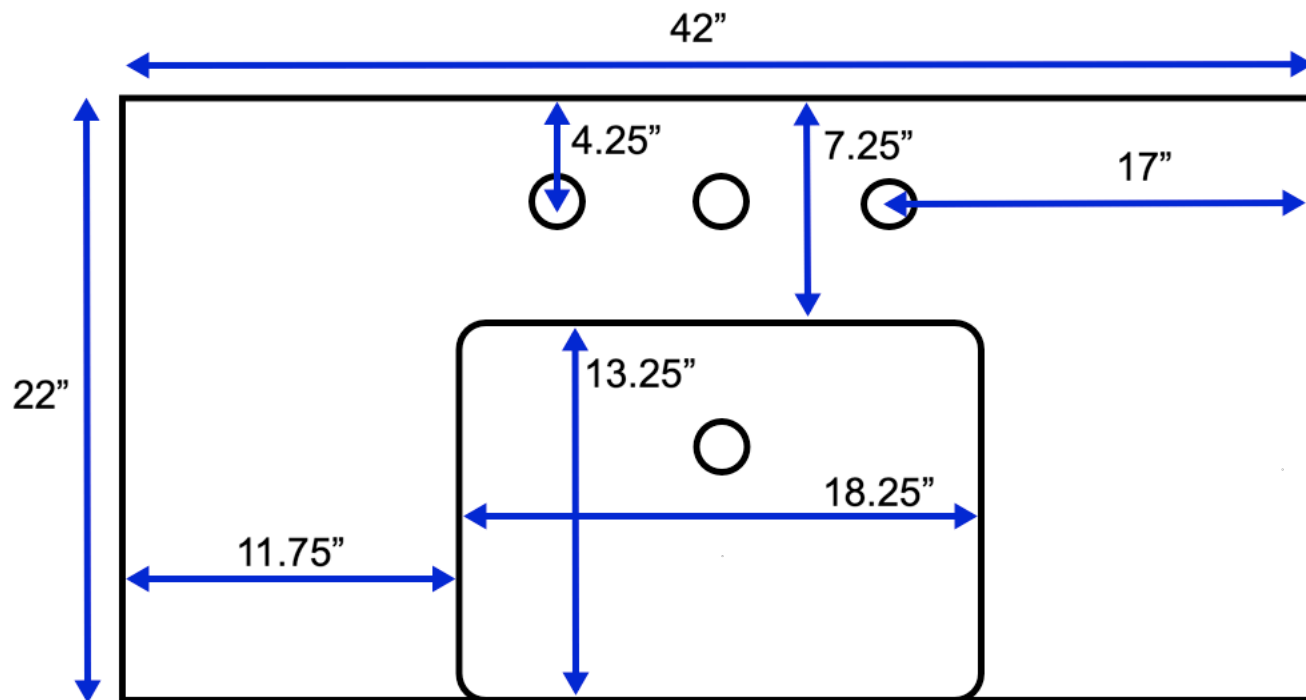

Charlotte 42-inch Bath Vanity (Top View)

All measurements are approximate and rounded to the nearest quarter inch.
Please allow for a slight margin of error.