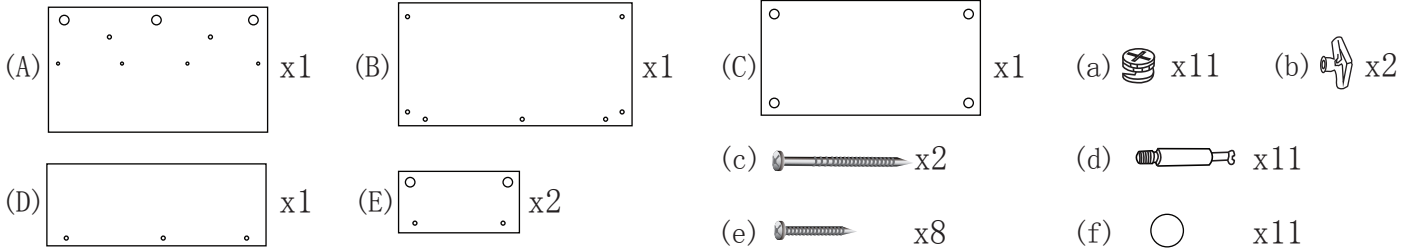

Wall Mounted Nightstand

TOOLS REQUIRED

Phillips screwdriver

Power drill

5/16 in. drill bit

Level

Pencil

PACKAGE CONTENTS