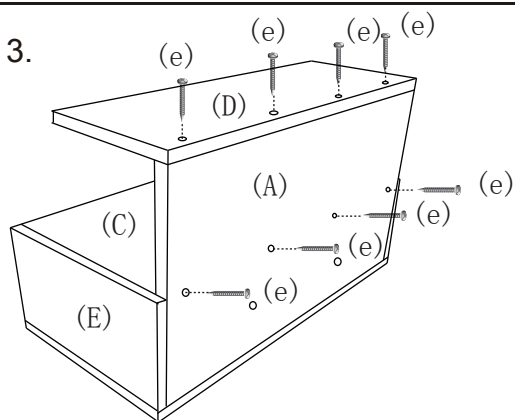

Wall Mounted Nightstand

TOOLS REQUIRED

Phillips screwdriver

Power drill

5/16 in. drill bit

Level

Pencil

PACKAGE CONTENTS