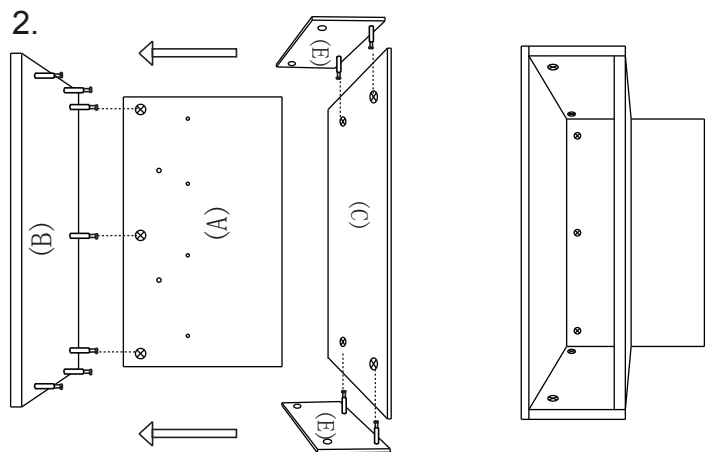

Wall Mounted Nightstand

TOOLS REQUIRED

Phillips screwdriver

Power drill

5/16 in. drill bit

Level

Pencil

PACKAGE CONTENTS