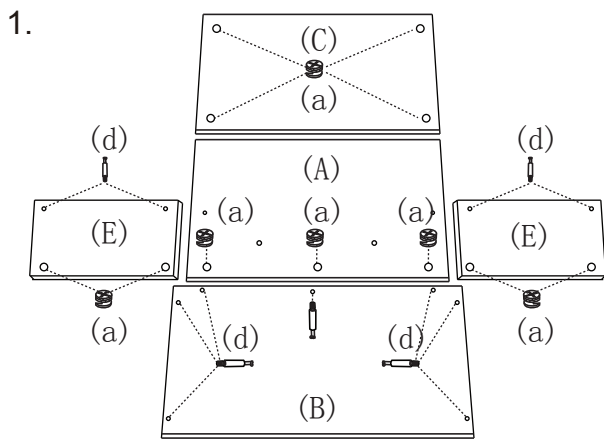

Wall Mounted Nightstand

TOOLS REQUIRED

Phillips screwdriver

Power drill

5/16 in. drill bit

Level

Pencil

PACKAGE CONTENTS