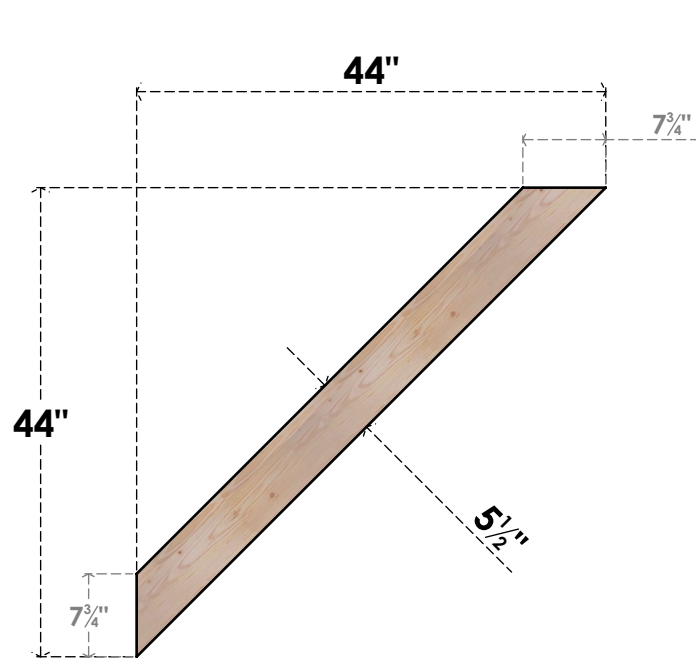

BRC06X44X44TRA00SDF

5 1/2"W X 44"D X 44"H TRADITIONAL SMOOTH BRACE, DOUGLAS FIR

SIDE

FRONT

EKENA MILLWORK
 2300 WEST MAIN ST.
 CLARKSVILLE, TX 75426
 TOLL FREE: 866-607-0453
 WWW.EKENAMILLWORK.COM

NOTES

1. INSTALLATION TO BE COMPLETED IN ACCORDANCE WITH MANUFACTURER'S SPECIFICATIONS.
2. DRAWING MAY NOT BE TO SCALE
3. THIS DRAWING IS INTENDED FOR DESIGN AND PLANNING PURPOSES ONLY.
4. ALL INFORMATION CONTAINED HEREIN WAS CURRENT AT THE TIME OF DEVELOPMENT BUT MUST BE REVIEWED AND APPROVED BY THE PRODUCT MANUFACTURER TO BE CONSIDERED ACCURATE.
5. PRODUCTS ARE NOT KILN DRIED. THIS ITEM IS UNIQUE AND WILL CONTAIN THE NATURAL VARIATIONS THAT THE WOOD SPECIES OFFERS. THIS MAY RESULT IN VARIATIONS UP TO 1/4"