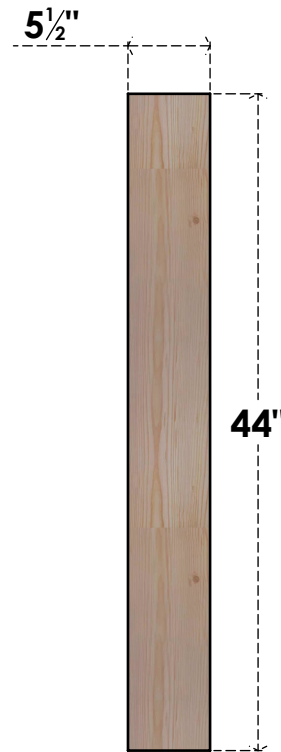

BRC06X44X44TRA00SDF

5 1/2"W X 44"D X 44"H TRADITIONAL SMOOTH BRACE, DOUGLAS FIR

SIDE

FRONT

EKENA MILLWORK
 2300 WEST MAIN ST.
 CLARKSVILLE, TX 75426
 TOLL FREE: 866-607-0453
 WWW.EKENAMILLWORK.COM

NOTES

1. INSTALLATION TO BE COMPLETED IN ACCORDANCE WITH MANUFACTURER'S SPECIFICATIONS.
2. DRAWING MAY NOT BE TO SCALE
3. THIS DRAWING IS INTENDED FOR DESIGN AND PLANNING PURPOSES ONLY.
4. ALL INFORMATION CONTAINED HEREIN WAS CURRENT AT THE TIME OF DEVELOPMENT BUT MUST BE REVIEWED AND APPROVED BY THE PRODUCT MANUFACTURER TO BE CONSIDERED ACCURATE.
5. PRODUCTS ARE NOT KILN DRIED. THIS ITEM IS UNIQUE AND WILL CONTAIN THE NATURAL VARIATIONS THAT THE WOOD SPECIES OFFERS. THIS MAY RESULT IN VARIATIONS UP TO 1/4"