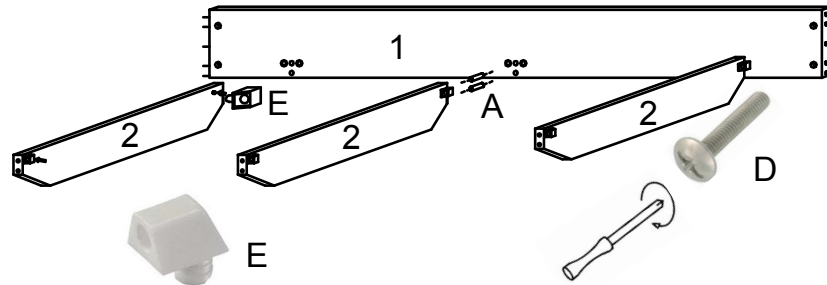

MADE IN ITALY

ICON BED

ASSEMBLY INSTRUCTIONS

IMPORTANT
ASSEMBLING THIS
UNIT NEEDS
MINIMUM 2 PEOPLE

NO
DON'T USE THE DRILL

LEGEND

1	Side rails
2	Ring / Slat support
3	Side rails
4	Footboard
5	Under headboard
6	Headboard

1
Fit the slat supports to the side rail, using the screws 4MA

2
Assemble the other side rail on the slat supports and assemble the footboard, using the pins, cams and wooden dowels

PARTS CHECKLIST

A		Wooden dowels (24 pcs)
B		Cams (8 pcs)
C		Pins (8 pcs)
D		Screws TBL 4MA (6 pcs)
E		Cams for TBL 4MA (6 pcs)
F		Screws TBL 6MA (18 pcs)

IMPORTANT
ASSEMBLING THIS
UNIT NEEDS
MINIMUM 2 PEOPLE

NO
DON'T USE THE DRILL

LEGEND

1	Side rails
2	Ring / Slat support
3	Side rails
4	Footboard
5	Under headboard
6	Headboard

PARTS CHECKLIST

A		Wooden dowels (24 pcs)
B		Cams (8 pcs)
C		Pins (8 pcs)
D		Screws TBL 4MA (6 pcs)
E		Cams for TBL 4MA (6 pcs)
F		Screws TBL 6MA (18 pcs)