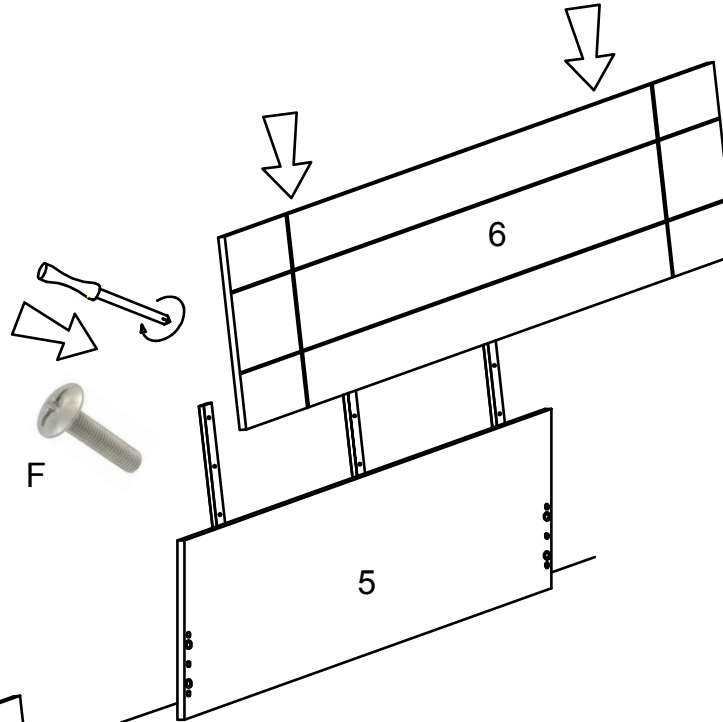

MADE IN ITALY

ICON BED

ASSEMBLY INSTRUCTIONS

IMPORTANT
ASSEMBLING THIS
UNIT NEEDS
MINIMUM 2 PEOPLE

NO
DON'T USE THE DRILL

LEGEND

1	Side rails
2	Ring / Slat support
3	Side rails
4	Footboard
5	Under headboard
6	Headboard

1
Fit the slat supports to the side rail, using the screws 4MA

2
Assemble the other side rail on the slat supports and assemble the footboard, using the pins, cams and wooden dowels

PARTS CHECKLIST

A		Wooden dowels (24 pcs)
B		Cams (8 pcs)
C		Pins (8 pcs)
D		Screws TBL 4MA (6 pcs)
E		Cams for TBL 4MA (6 pcs)
F		Screws TBL 6MA (18 pcs)

IMPORTANT
ASSEMBLING THIS
UNIT NEEDS
MINIMUM 2 PEOPLE

NO
DON'T USE THE DRILL

LEGEND

1	Side rails
2	Ring / Slat support
3	Side rails
4	Footboard
5	Under headboard
6	Headboard

PARTS CHECKLIST

A		Wooden dowels (24 pcs)
B		Cams (8 pcs)
C		Pins (8 pcs)
D		Screws TBL 4MA (6 pcs)
E		Cams for TBL 4MA (6 pcs)
F		Screws TBL 6MA (18 pcs)

Fit the iron bars first on the under headboard
and then on the hearboard, using the screws
6MA

IMPORTANT
ASSEMBLING THIS
UNIT NEEDS
MINIMUM 2 PEOPLE

NO
DON'T USE THE DRILL

LEGEND

1	Side rails
2	Ring / Slat support
3	Side rails
4	Footboard
5	Under headboard
6	Headboard