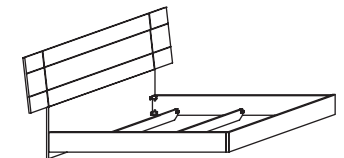

Fit the iron bars first on the under headboard
and then on the hearboard, using the screws
6MA

IMPORTANT
ASSEMBLING THIS
UNIT NEEDS
MINIMUM 2 PEOPLE

NO
DON'T USE THE DRILL

LEGEND

1	Side rails
2	Ring / Slat support
3	Side rails
4	Footboard
5	Under headboard
6	Headboard

4

Assemble the headboard to the side rails. Using the pins, cams and wooden dowels

PARTS CHECKLIST

A		Wooden dowels (24 pcs)
B		Cams (8 pcs)
C		Pins (8 pcs)
D		Screws TBL 4MA (6 pcs)
E		Cams for TBL 4MA (6 pcs)
F		Screws TBL 6MA (18 pcs)

5

Fit the iron corner on the side rails and to the under headboard, using the screws TSP 4x20

STAR INTERNATIONALTM
 FURNITURE, INC.
ESSENTIALS FOR LIVING[®]

STAR INTERNATIONAL FURNITURE, INC.

19511 PAULING, FOOTHILL RANCH, CA 92610 USA