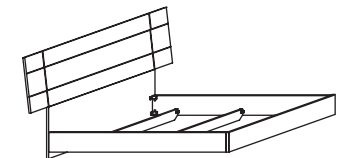

MADE IN ITALY

ICON BED

ASSEMBLY INSTRUCTIONS

IMPORTANT
ASSEMBLING THIS
UNIT NEEDS
MINIMUM 2 PEOPLE

NO
DON'T USE THE DRILL

LEGEND

1	Side rails
2	Ring / Slat support
3	Side rails
4	Footboard
5	Under headboard
6	Headboard

1
Fit the slat supports to the side rail, using the screws 4MA

2
Assemble the other side rail on the slat supports and assemble the footboard, using the pins, cams and wooden dowels

PARTS CHECKLIST

A		Wooden dowels (24 pcs)
B		Cams (8 pcs)
C		Pins (8 pcs)
D		Screws TBL 4MA (6 pcs)
E		Cams for TBL 4MA (6 pcs)
F		Screws TBL 6MA (18 pcs)