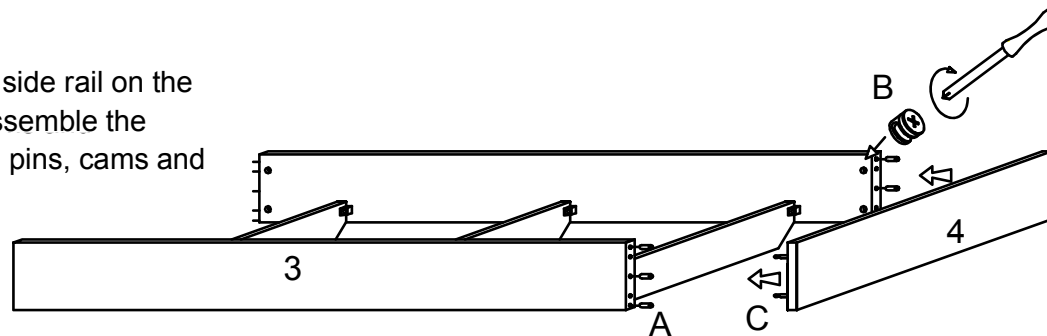

MADE IN ITALY

ICON BED

ASSEMBLY INSTRUCTIONS

IMPORTANT
ASSEMBLING THIS
UNIT NEEDS
MINIMUM 2 PEOPLE

NO
DON'T USE THE DRILL

LEGEND

1	Side rails
2	Ring / Slat support
3	Side rails
4	Footboard
5	Under headboard
6	Headboard

1
Fit the slat supports to the side rail, using the screws 4MA

2
Assemble the other side rail on the slat supports and assemble the footboard, using the pins, cams and wooden dowels

PARTS CHECKLIST

A		Wooden dowels (24 pcs)
B		Cams (8 pcs)
C		Pins (8 pcs)
D		Screws TBL 4MA (6 pcs)
E		Cams for TBL 4MA (6 pcs)
F		Screws TBL 6MA (18 pcs)