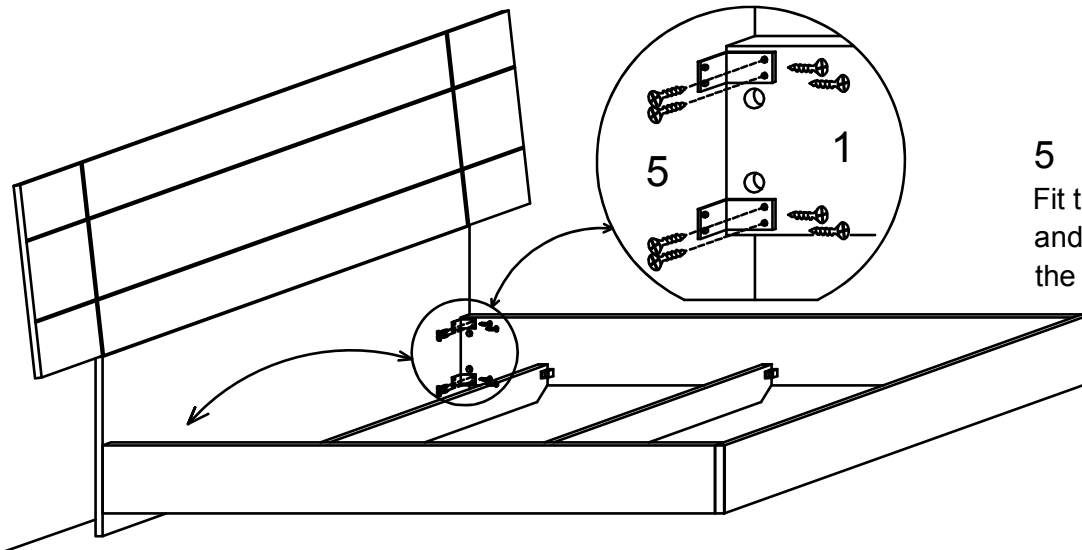

Fit the iron bars first on the under headboard
and then on the hearboard, using the screws
6MA

IMPORTANT
ASSEMBLING THIS
UNIT NEEDS
MINIMUM 2 PEOPLE

NO
DON'T USE THE DRILL

LEGEND

1	Side rails
2	Ring / Slat support
3	Side rails
4	Footboard
5	Under headboard
6	Headboard

4

Assemble the headboard to the side rails. Using the pins, cams and wooden dowels

PARTS CHECKLIST

A		Wooden dowels (24 pcs)
B		Cams (8 pcs)
C		Pins (8 pcs)
D		Screws TBL 4MA (6 pcs)
E		Cams for TBL 4MA (6 pcs)
F		Screws TBL 6MA (18 pcs)

5

Fit the iron corner on the side rails and to the under headboard, using the screws TSP 4x20

STAR INTERNATIONALTM
 FURNITURE, INC.
ESSENTIALS FOR LIVING[®]

STAR INTERNATIONAL FURNITURE, INC.

19511 PAULING, FOOTHILL RANCH, CA 92610 USA