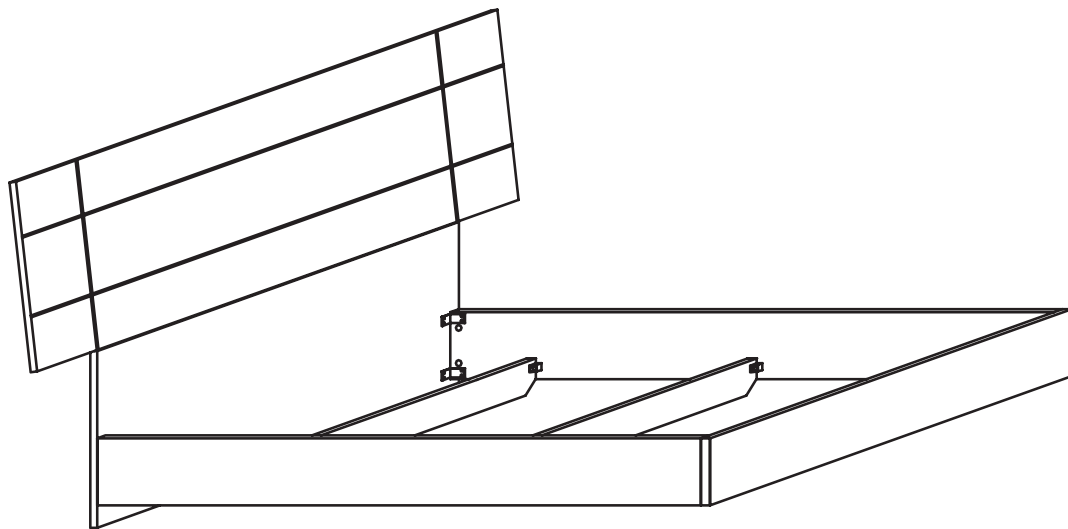

MADE IN ITALY

ICON BED

ASSEMBLY INSTRUCTIONS

IMPORTANT
ASSEMBLING THIS
UNIT NEEDS
MINIMUM 2 PEOPLE

NO
DON'T USE THE DRILL

LEGEND

1	Side rails
2	Ring / Slat support
3	Side rails
4	Footboard
5	Under headboard
6	Headboard

1
Fit the slat supports to the side rail, using the screws 4MA

2
Assemble the other side rail on the slat supports and assemble the footboard, using the pins, cams and wooden dowels

PARTS CHECKLIST

A		Wooden dowels (24 pcs)
B		Cams (8 pcs)
C		Pins (8 pcs)
D		Screws TBL 4MA (6 pcs)
E		Cams for TBL 4MA (6 pcs)
F		Screws TBL 6MA (18 pcs)