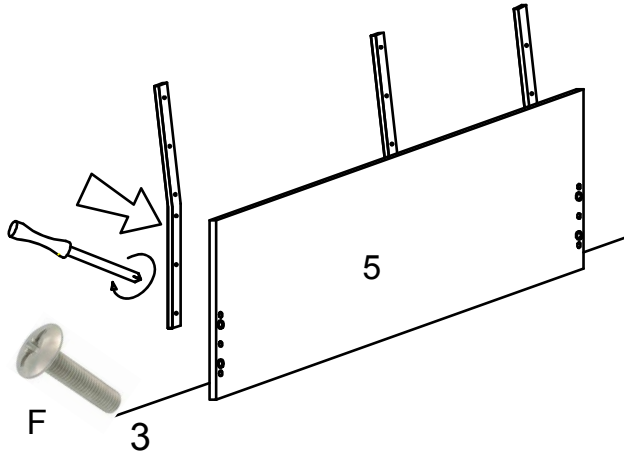

MADE IN ITALY

ICON BED

ASSEMBLY INSTRUCTIONS

IMPORTANT
ASSEMBLING THIS
UNIT NEEDS
MINIMUM 2 PEOPLE

NO
DON'T USE THE DRILL

LEGEND

1	Side rails
2	Ring / Slat support
3	Side rails
4	Footboard
5	Under headboard
6	Headboard

1
Fit the slat supports to the side rail, using the screws 4MA

2
Assemble the other side rail on the slat supports and assemble the footboard, using the pins, cams and wooden dowels

PARTS CHECKLIST

A		Wooden dowels (24 pcs)
B		Cams (8 pcs)
C		Pins (8 pcs)
D		Screws TBL 4MA (6 pcs)
E		Cams for TBL 4MA (6 pcs)
F		Screws TBL 6MA (18 pcs)

IMPORTANT
ASSEMBLING THIS
UNIT NEEDS
MINIMUM 2 PEOPLE

NO
DON'T USE THE DRILL

LEGEND

1	Side rails
2	Ring / Slat support
3	Side rails
4	Footboard
5	Under headboard
6	Headboard

PARTS CHECKLIST

A		Wooden dowels (24 pcs)
B		Cams (8 pcs)
C		Pins (8 pcs)
D		Screws TBL 4MA (6 pcs)
E		Cams for TBL 4MA (6 pcs)
F		Screws TBL 6MA (18 pcs)

Fit the iron bars first on the under headboard
and then on the hearboard, using the screws
6MA

IMPORTANT
ASSEMBLING THIS
UNIT NEEDS
MINIMUM 2 PEOPLE

NO
DON'T USE THE DRILL

LEGEND

1	Side rails
2	Ring / Slat support
3	Side rails
4	Footboard
5	Under headboard
6	Headboard