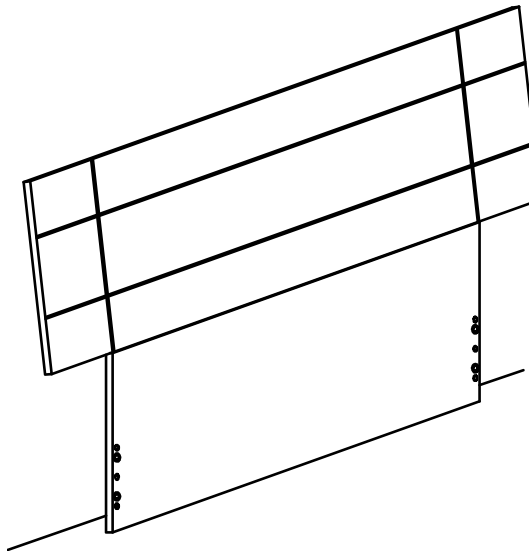

MADE IN ITALY

ICON BED

ASSEMBLY INSTRUCTIONS

IMPORTANT
ASSEMBLING THIS
UNIT NEEDS
MINIMUM 2 PEOPLE

NO
DON'T USE THE DRILL

LEGEND

1	Side rails
2	Ring / Slat support
3	Side rails
4	Footboard
5	Under headboard
6	Headboard

1
Fit the slat supports to the side rail, using the screws 4MA

2
Assemble the other side rail on the slat supports and assemble the footboard, using the pins, cams and wooden dowels

PARTS CHECKLIST

A		Wooden dowels (24 pcs)
B		Cams (8 pcs)
C		Pins (8 pcs)
D		Screws TBL 4MA (6 pcs)
E		Cams for TBL 4MA (6 pcs)
F		Screws TBL 6MA (18 pcs)

IMPORTANT
ASSEMBLING THIS
UNIT NEEDS
MINIMUM 2 PEOPLE

NO
DON'T USE THE DRILL

LEGEND

1	Side rails
2	Ring / Slat support
3	Side rails
4	Footboard
5	Under headboard
6	Headboard

PARTS CHECKLIST

A		Wooden dowels (24 pcs)
B		Cams (8 pcs)
C		Pins (8 pcs)
D		Screws TBL 4MA (6 pcs)
E		Cams for TBL 4MA (6 pcs)
F		Screws TBL 6MA (18 pcs)

Fit the iron bars first on the under headboard
and then on the hearboard, using the screws
6MA

IMPORTANT
ASSEMBLING THIS
UNIT NEEDS
MINIMUM 2 PEOPLE

NO
DON'T USE THE DRILL

LEGEND

1	Side rails
2	Ring / Slat support
3	Side rails
4	Footboard
5	Under headboard
6	Headboard