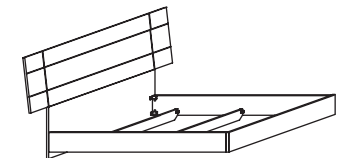

1
Fit the slat supports to the side rail, using the screws 4MA

2
Assemble the other side rail on the slat supports and assemble the footboard, using the pins, cams and wooden dowels

PARTS CHECKLIST

A		Wooden dowels (24 pcs)
B		Cams (8 pcs)
C		Pins (8 pcs)
D		Screws TBL 4MA (6 pcs)
E		Cams for TBL 4MA (6 pcs)
F		Screws TBL 6MA (18 pcs)

IMPORTANT
ASSEMBLING THIS
UNIT NEEDS
MINIMUM 2 PEOPLE

NO
DON'T USE THE DRILL

LEGEND

1	Side rails
2	Ring / Slat support
3	Side rails
4	Footboard
5	Under headboard
6	Headboard

PARTS CHECKLIST

A		Wooden dowels (24 pcs)
B		Cams (8 pcs)
C		Pins (8 pcs)
D		Screws TBL 4MA (6 pcs)
E		Cams for TBL 4MA (6 pcs)
F		Screws TBL 6MA (18 pcs)

Fit the iron bars first on the under headboard
and then on the hearboard, using the screws
6MA

IMPORTANT
ASSEMBLING THIS
UNIT NEEDS
MINIMUM 2 PEOPLE

NO
DON'T USE THE DRILL

LEGEND

1	Side rails
2	Ring / Slat support
3	Side rails
4	Footboard
5	Under headboard
6	Headboard