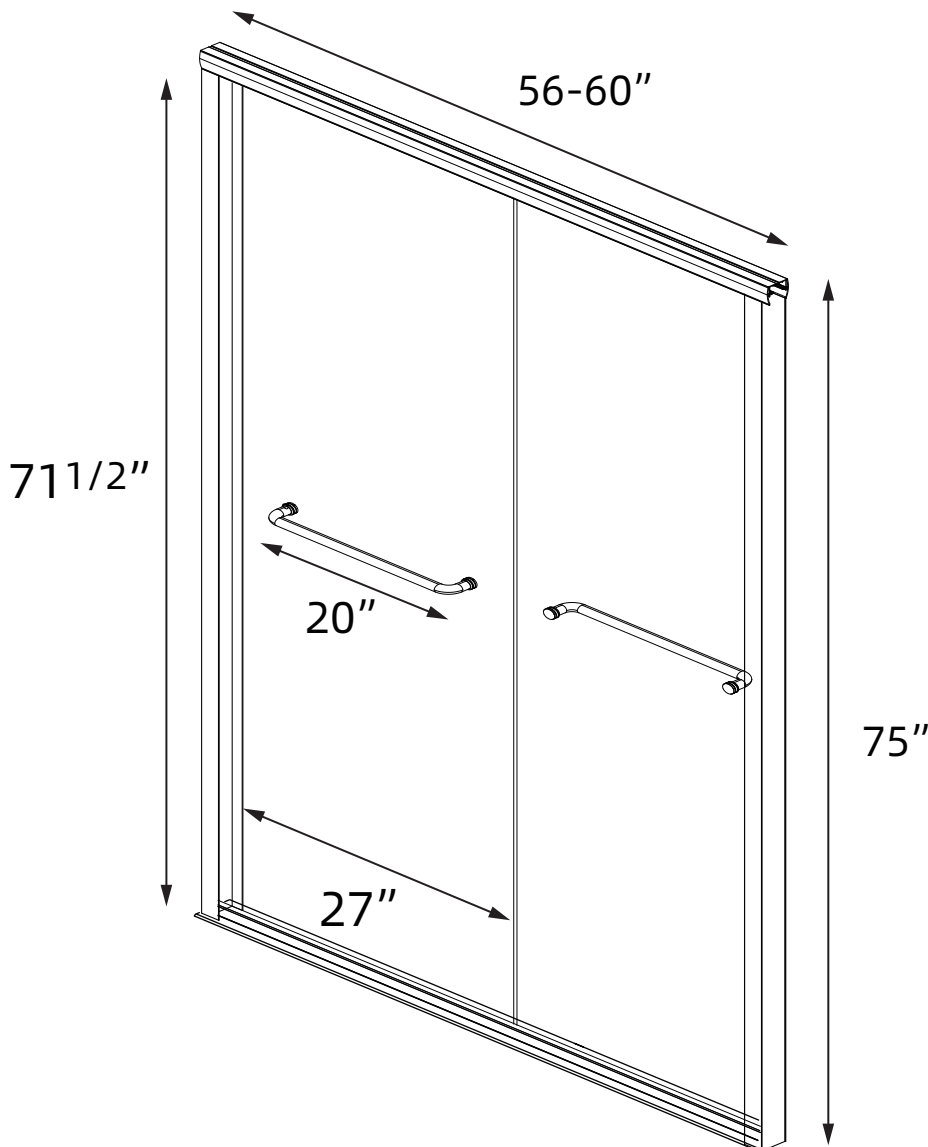

# SIZE DETAILS

## SHOWER DOOR

support@trendytotesinc.com  
626 679 3588

PRODUCT  
INSTRUCTION  
VIDEO

**KINDLY ATTENTION:** To ensure a perfect installation, please measure the actual shower door size for the opening and mark the enclosure accordingly. Do not prepare the opening until you have received the shower door. Because the shower door dimensions may vary by up to 1 1/4 inch due to the manufacturing process.