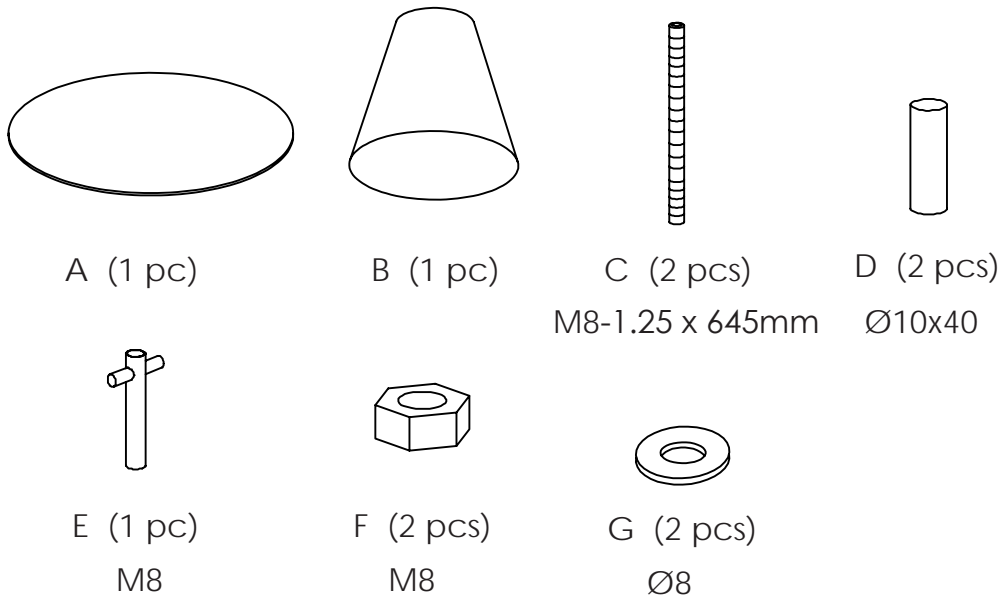

Assembly Instructions

WESLEY-43 Dining Table

PLEASE NOTE: Check that you have received all components and hardware before assembling. If you are missing any parts, contact your retailer.

During assembly, hand tighten screws only. When the screws are in place, tighten completely.

Assembly Instructions

WESLEY-43 Dining Table

PLEASE NOTE: Check that you have received all components and hardware before assembling. If you are missing any parts, contact your retailer.

NOTE: If the table is wobbly, the plastic feet (5 pcs) can be adjusted as needed. Turn right to bring the feet in, or turn left to bring the feet out more.