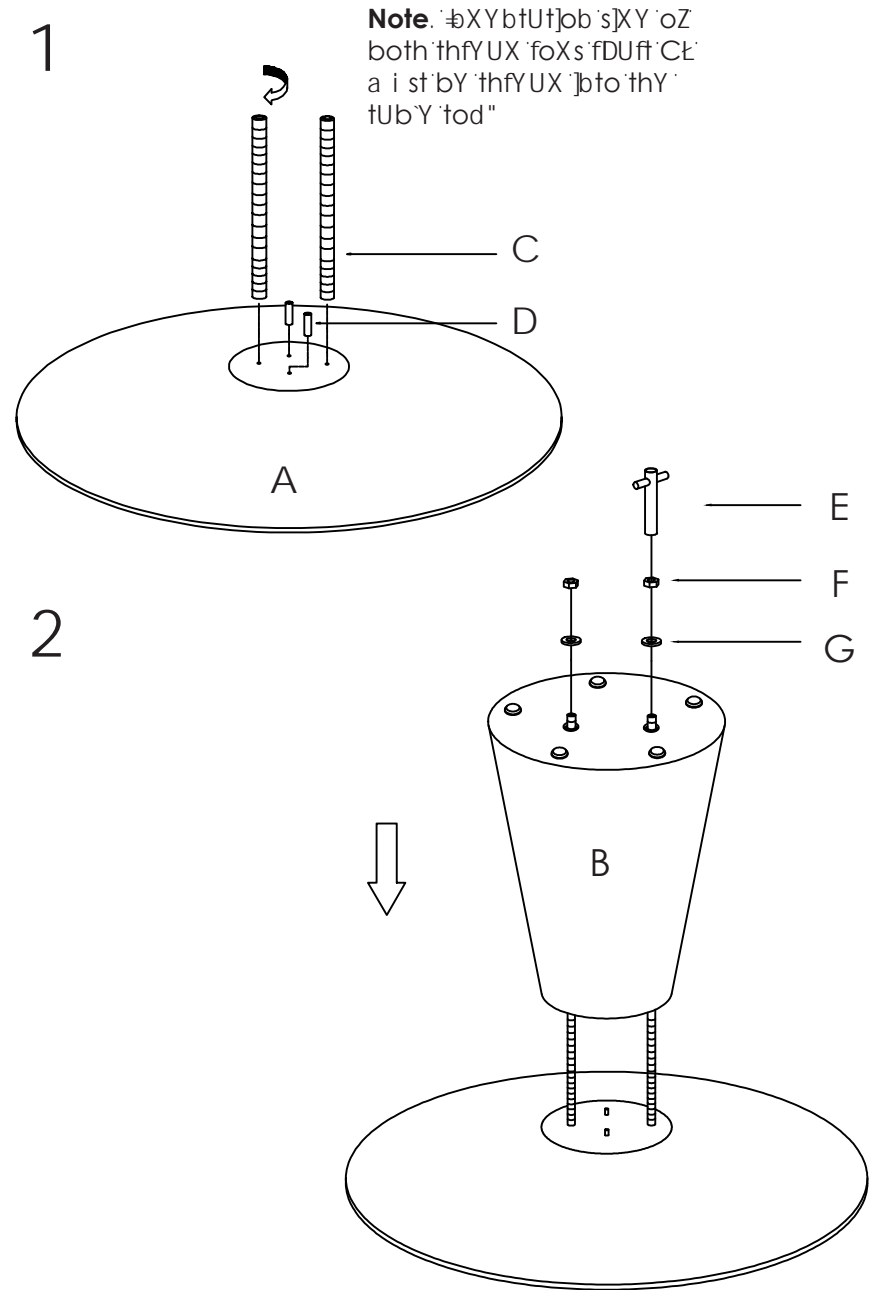

Assembly Instructions

WESLEY-43 Dining Table

PLEASE NOTE: Check that you have received all components and hardware before assembling. If you are missing any parts, contact your retailer.

During assembly, hand tighten screws only. When the screws are in place, tighten completely.

Assembly Instructions

WESLEY-43 Dining Table

PLEASE NOTE: Check that you have received all components and hardware before assembling. If you are missing any parts, contact your retailer.

NOTE: If the table is wobbly, the plastic feet (5 pcs) can be adjusted as needed. Turn right to bring the feet in, or turn left to bring the feet out more.