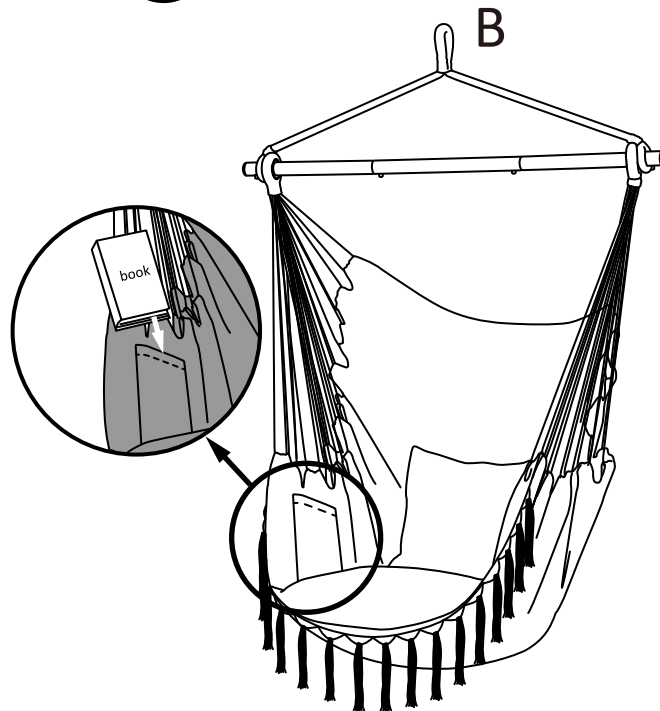

Owner's Manual

NOTE: The instruction booklet contains **IMPORTANT** safety information. Please read and keep for future reference.

PARTS LISTS

A x 1

B x 1

C x 2

D x 1

E x 2

F x 1

G x 1

H x 1

1**2****3**

Thanks for choosing this hanging hammock chair! Please read this user manual carefully before use and keep it for future reference.

Description:

With this swing chair, you could simply allow your body to relax and let your mind to be at ease. The large size allows you to sit and stretch out in this hanging rope chair. The heavy duty ploy-cotton fabric ensures years of enjoyment. No strange odor and safe for children & pets while being resilient enough to guard against most abuses. The metal support bar is more durable than most other wooden support bars. Two extra cushions are large enough to support you well and make you feel like resting on the clouds. This is the best choice for patio, bedroom, backyard, and garden.

Warning/Caution:

- The maximum bearing of this swing chair is 450 lbs.
- Please DO NOT leave pets or infants alone on the swing chair.
- Please DO NOT stand up on the chair.
- You will extend the useful life by keeping out of the rain and direct sunlight when the chair is not in use.
- When installing components connected to ceiling, make sure the ceiling is strong enough and that safety goggles should be worn to prevent dust from entering the eyes.
- After finishing all the installation steps, please test the bearing capacity of the chair before use and make sure all the parts were well-installed and connected.