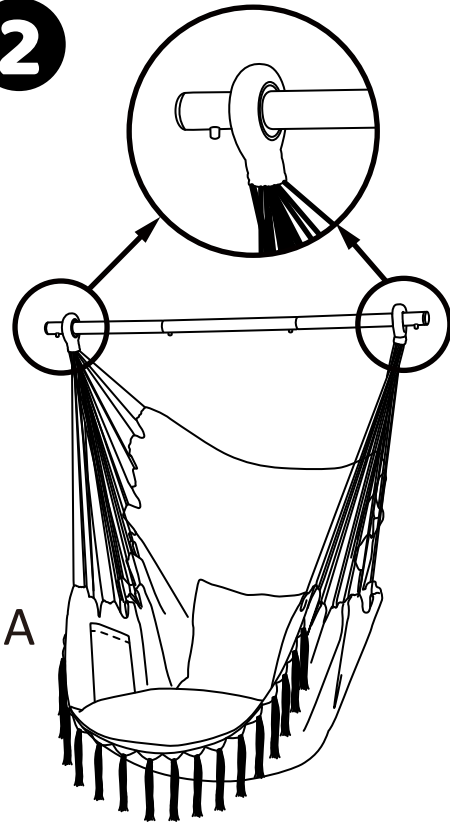

Owner's Manual

NOTE: The instruction booklet contains **IMPORTANT** safety information. Please read and keep for future reference.

PARTS LISTS

A x 1

B x 1

C x 2

D x 1

E x 2

F x 1

G x 1

H x 1

1**2****3**

Thanks for choosing this hanging hammock chair! Please read this user manual carefully before use and keep it for future reference.

Description:

With this swing chair, you could simply allow your body to relax and let your mind to be at ease. The large size allows you to sit and stretch out in this hanging rope chair. The heavy duty ploy-cotton fabric ensures years of enjoyment. No strange odor and safe for children & pets while being resilient enough to guard against most abuses. The metal support bar is more durable than most other wooden support bars. Two extra cushions are large enough to support you well and make you feel like resting on the clouds. This is the best choice for patio, bedroom, backyard, and garden.