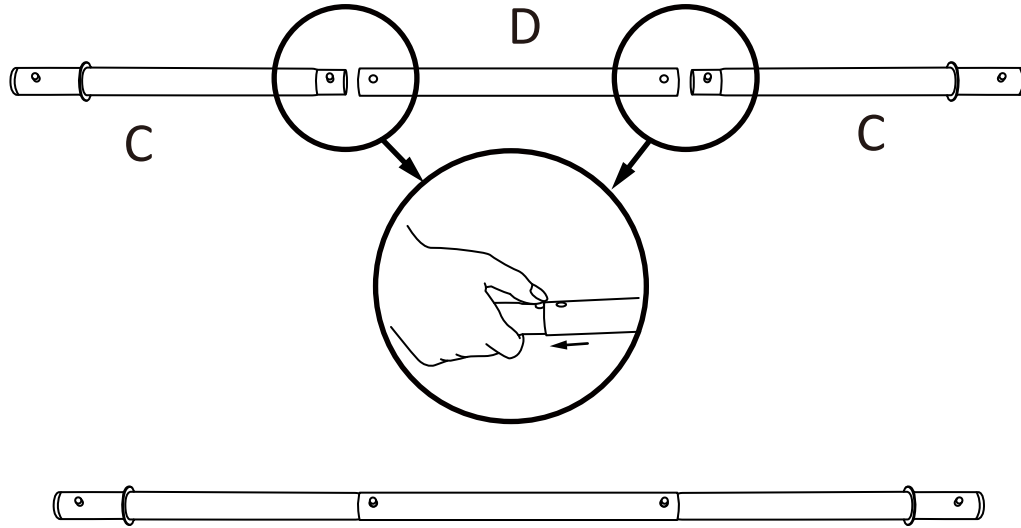

Owner's Manual

NOTE: The instruction booklet contains **IMPORTANT** safety information. Please read and keep for future reference.

PARTS LISTS

A x 1

B x 1

C x 2

D x 1

E x 2

F x 1

G x 1

H x 1

1**2****3**

Thanks for choosing this hanging hammock chair! Please read this user manual carefully before use and keep it for future reference.

Description:

With this swing chair, you could simply allow your body to relax and let your mind to be at ease. The large size allows you to sit and stretch out in this hanging rope chair. The heavy duty ploy-cotton fabric ensures years of enjoyment. No strange odor and safe for children & pets while being resilient enough to guard against most abuses. The metal support bar is more durable than most other wooden support bars. Two extra cushions are large enough to support you well and make you feel like resting on the clouds. This is the best choice for patio, bedroom, backyard, and garden.