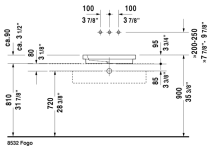

2nd floor Washbowl & # 0317580000

< 22 7/8" Inch >

Washbowl	Dimension	Weight	Order number
ground, without overflow, without faucet deck, hardware included, cUPC® listed*, 22 7/8" Inch			
Colors			
00 White			
Variant			
☒	22 7/8" x 16 3/8" Inch	28.8 lb	0317580000
Infobox			
* Complies with following standards: ASME A112.19.2/CSA B45.1			
Sanitary ceramics with the special WonderGliss surface finish will remain clean and attractive-looking for a long time to come. When ordering WonderGliss please add a "1" as eleventh digit to the model number.			
Slotted waste for washbasins without overflow	2" Inch	0.7 lb	005024
Design Siphon		3.3 lb	005036
Suitable products			
Vanity unit for console Compact 2 drawers, upper drawer including cut-out for siphon and siphon cover, 24 3/8" x 18 7/8" Inch	24 3/8" x 18 7/8" Inch		LC5805
Vanity unit for console Compact 2 drawers, upper drawer including cut-out for siphon and siphon cover, 28 3/8" x 18 7/8" Inch	28 3/8" x 18 7/8" Inch		LC5806
Vanity unit for console Compact 2 drawers, upper drawer including cut-out for siphon and siphon cover, 32 1/4" x 18 7/8" Inch	32 1/4" x 18 7/8" Inch		LC5807

All drawings contain the necessary measurements which are subject to standard tolerances. They are stated in inch & mm and are non-binding. Exact measurements, in particular for customized installation scenarios, can only be taken from the finished ceramic piece.