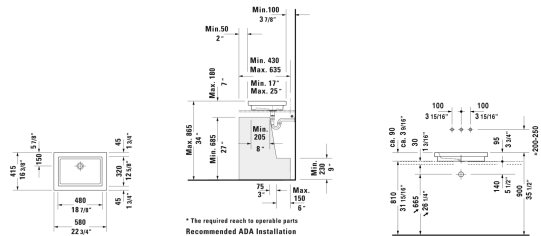

2nd floor Washbowl & # 0317580000

< 22 7/8" Inch >

Washbowl	Dimension	Weight	Order number
ground, without overflow, without faucet deck, hardware included, cUPC® listed*, 22 7/8" Inch			
Colors			
00 White			
Variant			
☒	22 7/8" x 16 3/8" Inch	28.8 lb	0317580000
Infobox			
* Complies with following standards: ASME A112.19.2/CSA B45.1			
Sanitary ceramics with the special WonderGliss surface finish will remain clean and attractive-looking for a long time to come. When ordering WonderGliss please add a "1" as eleventh digit to the model number.			
Slotted waste for washbasins without overflow	2" Inch	0.7 lb	005024
Design Siphon		3.3 lb	005036
Suitable products			
Vanity unit for console Compact 2 drawers, upper drawer including cut-out for siphon and siphon cover, 24 3/8" x 18 7/8" Inch	24 3/8" x 18 7/8" Inch		LC5805
Vanity unit for console Compact 2 drawers, upper drawer including cut-out for siphon and siphon cover, 28 3/8" x 18 7/8" Inch	28 3/8" x 18 7/8" Inch		LC5806
Vanity unit for console Compact 2 drawers, upper drawer including cut-out for siphon and siphon cover, 32 1/4" x 18 7/8" Inch	32 1/4" x 18 7/8" Inch		LC5807

All drawings contain the necessary measurements which are subject to standard tolerances. They are stated in inch & mm and are non-binding. Exact measurements, in particular for customized installation scenarios, can only be taken from the finished ceramic piece.