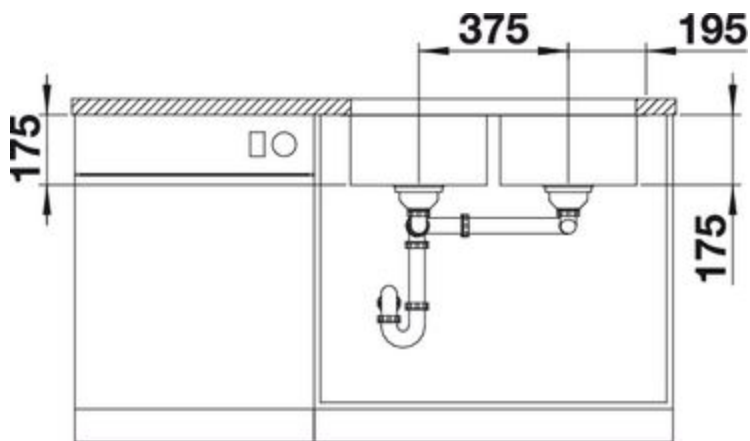

## Details

---

Top View

Side View

Front View

Scope of supply

---

undermount bowl with 3 1/2" basket strainer waste kit, overflow and  
Topper waste cover, fixing kit 212 330 included

## Design tips

---

Cabinet Width: 80 cm

Bowl depth: 175 mm / 175 mm

Cut out size: 715 x 400 x R60