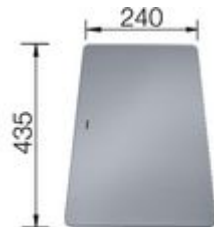

Cutting board
BL227697

BLANCO UK Limited

Tel: 01923 635200

Fax: 0800 0911608

> www.blanco.co.uk