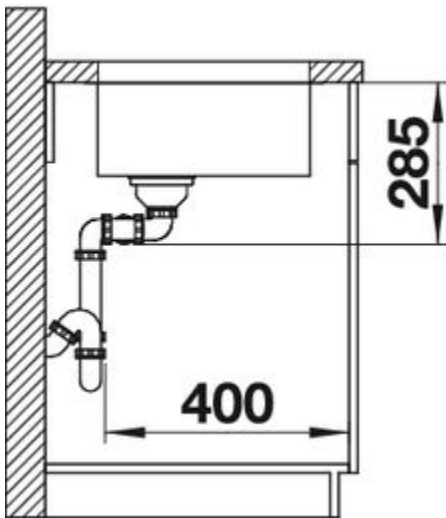

## Details

---

Top View

Side View

Front View

Scope of supply

---

undermount bowl with 3 1/2" basket strainer waste kit, overflow and  
Topper waste cover, fixing kit 212 330 included

## Design tips

---

Cabinet Width: 80 cm

Bowl depth: 175 mm / 175 mm

Cut out size: 715 x 400 x R60