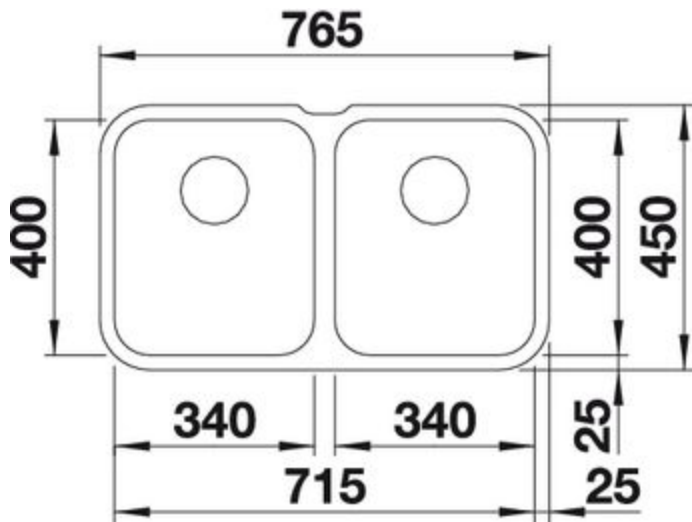

## Details

---

Top View

Side View

Front View

Scope of supply

---

undermount bowl with 3 1/2" basket strainer waste kit, overflow and  
Topper waste cover, fixing kit 212 330 included

## Design tips

---

Cabinet Width: 80 cm

Bowl depth: 175 mm / 175 mm

Cut out size: 715 x 400 x R60