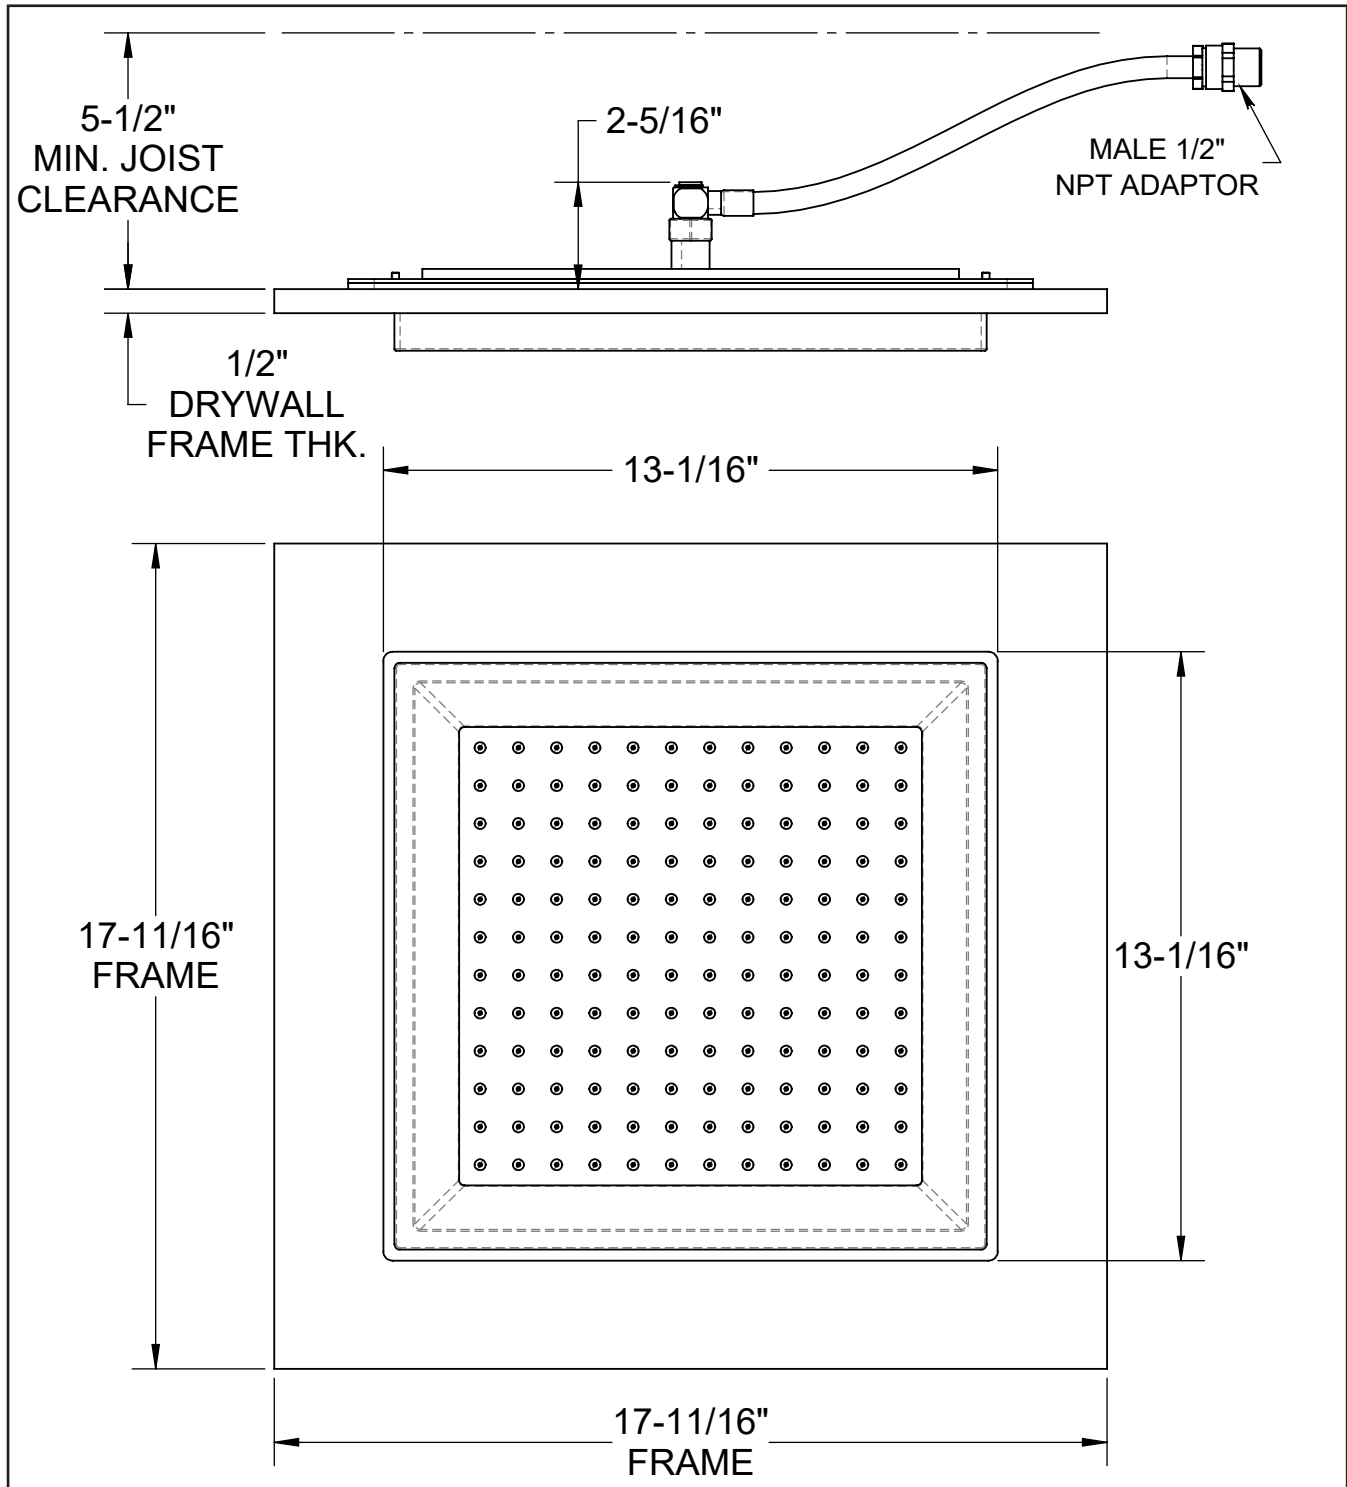

PAINTSTONE - PAINTABLE CEILING SHOWER HEAD, SQUARE

*DIMENSIONS MAY VARY AND ARE SUBJECT TO CHANGE. NO RESPONSIBILITY IS ASSUMED FOR USE OF SUPERCEDED OR VOIDED DATA

41180 Raintree Court • Murrieta, CA 92562 • 1-888-304-0660 • Fax 951-304-0525 • www.aspectfaucets.com