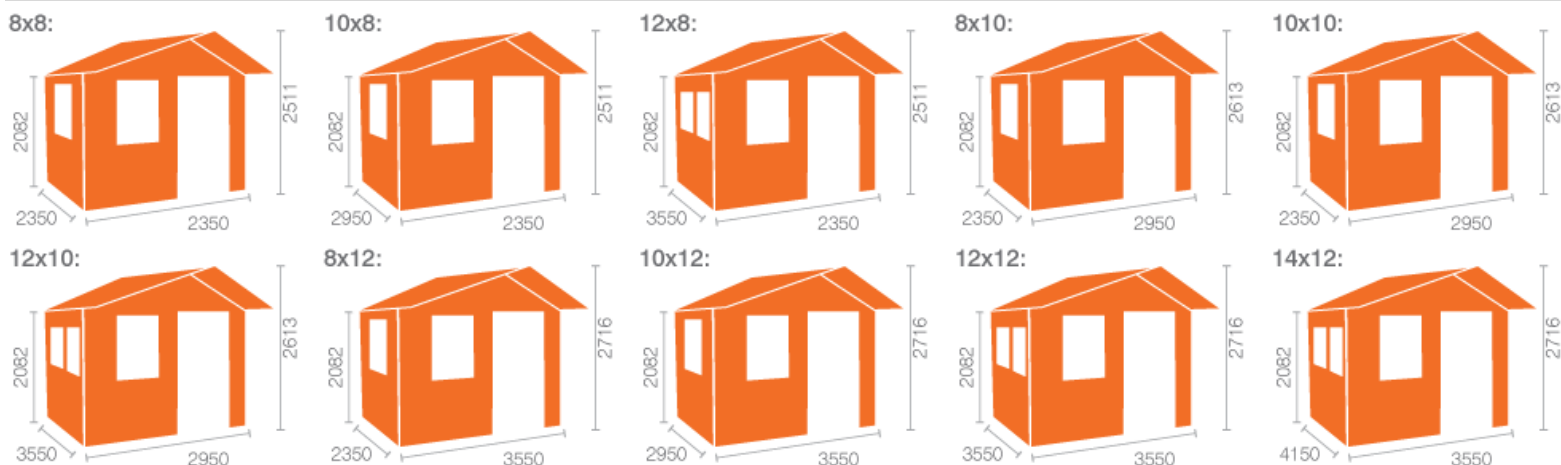

The Milne | 44mm Log Cabin - Technical Data Sheet

- Superior Grade 44mm Finish Interlocking Logs
- Chic European Half Glazed Heavy Duty Door
- High Quality Joiner Made Opening Windows
- Heavy Duty 19mm T&G Roof & Floor
- Easy To Assemble Interlock System

Cladding Material	Heavy Duty Interlocking T&G Logs	Cladding Thickness	44
Framing Style	Tanalised Bearers Only	Framing Size	58mm x 44mm
Roof Material	Tongue & Groove Board	Roof Thickness	19mm
Floor Material	Tongue & Groove Board	Floor Size	19mm
Door Style	Joiner Made Half Glazed Single Door	Door Size	760mm x 1880mm
Window Style	Joiner Made 2 Pane Opening Windows	Window Size	645mm x 1045mm
Glazing Thickness	3	Glazing Material	Horticultural Glass
Roof Covering	Black Mineral Felt	Treatment	Untreated
Locking System	3 Lever Lock with Brass Handles	Material	Tongue & Groove Board