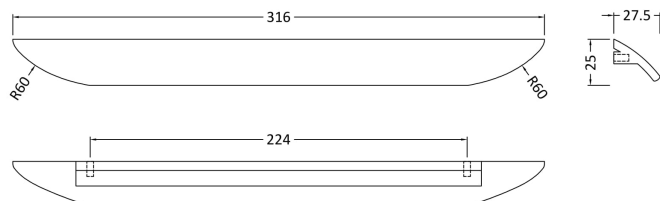

**Sales Code:** H110

**Description:** Finger Pull Handle 224mm

**Product Dimensions**

Length (mm):	
Width (mm):	316
Height (mm):	25
Depth (mm):	28
Nett Weight (kg):	0.12

**Packaging Dimensions**

Height (mm):	30
Width (mm):	20
Depth (mm):	41
Gross Weight (kg):	0.12

**Packaging Data**

Box Colour:	Polybagged
Box Qty:	1
Label Size:	100 x 50
Label Colour:	White Label
Label Qty:	1

**Outer Box Dimensions (If Applicable)**

Height (mm):	
Width (mm):	
Length (mm):	
Depth (mm):	
Gross Weight (kg):	
Barcode:	5056211899501

**Product Details**

Country of Origin:	Turkey
Fitting Instruction:	No
CE Certification:	N/A
Product Material:	Aluminium
Heating Element Wattage:	Not Applicable
Colour/Finish:	Chrome
Product Diameter:	N/A
Connection Size:	224 mm