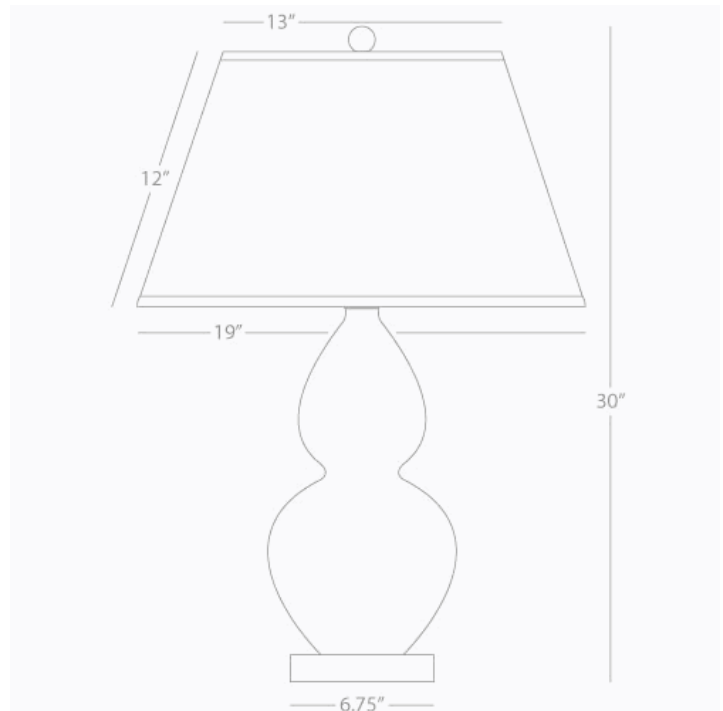

DOUBLE GOURD

A670X

Table Lamp

1-150W Max.

Bulb Type: A

Switch: 3-Way

Lily Glazed Ceramic

Lucite Base

Pearl Dupioni Fabric Shade

See Double Gourd Table for Color / Base / Shade
Options

* Bestseller

* Made In The USA