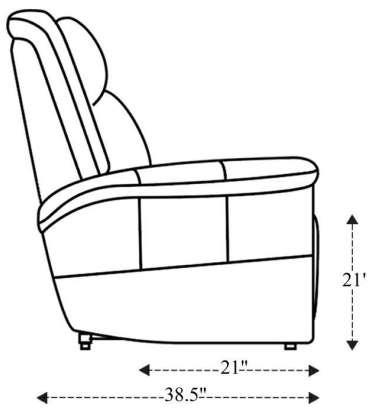

MARM-812P5

Power Recliner w/ Heat, Massage and Auto-Glide

Overall Dimensions	37" x 38.5" x 43"
Overall Width	37"
Overall Depth	38.5"
Overall Height	43"
Overall Weight	161.48 lbs.
Fully Reclined	64"
Distance from Wall	5"
Back of Seat to end of Chaise	39"
Leg Height (Distance from Foot Rest to Floor in Full Recline)	22.5"
Head Height (Distance from Headrest to Floor in Full Recline)	36"

Seat Width	23"
Seat Depth	21"
Seat Height	21"
Arm Width	7"
Arm Depth	22"
Arm Height	27"
Back Width	23.5"
Back Height	27"
Headrest Extended from Back	4.5"