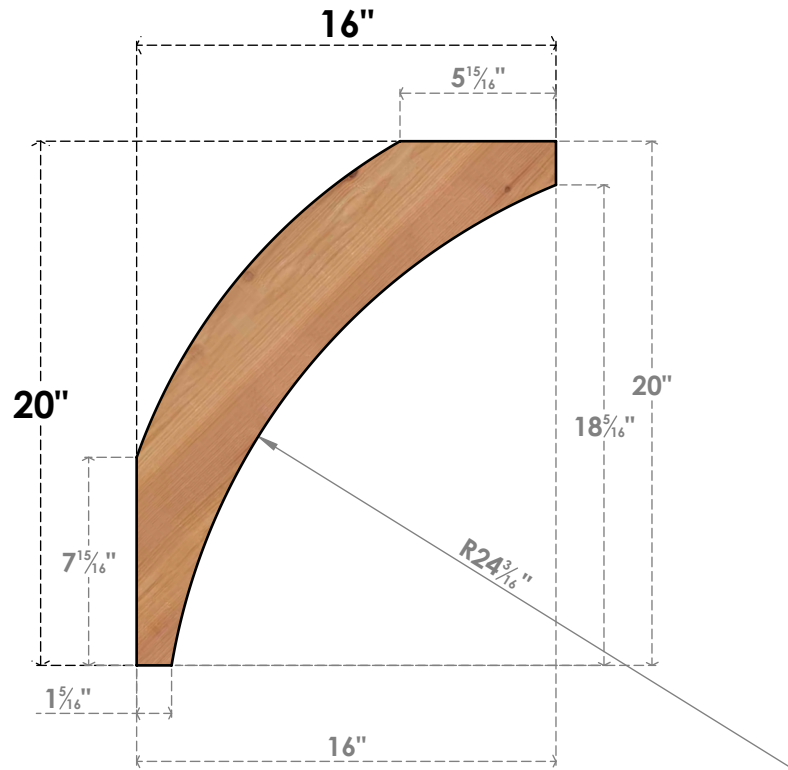

BRC04X16X20THR00SWR

3 1/2"W X 16"D X 20"H THORTON SMOOTH BRACE, WESTERN RED CEDAR

SIDE

FRONT

EKENA MILLWORK
 2300 WEST MAIN ST.
 CLARKSVILLE, TX 75426
 TOLL FREE: 866-607-0453
 WWW.EKENAMILLWORK.COM

NOTES

1. INSTALLATION TO BE COMPLETED IN ACCORDANCE WITH MANUFACTURER'S SPECIFICATIONS.
2. DRAWING MAY NOT BE TO SCALE
3. THIS DRAWING IS INTENDED FOR DESIGN AND PLANNING PURPOSES ONLY.
4. ALL INFORMATION CONTAINED HEREIN WAS CURRENT AT THE TIME OF DEVELOPMENT BUT MUST BE REVIEWED AND APPROVED BY THE PRODUCT MANUFACTURER TO BE CONSIDERED ACCURATE.
5. PRODUCTS ARE NOT KILN DRIED. THIS ITEM IS UNIQUE AND WILL CONTAIN THE NATURAL VARIATIONS THAT THE WOOD SPECIES OFFERS. THIS MAY RESULT IN VARIATIONS UP TO 1/4"