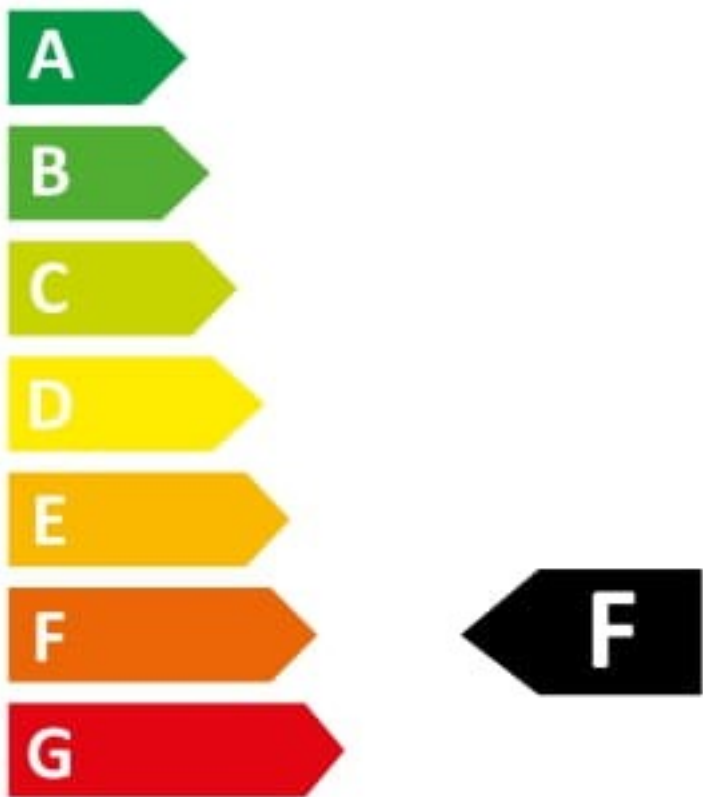

**Volani Lighting**

1597990.28.CW

---

---

**28**  
kWh/1000h

2019/2015